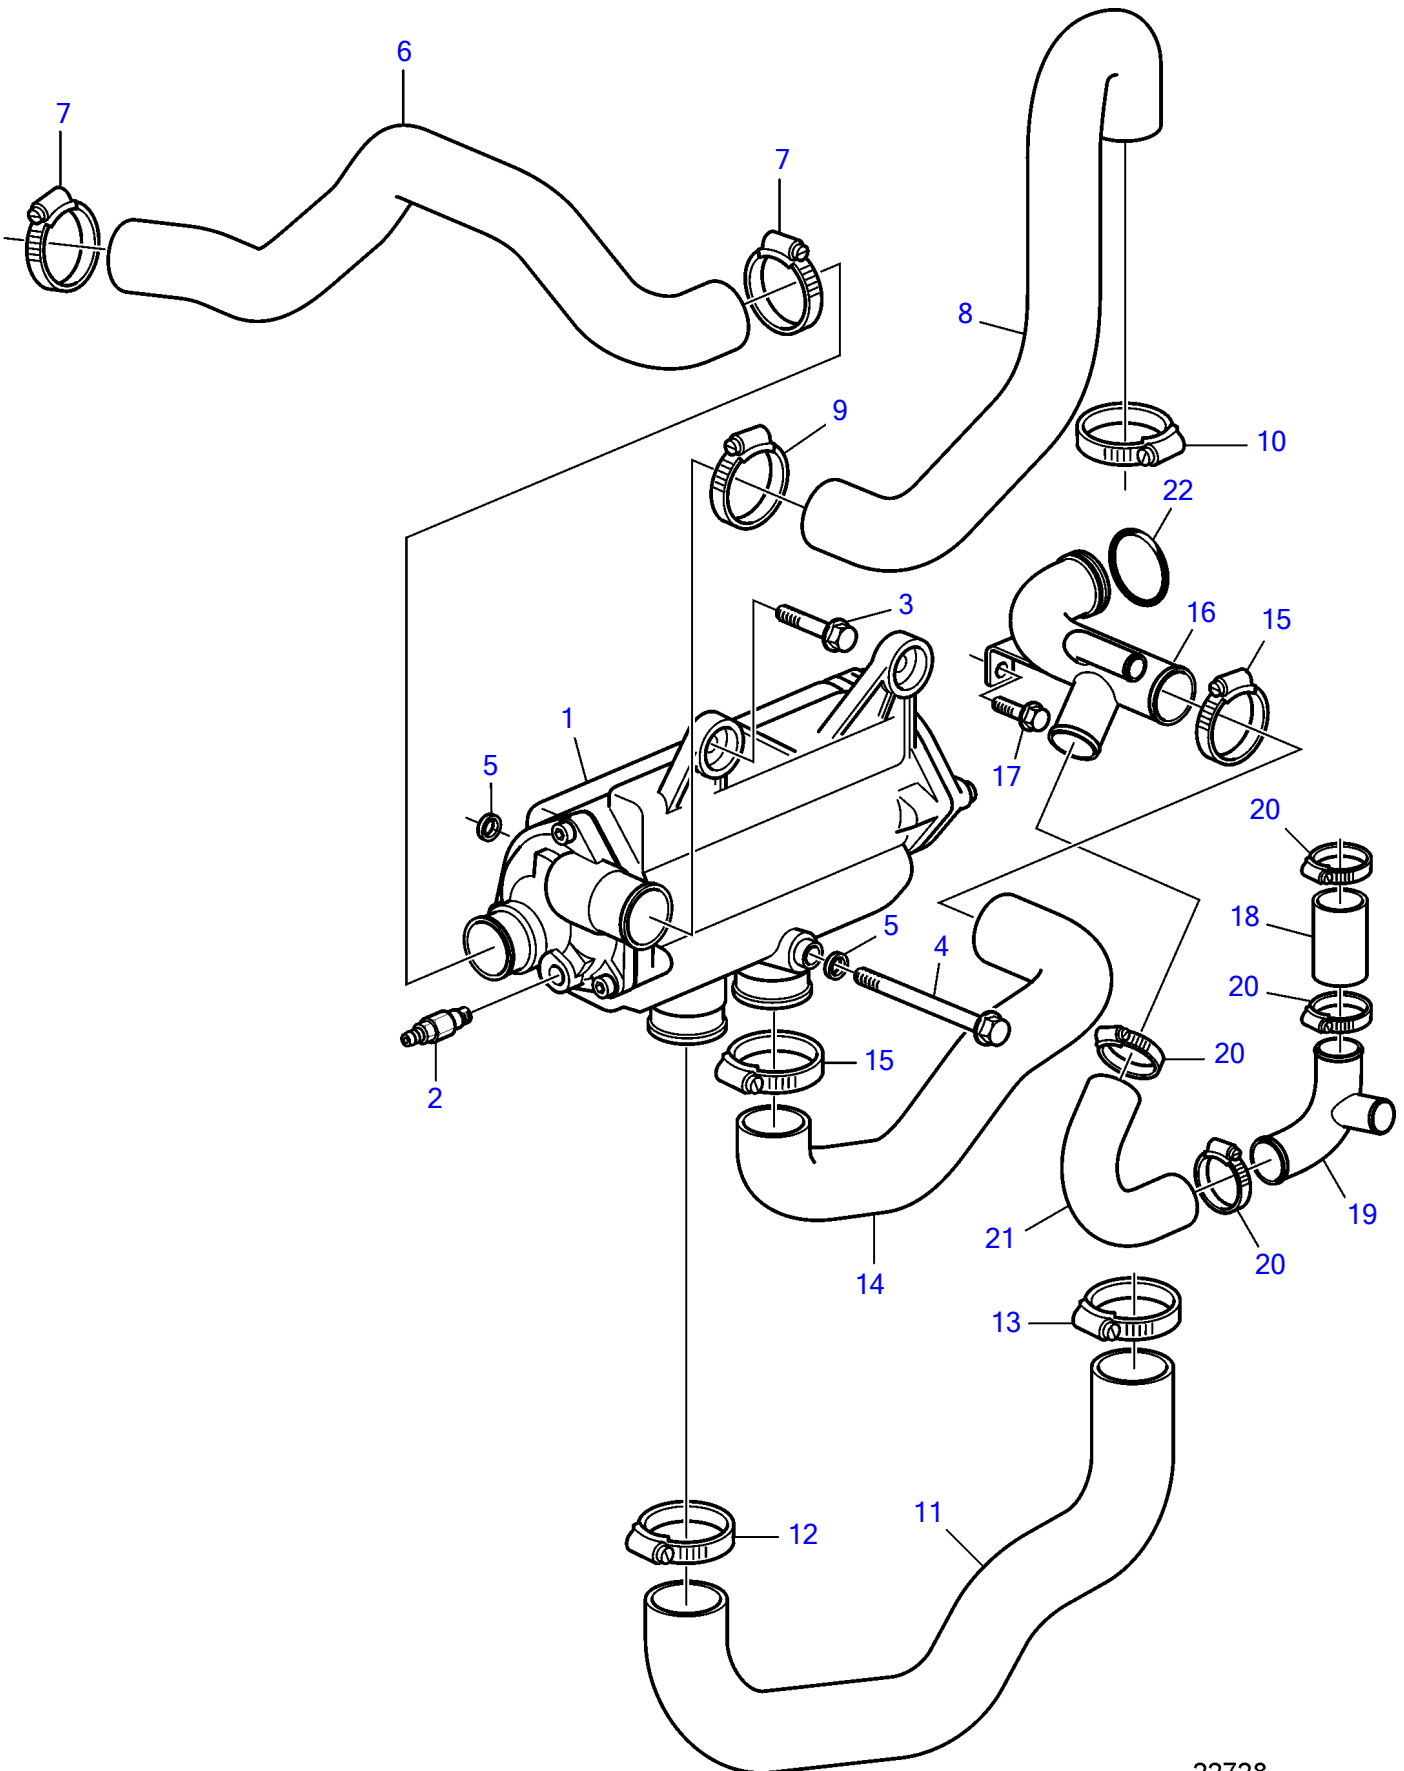

D3-110I-B, D3-110I-C, D3-130A-B, D3-130I-B, D3-130A-C, D3-130I-C, D3-160A-B, D3-160I-B, D3-160A-C, D3-160I-C

22728

D3-110I-B, D3-110I-C, D3-130A-B, D3-130I-B, D3-130A-C, D3-130I-C, D3-160A-B, D3-160I-B, D3-160A-C, D3-160I-C

| REF | PART NO. | QTY | DESCRIPTION | SEE SEC. | NOTES |
|-----|----------|-----|----------------|----------|------------------------------------|
| 1 | 3840056 | 1 | Heat exchanger | | |
| | | | . | 9371 | |
| 2 | 949918 | 1 | Shut-off cock | | |
| 3 | 968476 | 1 | Flange screw | | |
| 4 | 968892 | 1 | Flange screw | | |
| 5 | 976944 | 2 | Washer | | |
| 6 | 3819737 | 1 | Hose | | Heat exchanger-after cooler. |
| 7 | 993964 | 2 | Hose clamp | | |
| 8 | 3819741 | 1 | Hose | | Heat exchanger-exhaust riser. |
| 9 | 993963 | 1 | Hose clamp | | |
| 10 | 993964 | 1 | Hose clamp | | |
| 11 | 3584322 | 1 | Hose | | Thermostat housing-heat exchanger. |
| 12 | 993964 | 1 | Hose clamp | | |
| 13 | 943478 | 1 | Hose clamp | | |
| 14 | 3587150 | 1 | Hose | | |
| 15 | 993961 | 2 | Hose clamp | | |
| 16 | 3819107 | 1 | Pipe | | |
| 17 | | 1 | Flange screw | | |
| 18 | 3819122 | 1 | Hose | | |
| 19 | 3819117 | 1 | Riser | | |
| 20 | 993962 | 4 | Hose clamp | | |
| 21 | 3819127 | 1 | Hose | | |
| 22 | 976045 | 1 | O-ring | | |