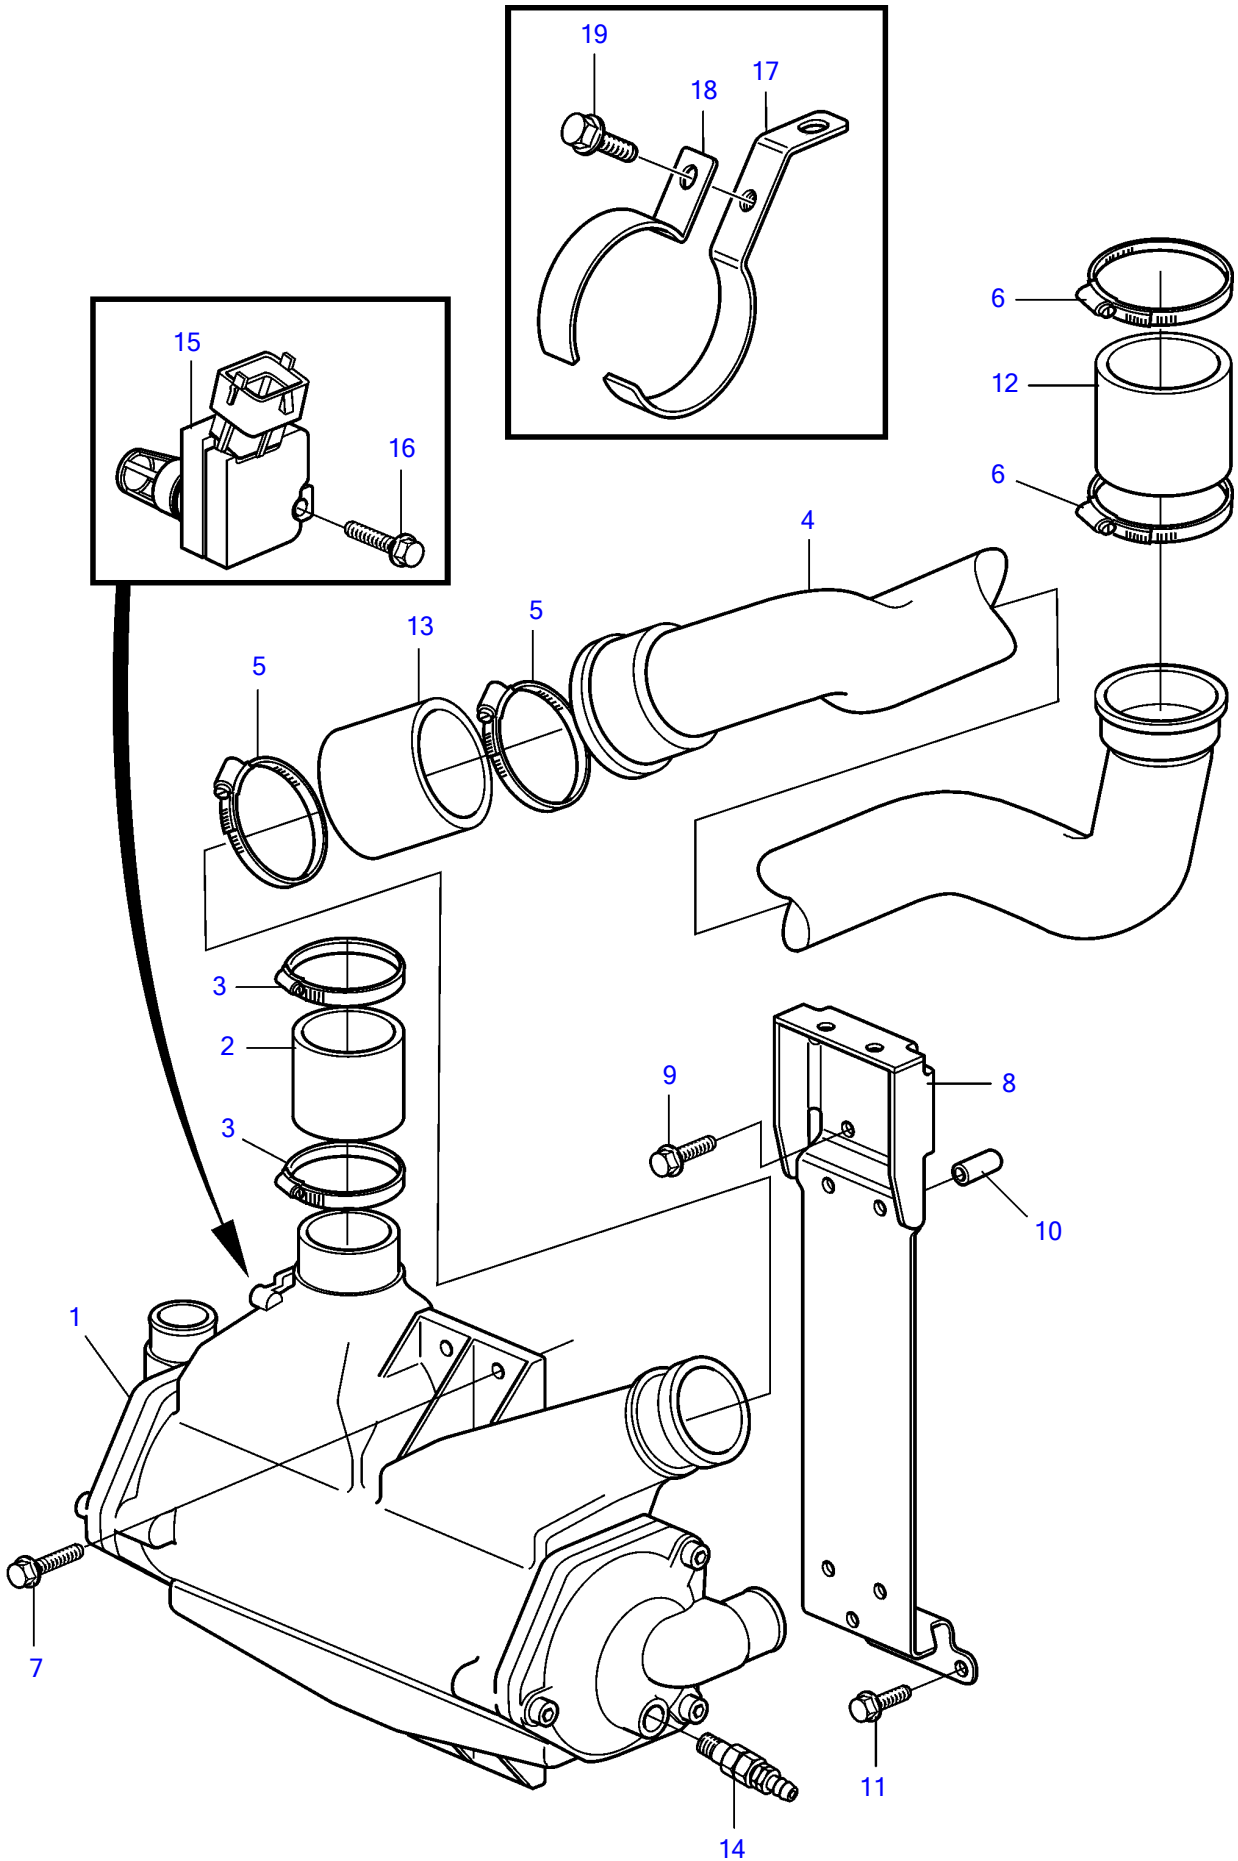

D3-110I-A, D3-130A-A, D3-130I-A, D3-160A-A, D3-160I-A

D3-110I-A, D3-130A-A, D3-130I-A, D3-160A-A, D3-160I-A

REF	PART NO.	QTY	DESCRIPTION	SEE SEC.	NOTES
1	888513	1	Intercooler		
			.		
			.	6824	
2	3584328	1	Hose		
3	943480	2	Hose clamp		
4	3589828	1	Tube, turbo		(3588796)
5	943480	2	Hose clamp		
6	943479	2	Hose clamp		
7	946671	4	Flange screw		
8	3584472	1	Bracket		
9	965182	2	Flange screw		
10	858392	2	Spacer sleeve		
11	981177	2	Flange screw		
12	466327	1	Hose		
13	470464	1	Radiator hose		
14	949918	1	Shut-off cock		
15	8677288	1	Sensor		
16	969408	1	6 point socket screw		
17	3817119	1	Bracket		
18	3817121	1	Bracket		
19	967949	1	Flange screw		