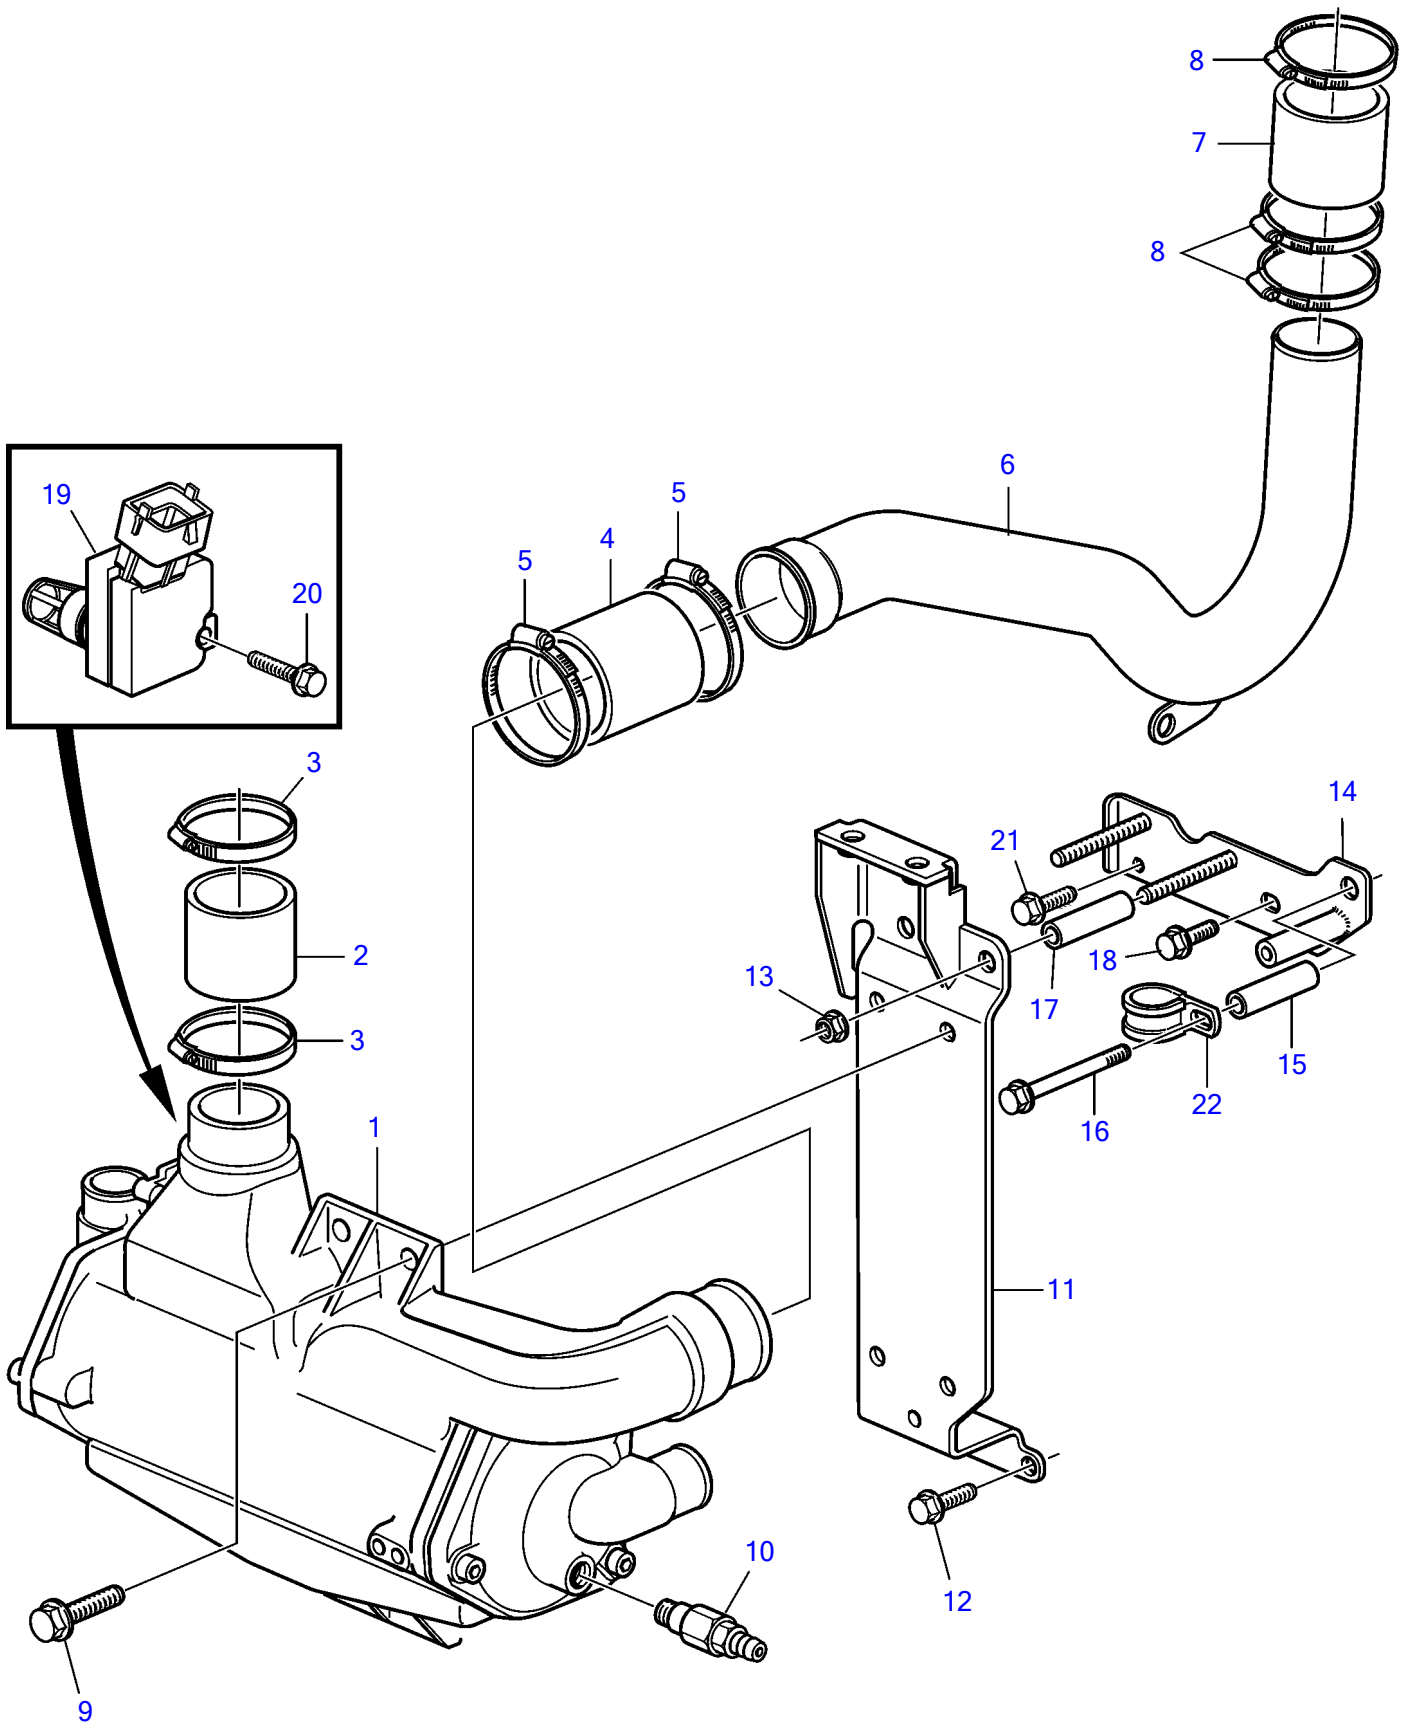

D3-190A-B, D3-190I-B, D3-190A-C, D3-190I-C

23613

D3-190A-B, D3-190I-B, D3-190A-C, D3-190I-C

REF	PART NO.	QTY	DESCRIPTION	SEE SEC.
1	3812610	1	Intercooler	
			.	
			.	9629
2	30677765	1	Hose	
3	943480	2	Hose clamp	
4	470464	1	Radiator hose, turbo	
5	943480	2	Hose clamp	
6	3886206	1	Charge air pipe	
7	847385	1	Hose	
8	21109868	2	Hose clamp	
9	946671	4	Flange screw	
10	949918	1	Shut-off cock	
11	3819388	1	Bracket	
12	981177	2	Flange screw	
13	945408	2	Flange nut	
14	3819389	1	Bracket	
15	846425	1	Spacer sleeve	
16	965186	1	Flange screw	
17	858392	2	Spacer sleeve	
18	947790	1	Flange screw	
19	30622083	1	Pressure sensor	
20	969408	1	6 point socket screw	
21	987428	1	Flange screw	
22	980614	1	Clamp	