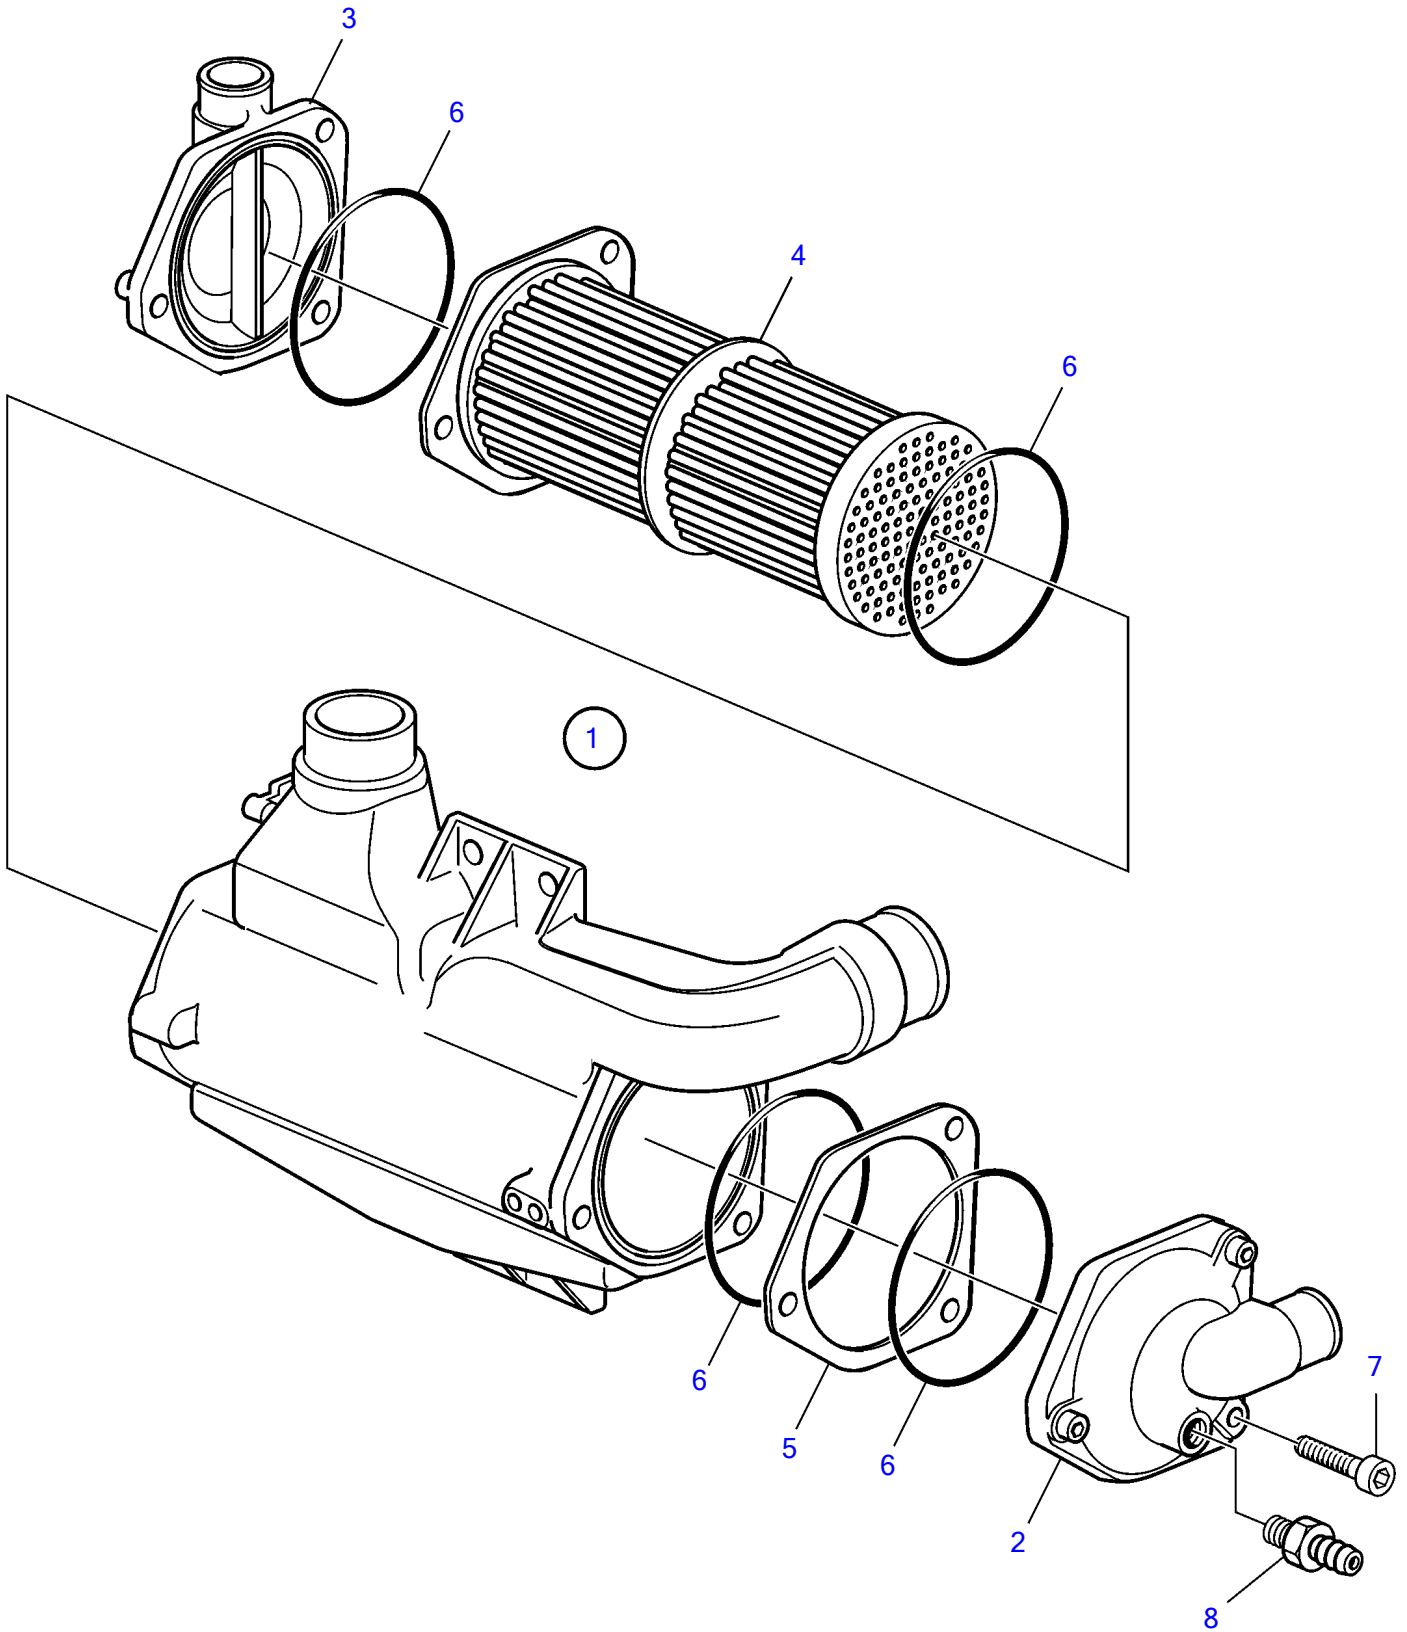

D3-190A-B, D3-190I-B, D3-190A-C, D3-190I-C

22727

D3-190A-B, D3-190I-B, D3-190A-C, D3-190I-C

REF	PART NO.	QTY	DESCRIPTION	SEE SEC.	NOTES
1	3812610	1	Intercooler		
2	3584337	1	• End cover		
3	3584338	1	• End cover		
4	3840379	1	• Insert		
			• Bulletin P-21-0-23	P-21-0-23-EN	New Exchange Units for Volvo Penta Engines
5	3580870	1	• Washer		
6	3581070	4	• O-ring		
7	959224	6	• Hex. socket screw		
8	949918	1	Shut-off cock		