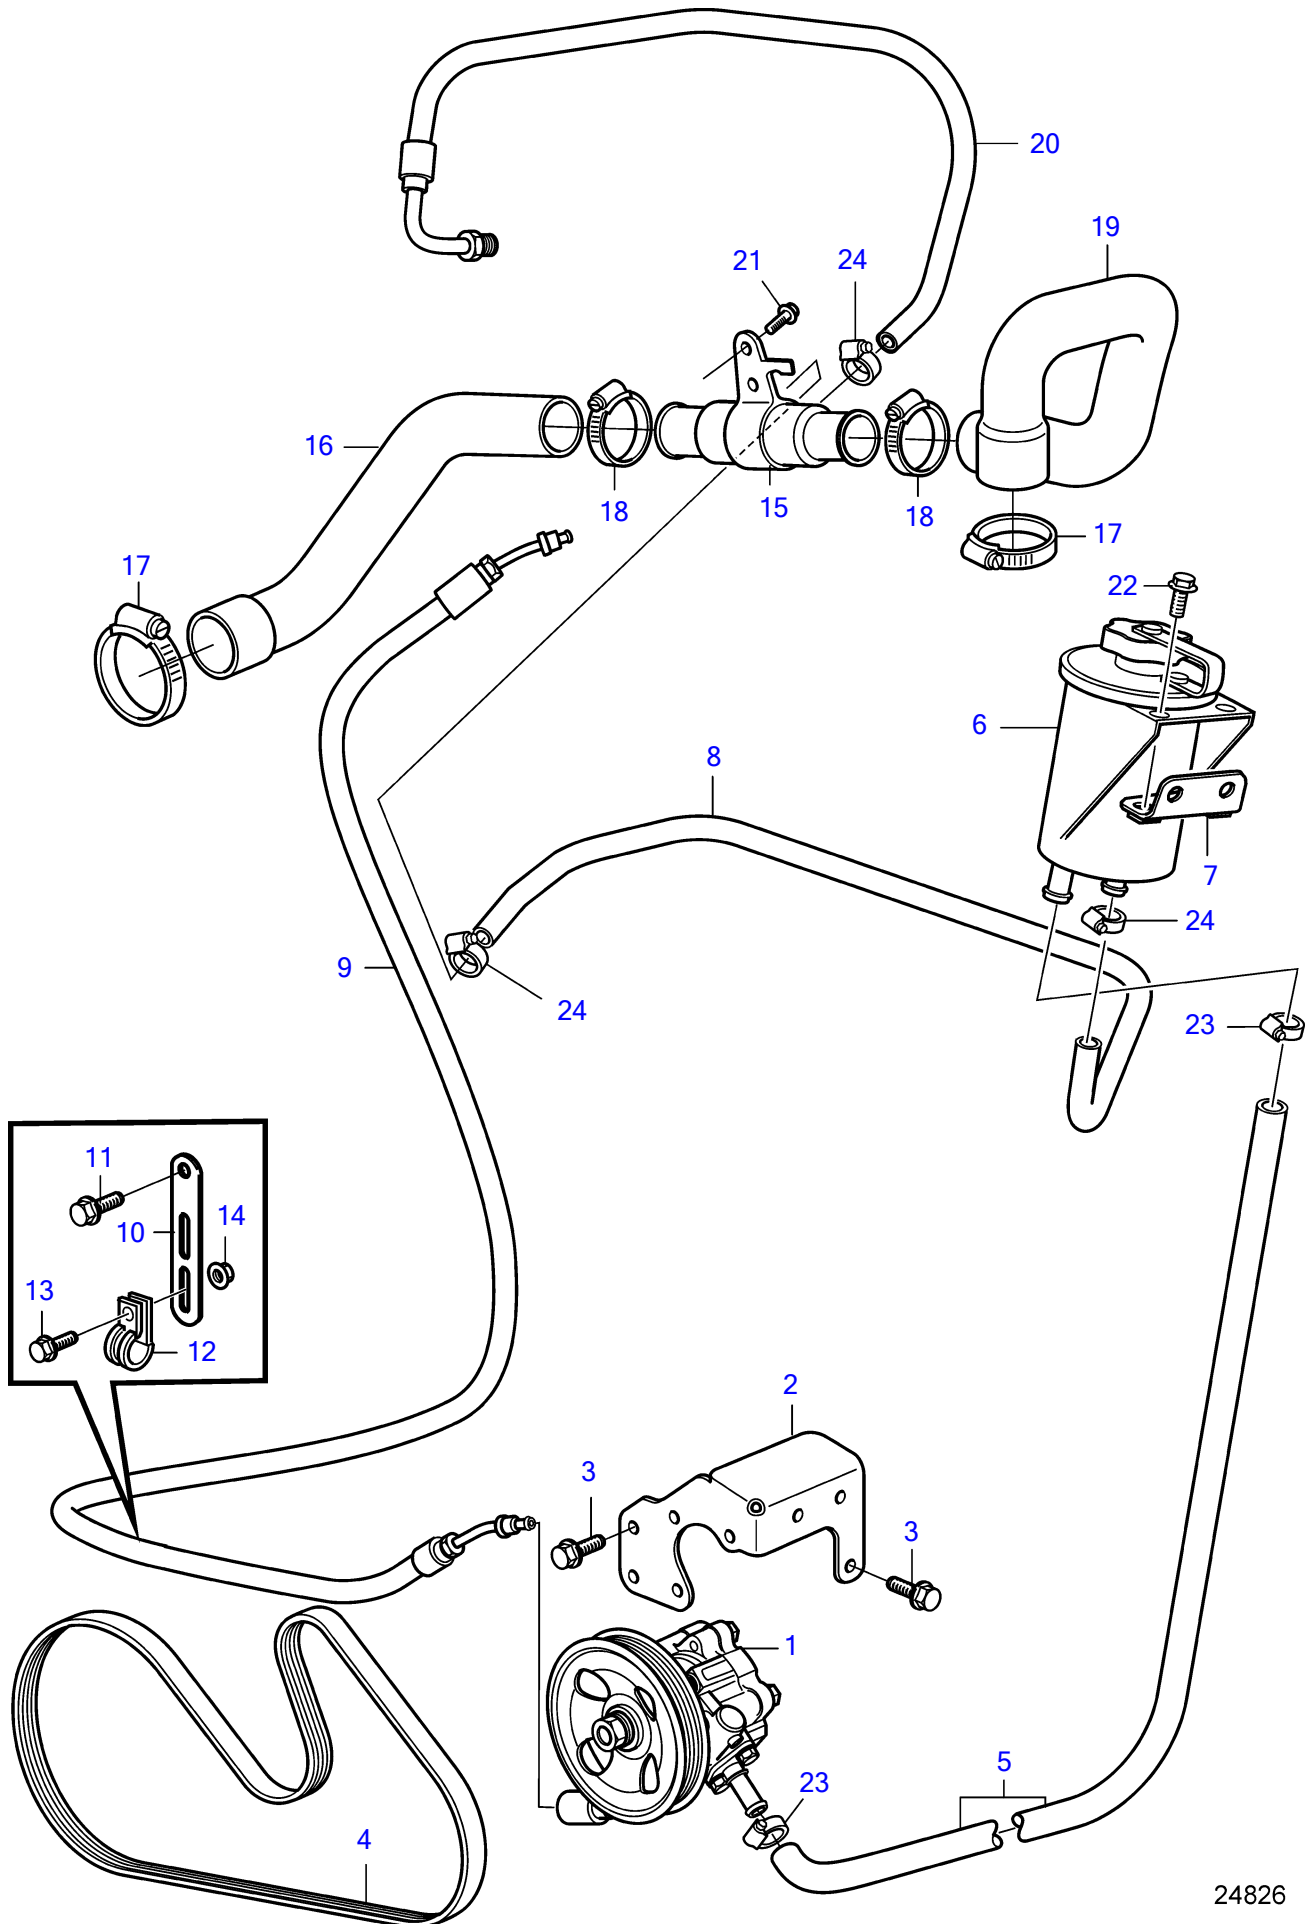

D3-140A-G, D3-170A-G, D3-200A-G, D3-220A-G

24826

D3-140A-G, D3-170A-G, D3-200A-G, D3-220A-G

REF	PART NO.	QTY	DESCRIPTION	SEE SEC.	NOTES
1		1	Power steering pump	35667	
2	21248117	1	Bracket		
3	946173	6	Flange screw		M8x20mm
4	22352491	1	V-ribbed belt		
5	941995	1	Hose		L=2m
6	3887375	1	Reservoir		
7	21333637	1	Bracket		
8	21268651	1	Return hose		
9	21214069	1	Hose		
10	965541	1	Bracket		
11	981177	1	Flange screw		M10x25mm
12	952631	1	Clamp		
13	946544	1	Flange screw		M6x12mm
14	945407	1	Flange nut		
15	21099550	1	Oil cooler		
16	21824969	1	Hose		Charge Air Cooler-Servo Oil Cooler
17	22274885	2	Hose clamp		
18	961669	2	Hose clamp		
19	22004787	1	Hose		
20	21432596	1	Return hose		
21	982799	1	Flange screw		M8x45mm
22	946544	2	Flange screw		
23	961665	2	Hose clamp		
24	961663	3	Hose clamp		