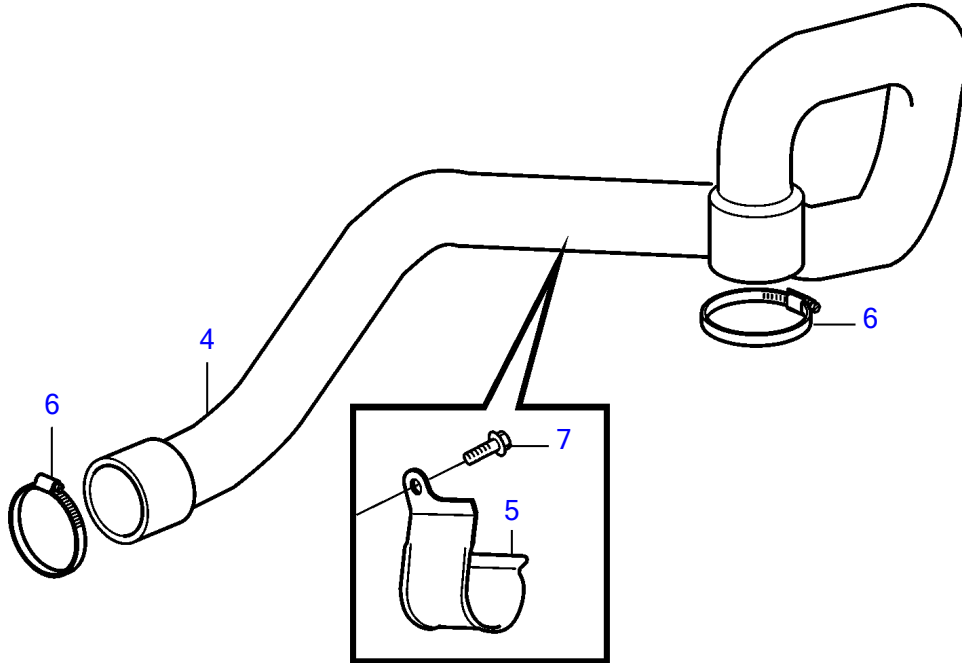

D3-110I-G, D3-140A-G, D3-140I-G, D3-150I-G, D3-170A-G, D3-170I-G, D3-200A-G, D3-200I-G, D3-220A-G, D3-220I-G

24882

D3-110I-G, D3-140A-G, D3-140I-G, D3-150I-G, D3-170A-G, D3-170I-G, D3-200A-G, D3-200I-G, D3-220A-G, D3-220I-G

REF	PART NO.	QTY	DESCRIPTION
1	21134362	1	Idler pulley
2	21294037	1	Adapter
3	946671	1	Flange screw
4	21166127	1	Hose
5	21120627	1	Clamp
6	961670	2	Hose clamp
7	982799	1	Flange screw
8	22283751	1	V-ribbed belt