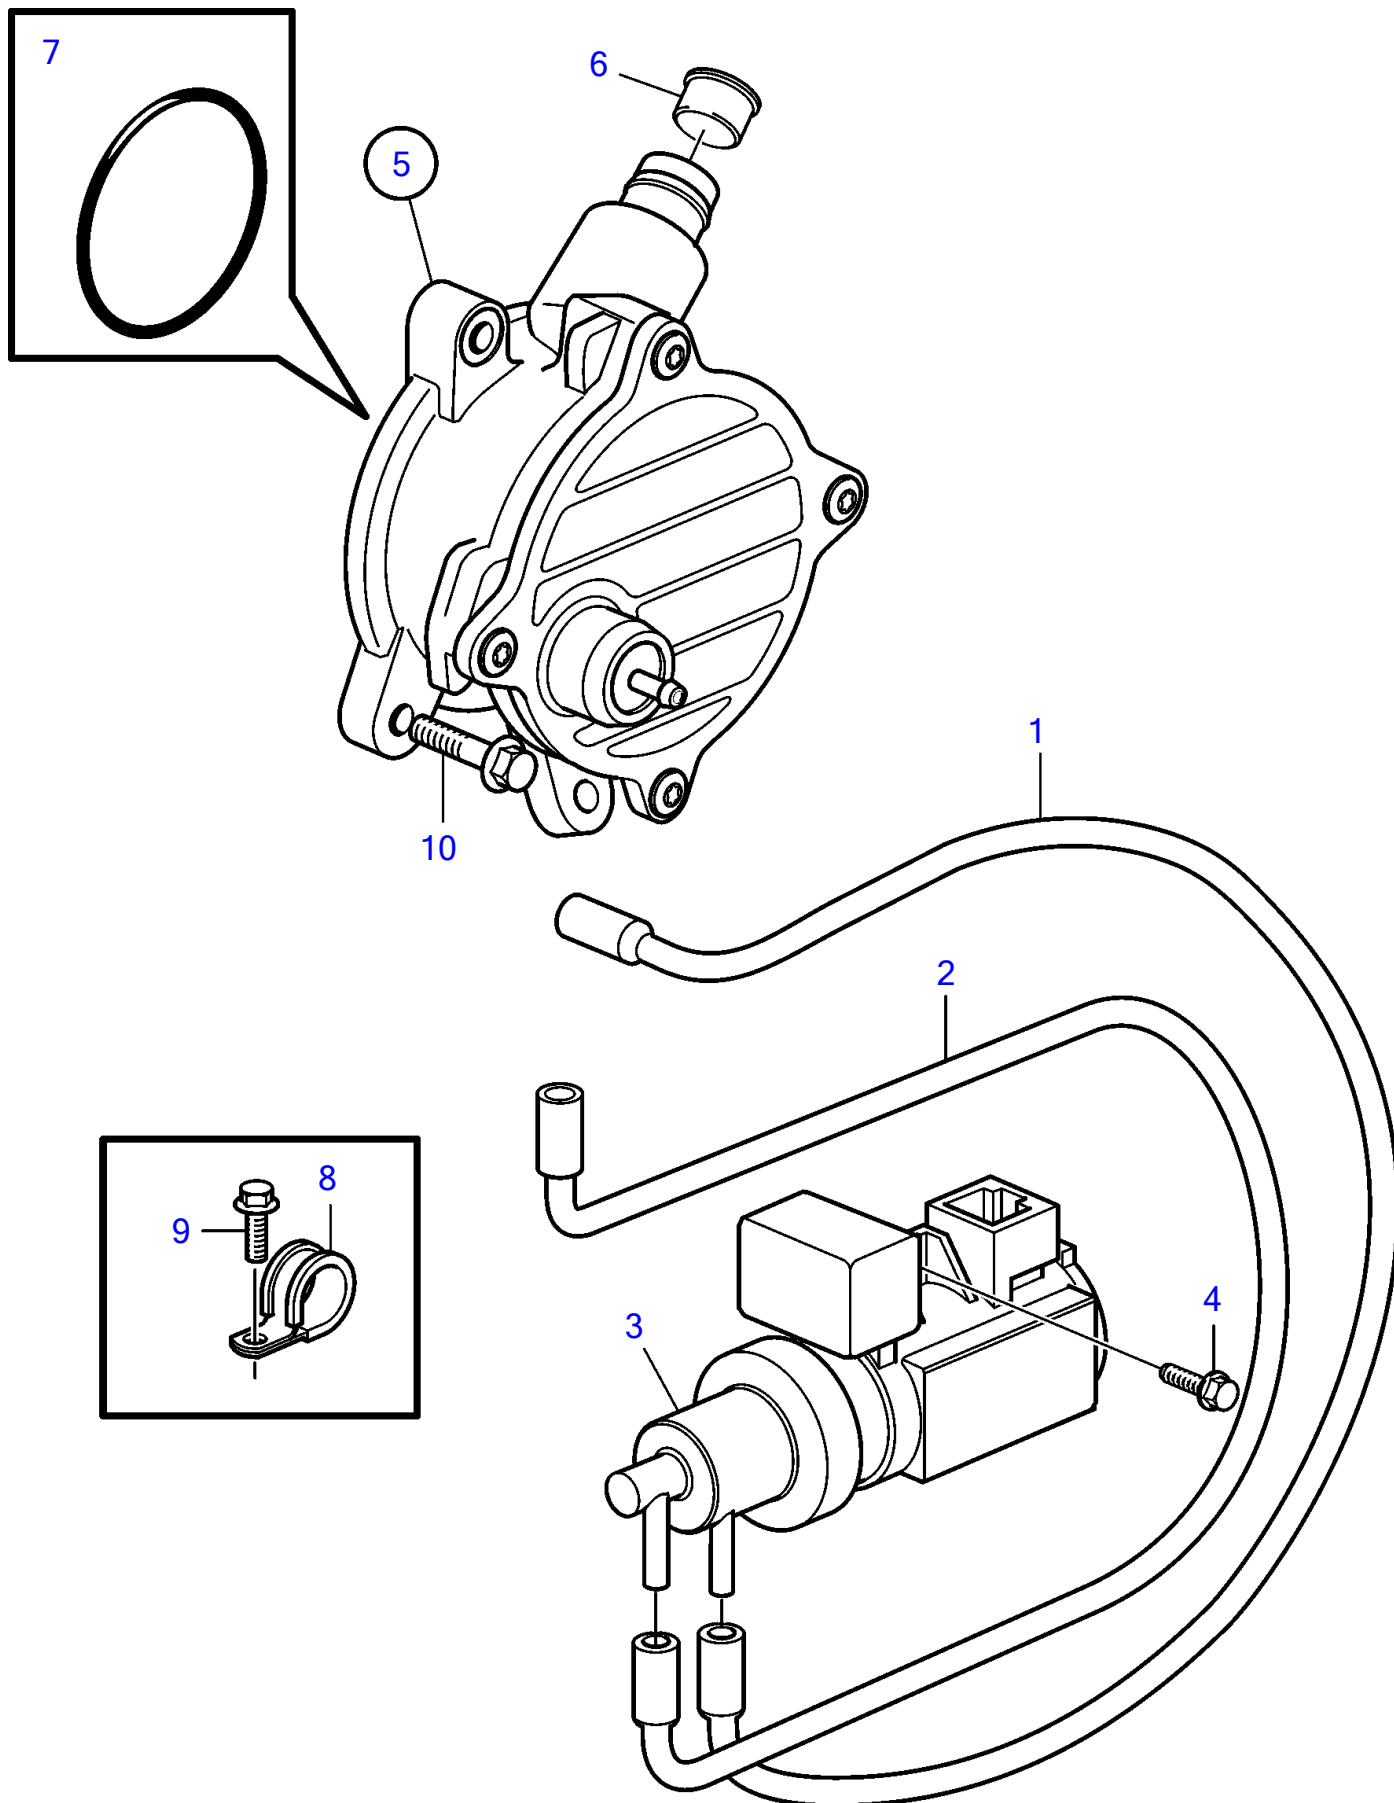

D3-110I-G, D3-140A-G, D3-140I-G, D3-150I-G, D3-170A-G, D3-170I-G, D3-200A-G, D3-200I-G, D3-220A-G, D3-220I-G

24872

D3-110I-G, D3-140A-G, D3-140I-G, D3-150I-G, D3-170A-G, D3-170I-G, D3-200A-G, D3-200I-G, D3-220A-G, D3-220I-G

| REF | PART NO. | QTY | DESCRIPTION | NOTES |
|-----|----------|-----|-------------------|---------|
| 1 | 22398749 | 1 | Hose, vacuum pump | |
| 2 | 21377749 | 1 | Hose, turbo | |
| 3 | 30637251 | 1 | Governor | |
| 4 | 948746 | 2 | Flange screw | M6x16mm |
| 5 | 3819406 | 1 | Vacuum pump, kit | |
| | 31375106 | 1 | • Vacuum pump | |
| 6 | 955083 | 1 | • Cap plug | |
| 7 | 8658101 | 1 | O-ring | |
| 8 | 952624 | 1 | Clamp | |
| 9 | 946501 | 1 | Flange screw | |
| 10 | 982778 | 1 | Flange screw | |