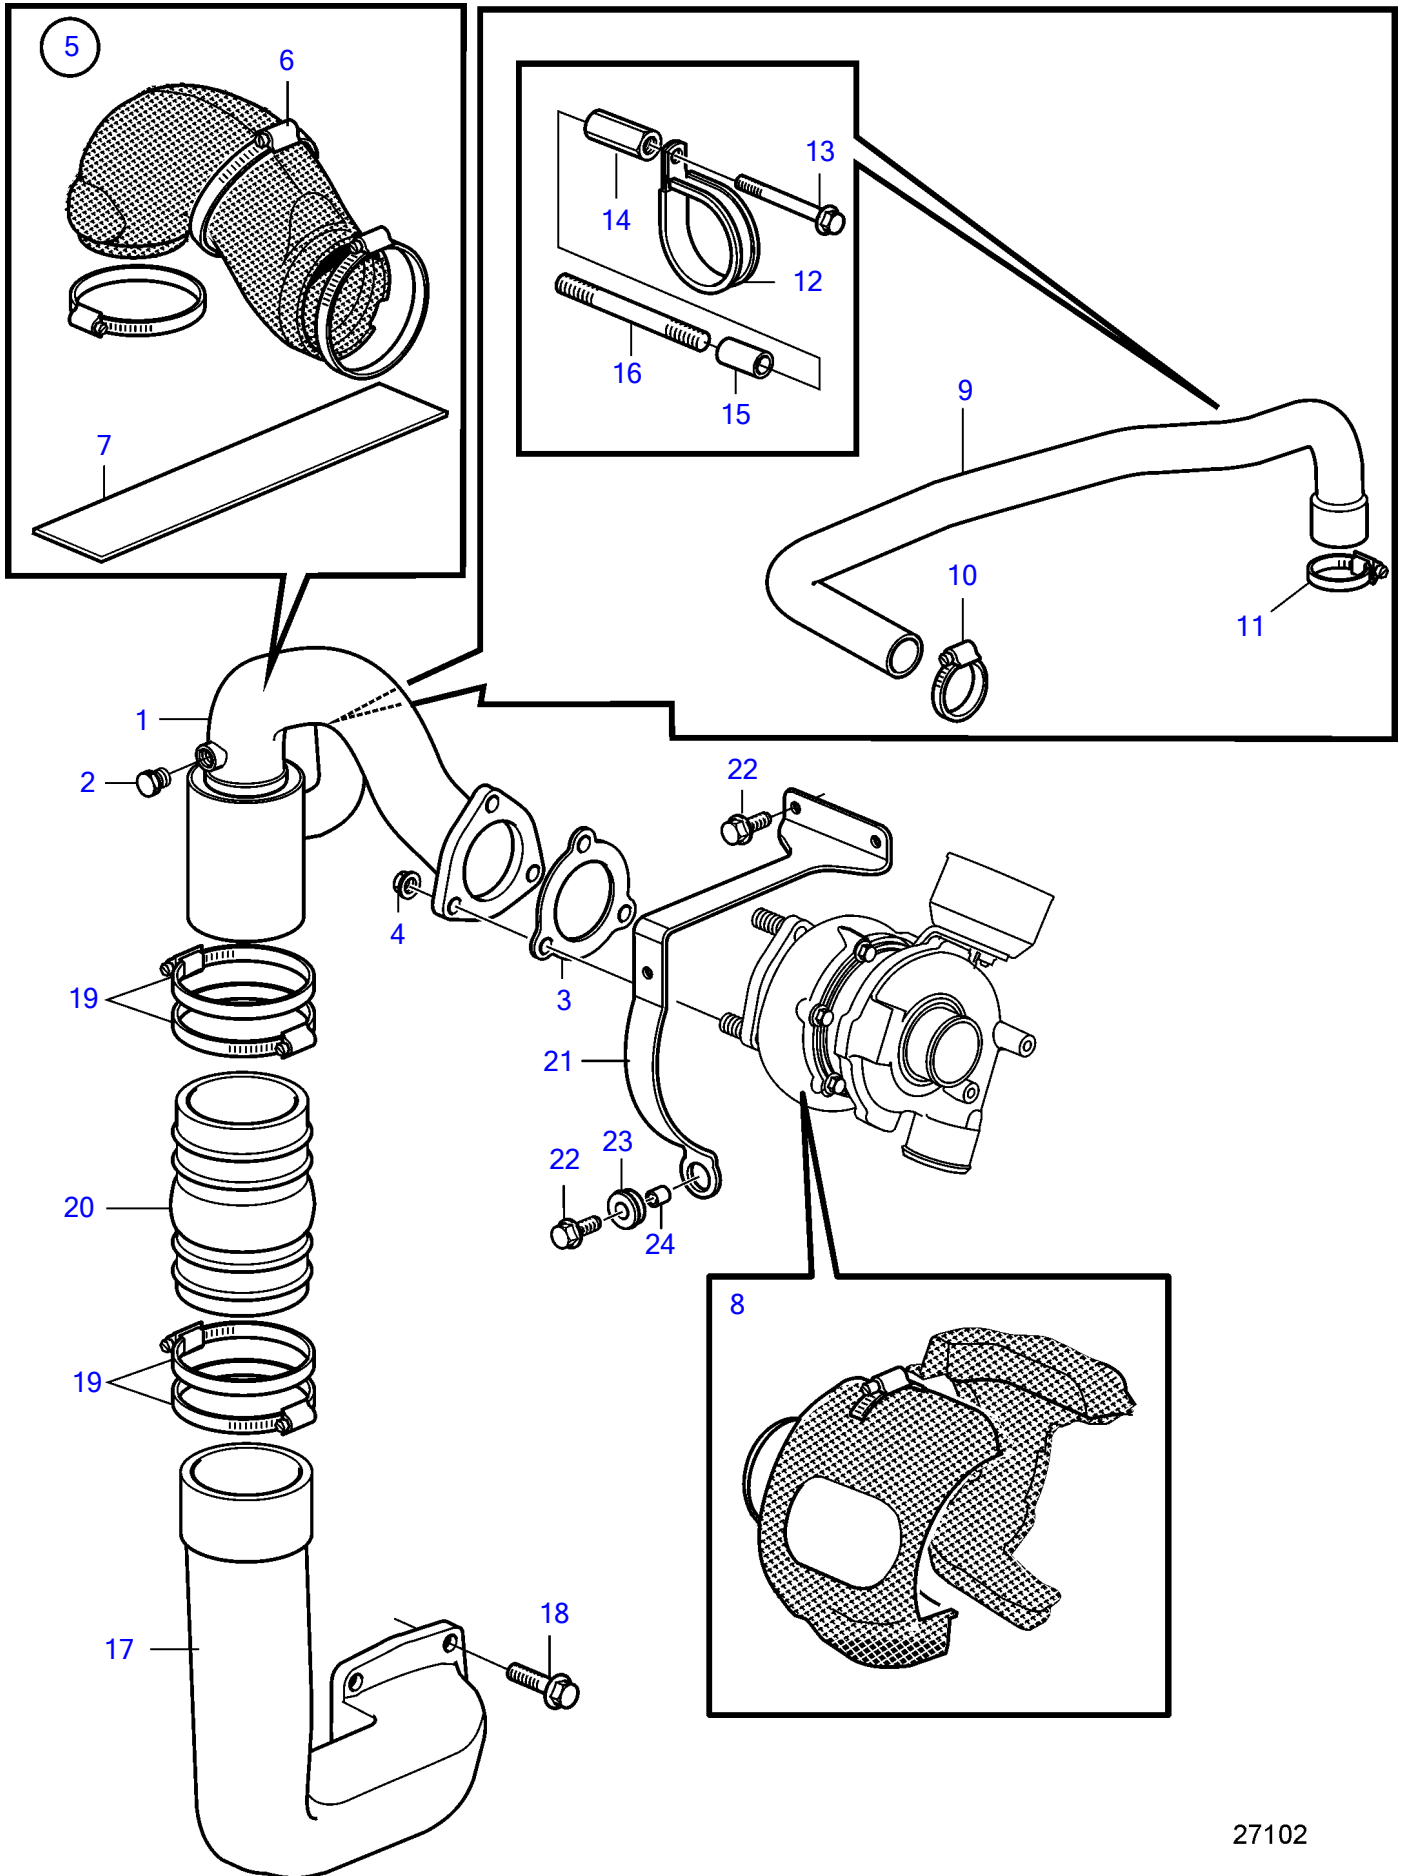

D3-140A-G, D3-170A-G, D3-200A-G, D3-220A-G

27102

D3-140A-G, D3-170A-G, D3-200A-G, D3-220A-G

| REF | PART NO. | QTY | DESCRIPTION | NOTES |
|-----|----------|-----|---------------|-------------------------------|
| 1 | 21192127 | 1 | Exhaust pipe | |
| 2 | 981749 | 1 | • Plug | |
| 3 | 1275549 | 1 | Gasket | |
| 4 | 981152 | 3 | Flange nut | |
| 5 | 21141219 | 1 | Heat shield | |
| 6 | 982694 | 1 | Hose clamp | |
| 7 | 22030177 | 1 | Heat shield | |
| 8 | 21141216 | 1 | Heat shield | |
| 9 | 21104921 | 1 | Hose | Heat exchanger-exhaust riser. |
| 10 | 961669 | 1 | Hose clamp | |
| 11 | 961670 | 1 | Hose clamp | |
| 12 | 969194 | 1 | Clamp | |
| 13 | 946440 | 1 | Flange screw | |
| 14 | 21264221 | 1 | Spacer nut | |
| 15 | 977801 | 1 | Spacer sleeve | |
| 16 | 953060 | 1 | Stud | |
| 17 | 21190796 | 1 | Exhaust pipe | |
| 18 | 3841928 | 4 | Flange screw | |
| 19 | 853012 | 4 | Hose clamp | |
| 20 | 3863450 | 1 | Bellows | |
| 21 | 21441559 | 1 | Bracket | |
| 22 | 946440 | 3 | Flange screw | |
| 23 | 992404 | 1 | Grommet | |
| 24 | 40005089 | 1 | Spacer | |