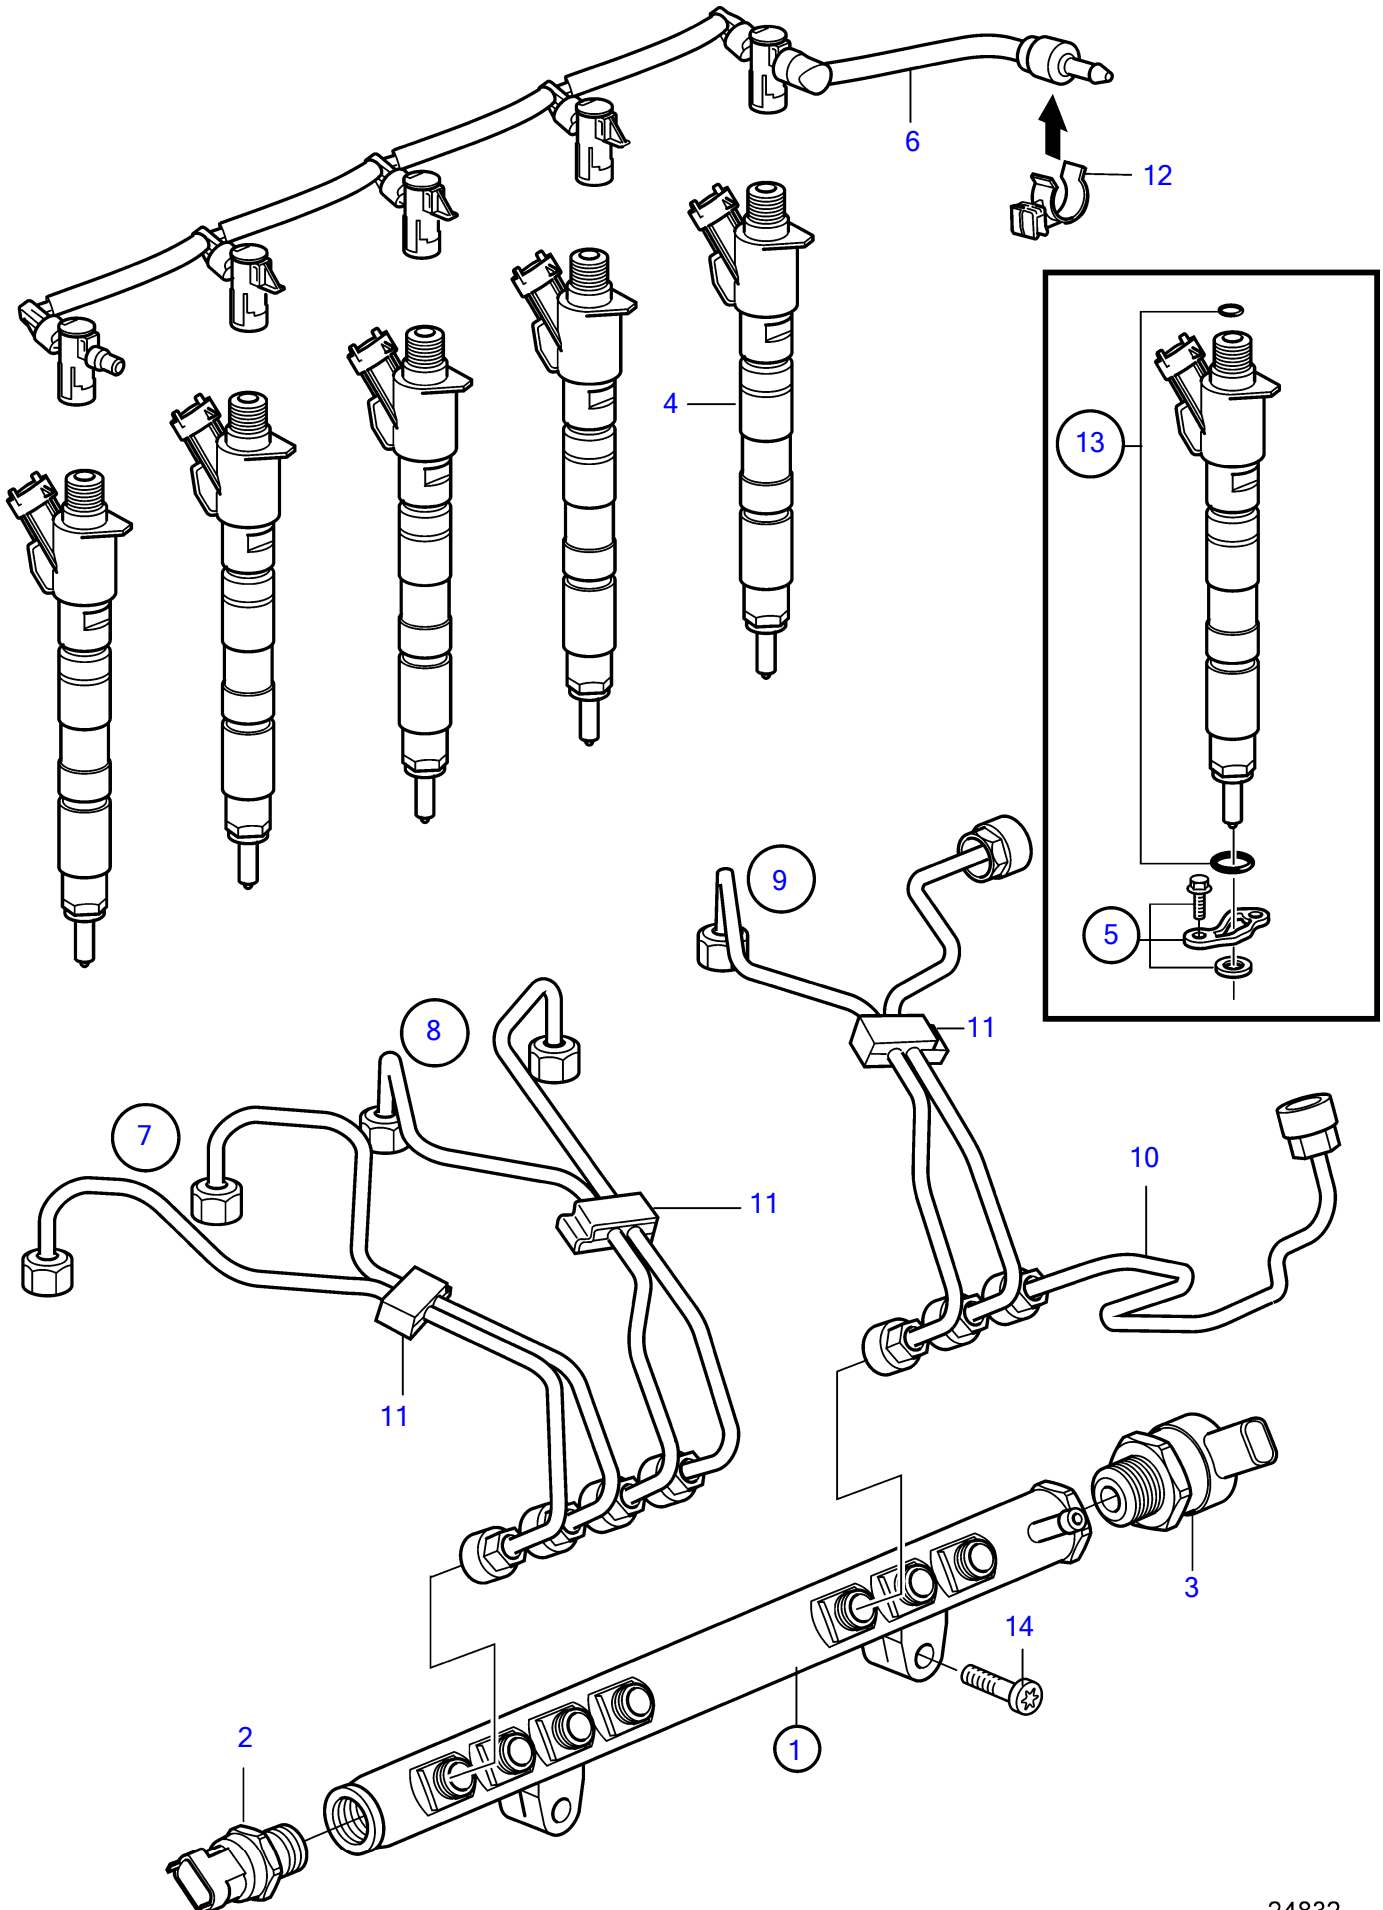

D3-110I-G, D3-140A-G, D3-140I-G, D3-150I-G, D3-170A-G, D3-170I-G, D3-200A-G, D3-200I-G, D3-220A-G, D3-220I-G

D3-110I-G, D3-140A-G, D3-140I-G, D3-150I-G, D3-170A-G, D3-170I-G, D3-200A-G, D3-200I-G, D3-220A-G, D3-220I-G

REF	PART NO.	QTY	DESCRIPTION	NOTES
1	30777759	1	Distribution pipe	
2	30787950	1	• Pressure sensor	
3	31216313	1	• Control valve	
4	3801385	5	Injector	
5	31272772	1	Retaining clamp	
6	31321198	1	Fuel hose	
7	31251172	1	Delivery pipe	Cylinder 1, Cylinder 2
8	31251173	1	Delivery pipe	Cylinder 3, Cylinder 4
9	31251174	1	Delivery pipe	Cylinder 5, Fuel pump
10	31251175	1	Delivery pipe	Fuel pump
11	30677792	3	Clip	
12	31321272	1	Clip	SN149299-
13	31272771	1	O-ring kit	
14	973924	2	Flange screw	M8x50mm