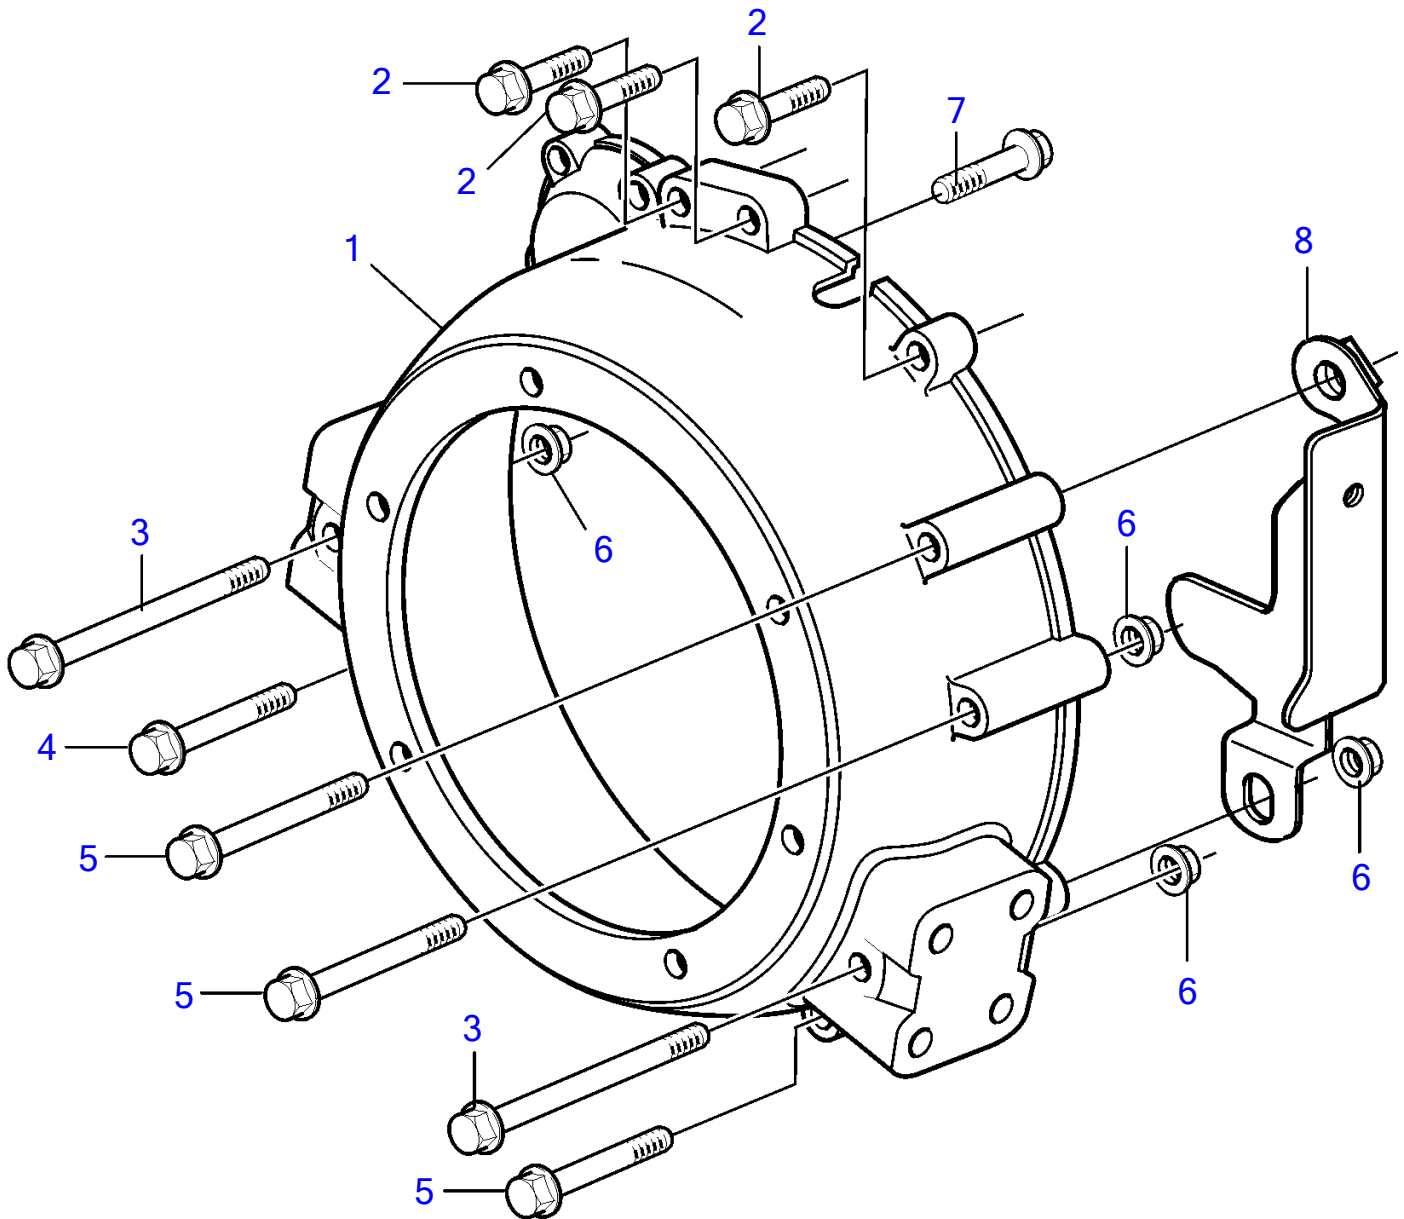

D3-110I-G, D3-140I-G, D3-150I-G, D3-170I-G, D3-200I-G, D3-220I-G

24878

D3-110I-G, D3-140I-G, D3-150I-G, D3-170I-G, D3-200I-G, D3-220I-G

REF	PART NO.	QTY	DESCRIPTION	NOTES
1	21274806	1	Flywheel housing	
2	965185	3	Flange screw	L=40mm
3	973098	2	Flange screw	L=150mm
4	965189	1	Flange screw	L=90mm
5	969313	3	Flange screw	L=110mm
6	971095	5	Flange nut	
7	965188	1	Flange screw	M10x70mm
8	40005031	1	Cover	