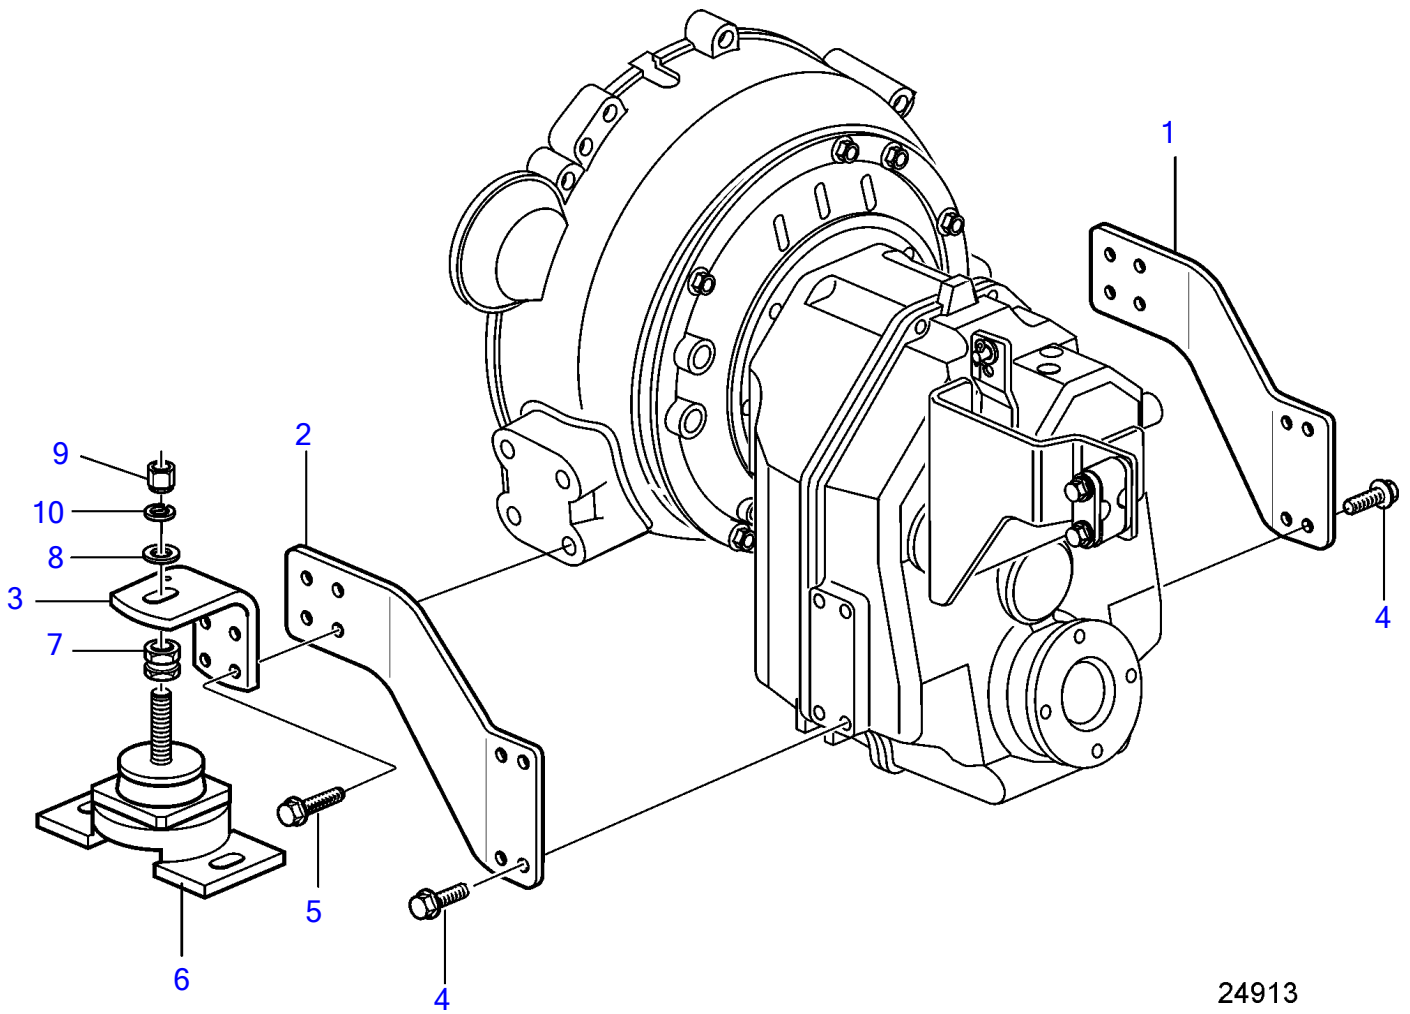

D3-110I-G, D3-140I-G, D3-150I-G, D3-170I-G, D3-200I-G, D3-220I-G

D3-110I-G, D3-140I-G, D3-150I-G, D3-170I-G, D3-200I-G, D3-220I-G

REF	PART NO.	QTY	DESCRIPTION	NOTES
1	22176272	1	Engine bracket	
2	22176274	1	Engine bracket	
3	21572333	2	Engine bracket	
4	965191	8	Flange screw	M12x30mm
5	965227	8	Flange screw	M12x55mm
6	3842098	2	Rubber cushion	
7	3826709	2	Adjusting sleeve	
8	955900	2	Washer	
9	963110	2	Lock nut	
10	941912	2	Spring washer	