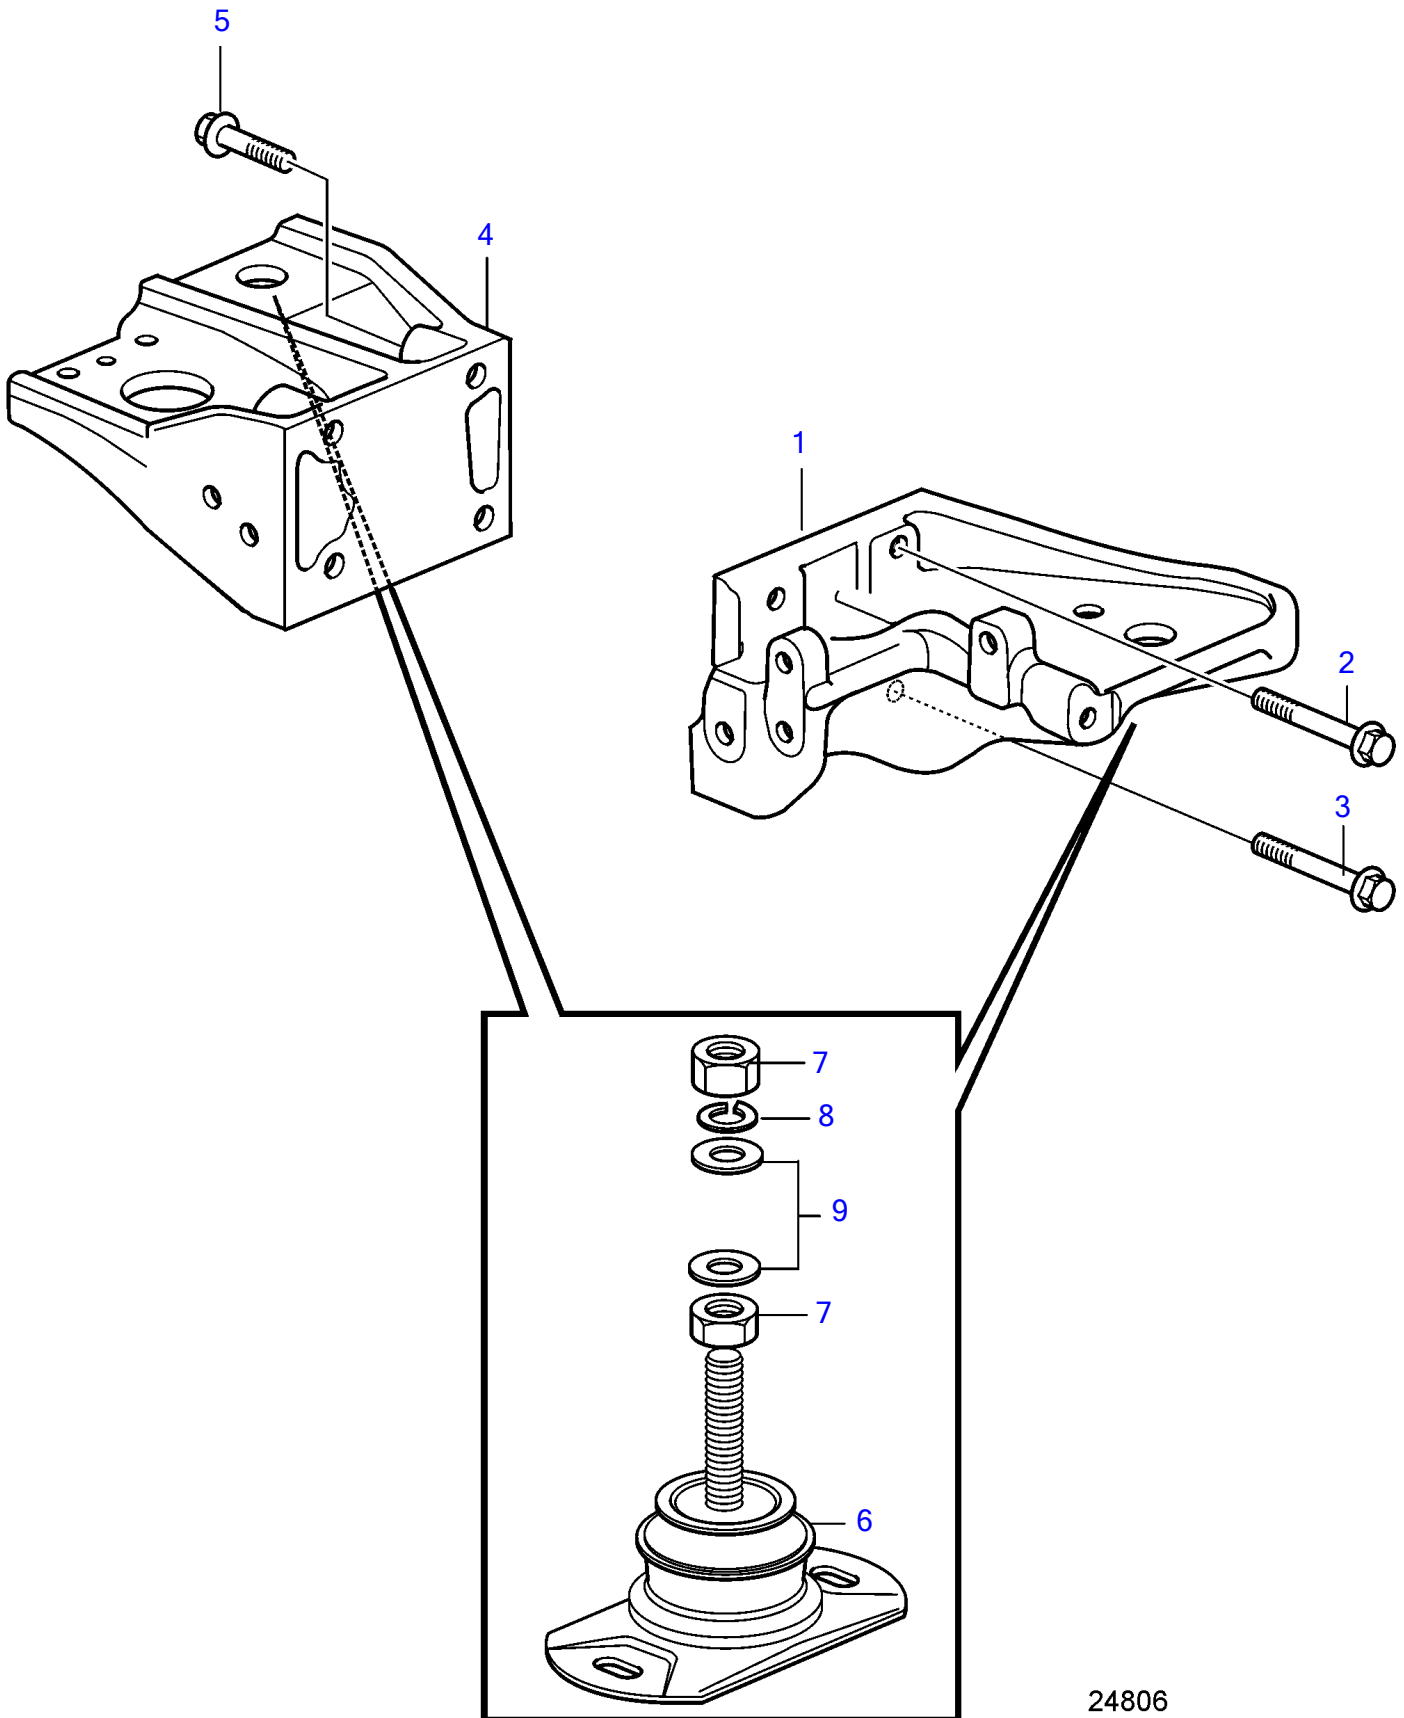

D3-110I-G, D3-140A-G, D3-140I-G, D3-150I-G, D3-170A-G, D3-170I-G, D3-200A-G, D3-200I-G, D3-220A-G, D3-220I-G

24806

D3-110I-G, D3-140A-G, D3-140I-G, D3-150I-G, D3-170A-G, D3-170I-G, D3-200A-G, D3-200I-G, D3-220A-G, D3-220I-G

REF	PART NO.	QTY	DESCRIPTION	NOTES
1	21750952	1	Engine bracket	Left
2	984651	2	Flange screw	
3	984662	3	Flange screw	
4	21107717	1	Engine bracket	Right
5	984663	4	Flange screw	
6	21141907	2	Rubber cushion	Replaced by 21670821
	21670821	2	Rubber cushion	Replaced by 22230030
	22230030	2	Rubber cushion	
7	955806	4	Hexagon nut	
8	941913	2	Spring washer	
9	955901	4	Washer	