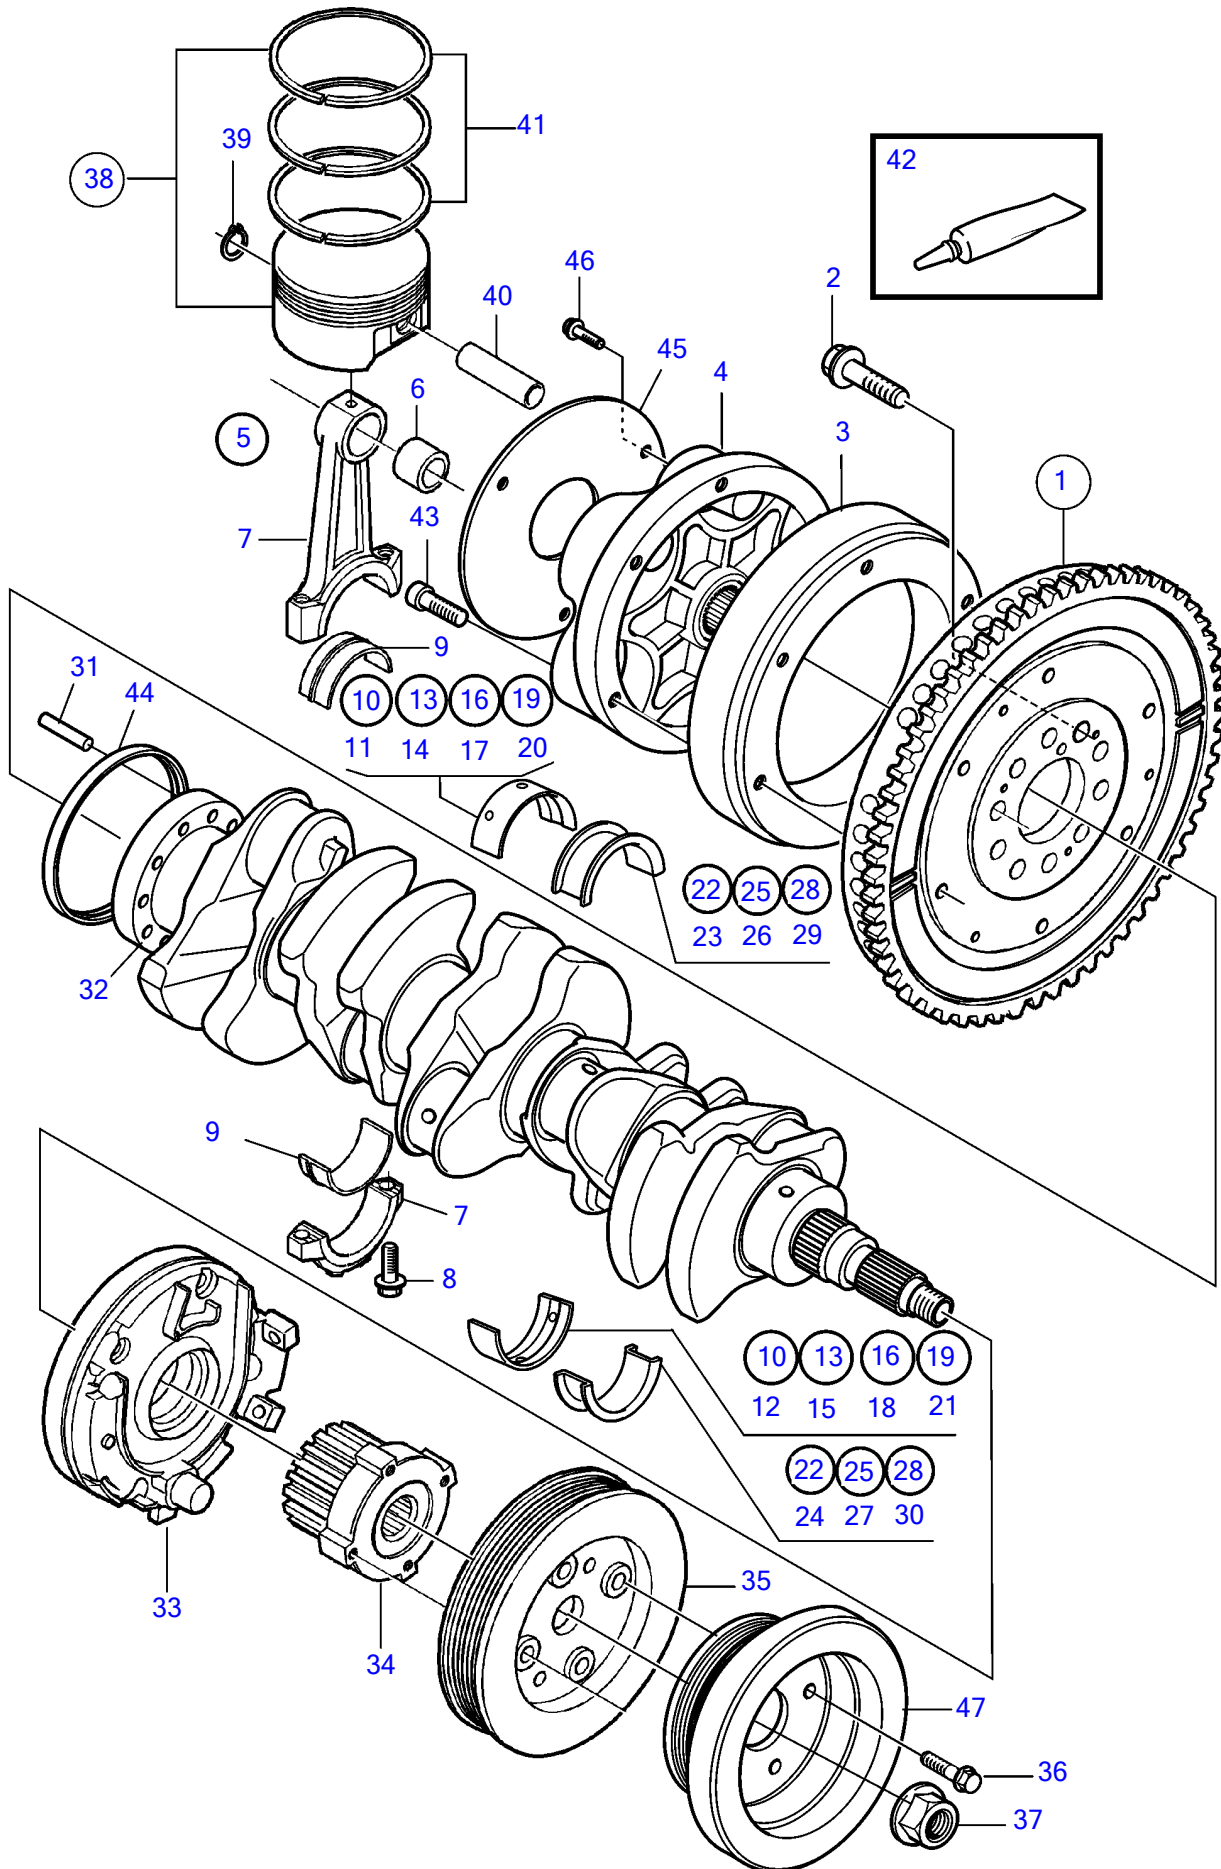

D3-110I-G, D3-140I-G, D3-150I-G, D3-170I-G, D3-200I-G, D3-220I-G

D3-110I-G, D3-140I-G, D3-150I-G, D3-170I-G, D3-200I-G, D3-220I-G

REF	PART NO.	QTY	DESCRIPTION	SEE SEC.	NOTES
1	21517500	1	Flywheel		
2	9454743	10	Screw		
3	21429352	1	Adapter ring		
4	21485410	1	Flexible coupling		
5	31258013	5	Connecting rod		
6		1	• Bushing		
7		1	• Connecting rod		
8	9497858	2	• Screw		
9	31251996	1	Big-end bearing kit		
10	31251378	5	Main bearing		Without flange, red, See Workshop Manual
11	31330321	5	• Main bearing		Red, Without flange, upper, See workshop Manual
12	30777951	5	• Main bearing		Red, Without flange, lower, See workshop Manual
13	31251379	5	Main bearing		Without flange, yellow, See Workshop Manual
14	31330322	5	• Main bearing		Yellow, Without flange, upper, See workshop Manual
15	30777952	5	• Main bearing		Yellow, Without flange, lower, See workshop Manual
16	31251380	5	Main bearing		Without flange, blue, See Workshop Manual
17	31330323	5	• Main bearing		Blue, Without flange, upper, See workshop Manual
18	30777953	5	• Main bearing		Blue, Without flange, lower, See workshop Manual
19	31251381	5	Main bearing		Without flange green, See Workshop Manual
20	31330324	5	• Main bearing		Green, Without flange, upper, See workshop Manual
21	30777954	5	• Main bearing		Green, Without flange, lower, See workshop Manual
22	31339144	1	Thrust bearing		With flange, red, See Workshop Manual
23	31316541	1	• Flange bearing		Red, With flange, upper, See workshop Manual
24	31316551	1	• Flange bearing		Red, With flange, lower, See workshop Manual
25	31339145	1	Thrust bearing		With flange, yellow, See Workshop Manual
26	31316542	1	• Flange bearing		Yellow, With flange, upper, See workshop Manual
27	31316552	1	• Flange bearing		Yellow, With flange, lower, See workshop Manual
28	31339146	1	Thrust bearing		With flange, blue, See Workshop Manual
29	31316543	1	• Flange bearing		Blue, With flange, upper, See workshop Manual
30	31316553	1	• Flange bearing		Blue, With flange, lower, See workshop Manual
31	973660	1	Spring pin		
32	31293424	1	Crankshaft		
33	30777092	1	Oil pump	36888	
34	30777171	1	Pulley		
35	31258122	1	Oscillation damper		
36	984755		Flange screw		
37	3531111	1	Nut		
38	21714074	1	Piston kit		
39	(30777225)	1	• Lock ring		Obsolete part
40		1	• Piston pin		
41	30750678	1	• Piston ring kit		
42	828250	1	Lubricating grease		
			• Bulletin P-18-4-6	P-18-4-6-EN	Water resistant grease for grease gun
43	959230	6	Hex. socket screw		
44	9458178	1	Sealing ring		
45	21752671	1	Plate		
			• Installation Instruction 47700624	47700624-EN	Rubber Roller Kit
46	965185	3	Flange screw		
47	21255747	1	Vibration damper		