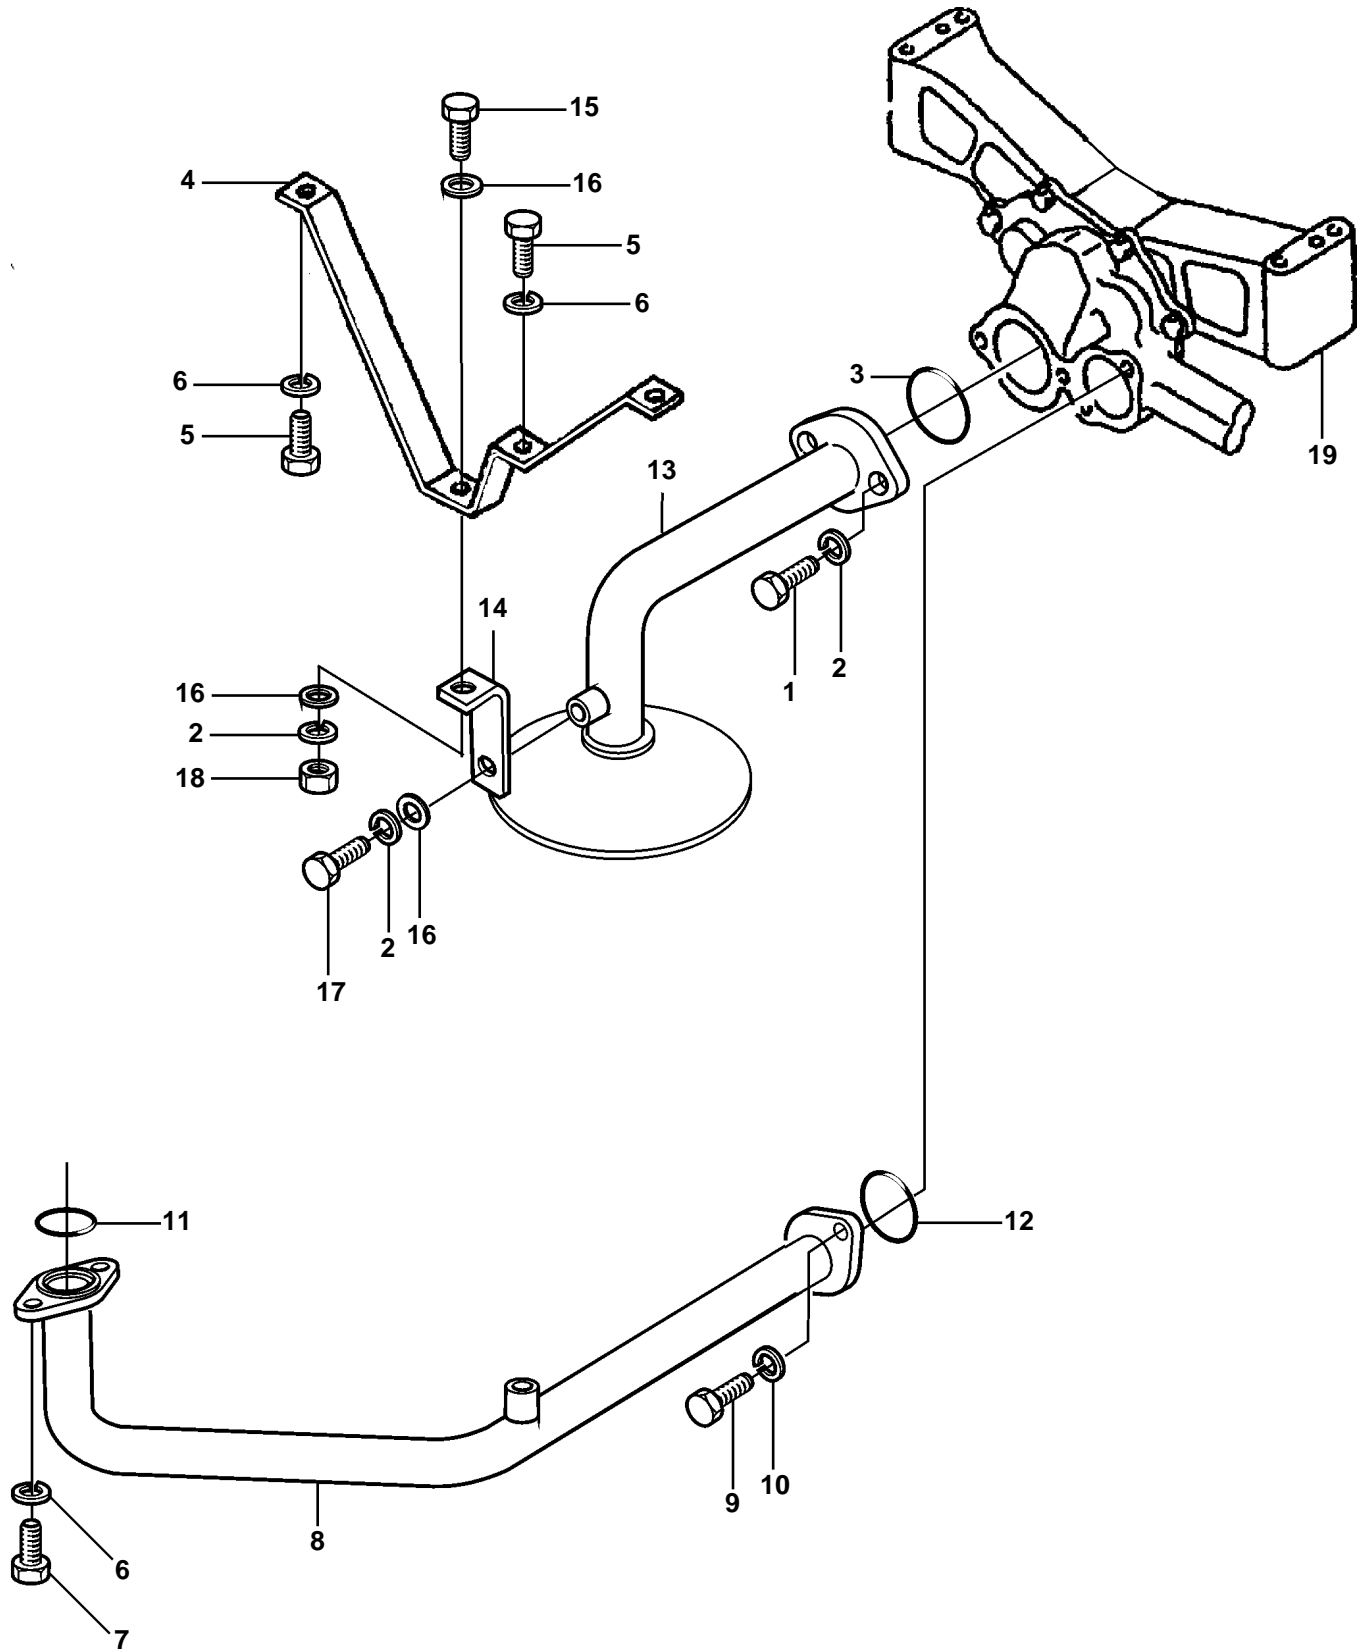

D25A-MT, D25A-MS, D30A-MT, D30A-MS

D25A-MT, D25A-MS, D30A-MT, D30A-MS

REF	PART NO.	QTY	DESCRIPTION	SEE SEC.
1	3832051	2	Screw	
2	3832233	4	Spring washer	
3	3831577	1	O-ring	
4	3831830	1	Stay	
5	3832056	3	Screw	
6	3832245	5	Spring washer	
7	3832058	2	Screw	
8	3835158	1	Oil pipe	
9	3832051	2	Screw	
10	3832233	2	Spring washer	
11	3831569	1	O-ring	
12	3831572	1	O-ring	
13	3831841	1	Oil pump screen	
14	3831837	1	Stay	
15	3832045	1	Screw	
16	3832214	3	Washer	
17	3832196	1	Lock nut	
18	3832044	1	Screw	
19		1	Oil pump	
				4823