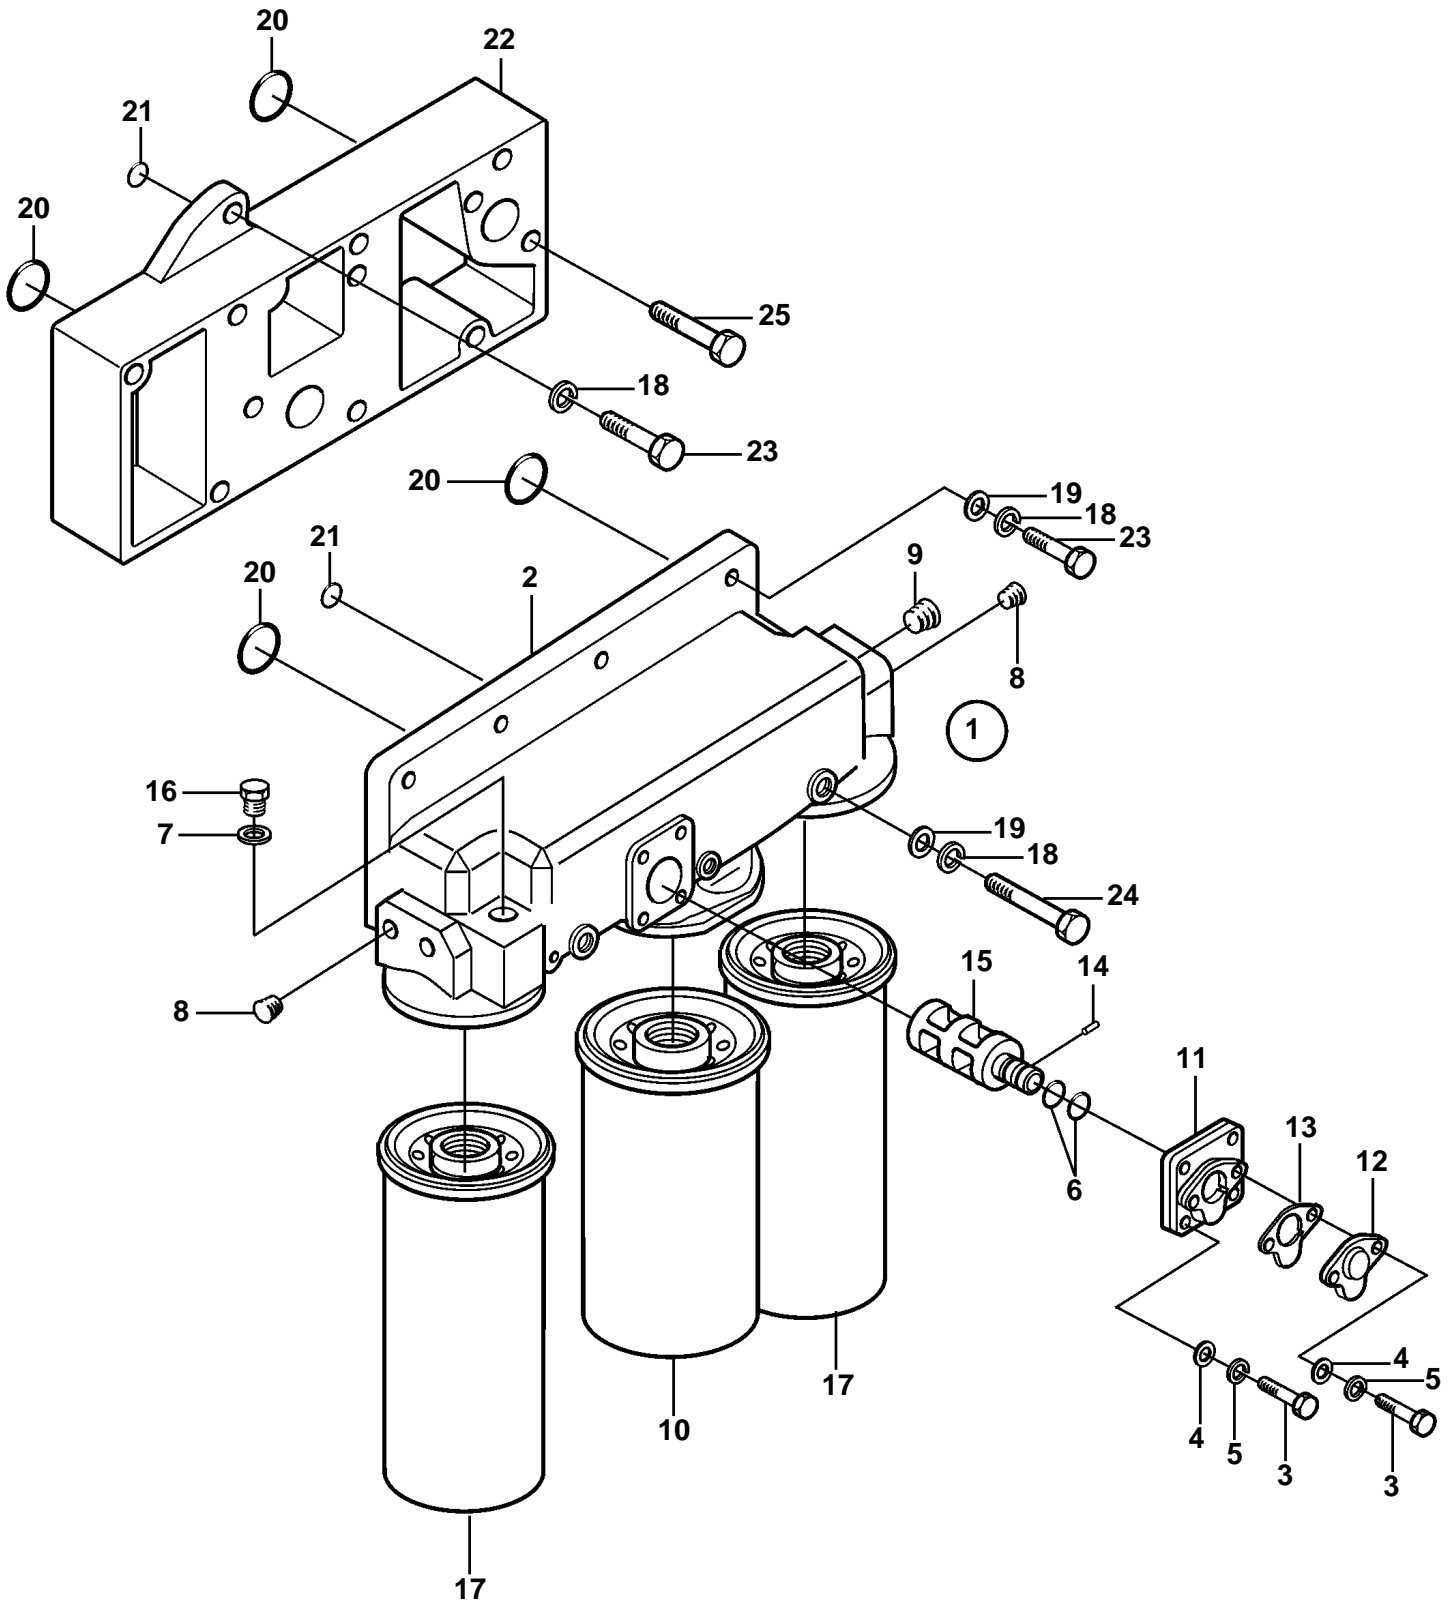

D25A-MS, D25A-MT

22050

D25A-MS, D25A-MT

REF	PART NO.	QTY	DESCRIPTION	NOTES
1	3841575	1	Oil filter	CMPL
2		1	• Oil filter housing	
3	3832038	6	• Screw	
4	3831791	6	• Washer	
5	3832225	6	• Spring washer	
6	3831960	2	• O-ring	
7	3832061	1	• Gasket	
8	3832335	4	• Plug	
9	3832101	1	• Plug	
10	3831486	1	• Filter insert	
11	3833351	1	• Cover	
12	3833328	1	• Cover	
13	3833532	1	• Gasket	
14	3833980	3	• Pin	
15	3833200	1	• Tap	
16	3832149	1	• Plug	
17	3831485	2	• Oil filter	
18	3832245	8	Spring washer	
19	3832218	7	Washer	
20	3831567	4	O-ring	
21	3835112	2	O-ring	
22	3834934	1	Adapter	
23	3832065	5	Screw	
24	3831602	3	Screw	
25	3832081	5	Screw	