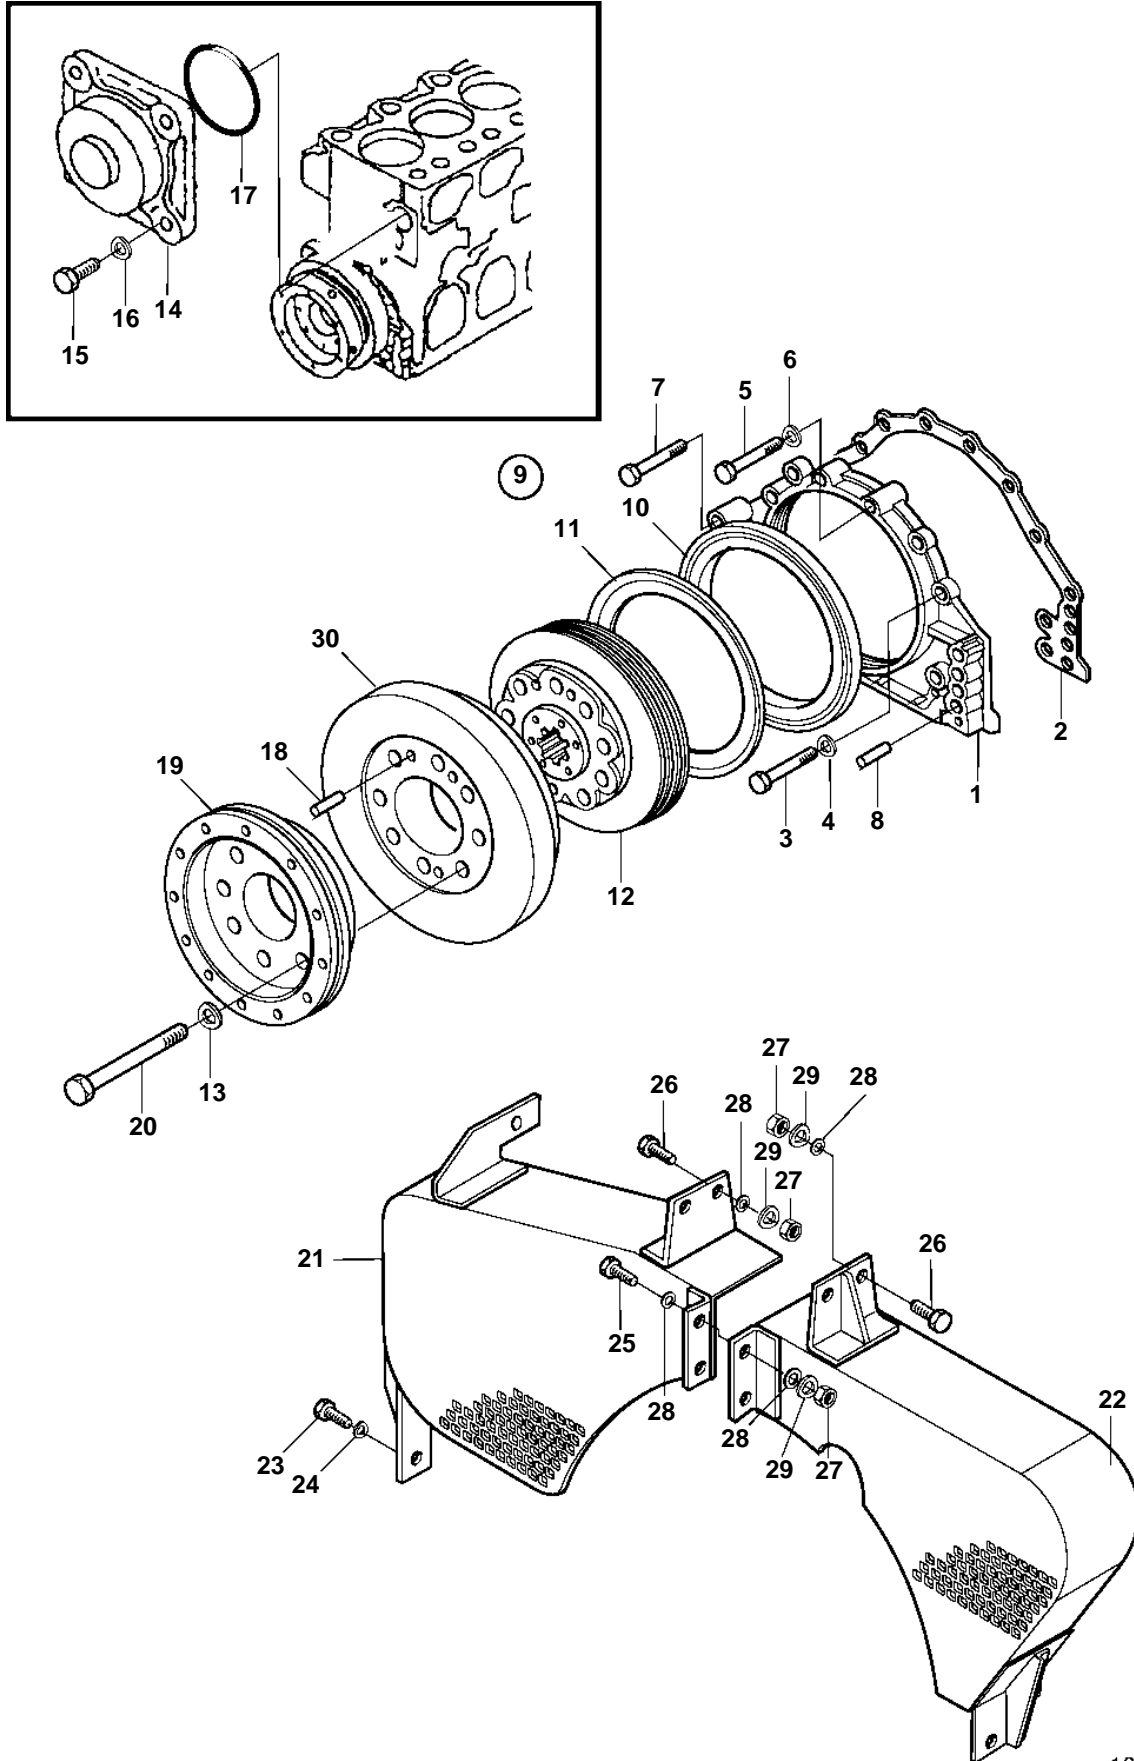

D30A-MT, D30A-MS

D30A-MT, D30A-MS

REF	PART NO.	QTY	DESCRIPTION	SEE SEC.	NOTES
1	3807063	1	Cover		(3835023)
2	3838601	1	Gasket		(3831808)
3	3832063	2	Screw		
4	3832245	2	Spring washer		
5	3832065	2	Screw		
6	3832245	2	Spring washer		
7	3832066	2	Screw		
8	3831821	2	Pin		
9	3834439	1	Ring		
10	3834616	1	· Oil deflector ring		
11	3831761	1	· Sealing ring		
12	3831806	1	Pulley		
13	3831670	8	Washer		
14	3835012	1	Cover		
15	3832056	4	Screw		
16	3832245	4	Spring washer		
17	3831579	1	O-ring		
18	3831839	2	Pin		
19	3835186	1	Pulley		
20	3831608	8	Screw		
21	3836336	1	Cover		
22	3836337	1	Cover		SB
23	3832044	2	Screw		
24	3832233	2	Spring washer		
25	3832042	2	Screw		
26	3832044	4	Screw		
27	3832196	6	Lock nut		
28	3832214	8	Washer		
29	3832233	6	Spring washer		
30	3833423	1	Vibration damper		
				4810	