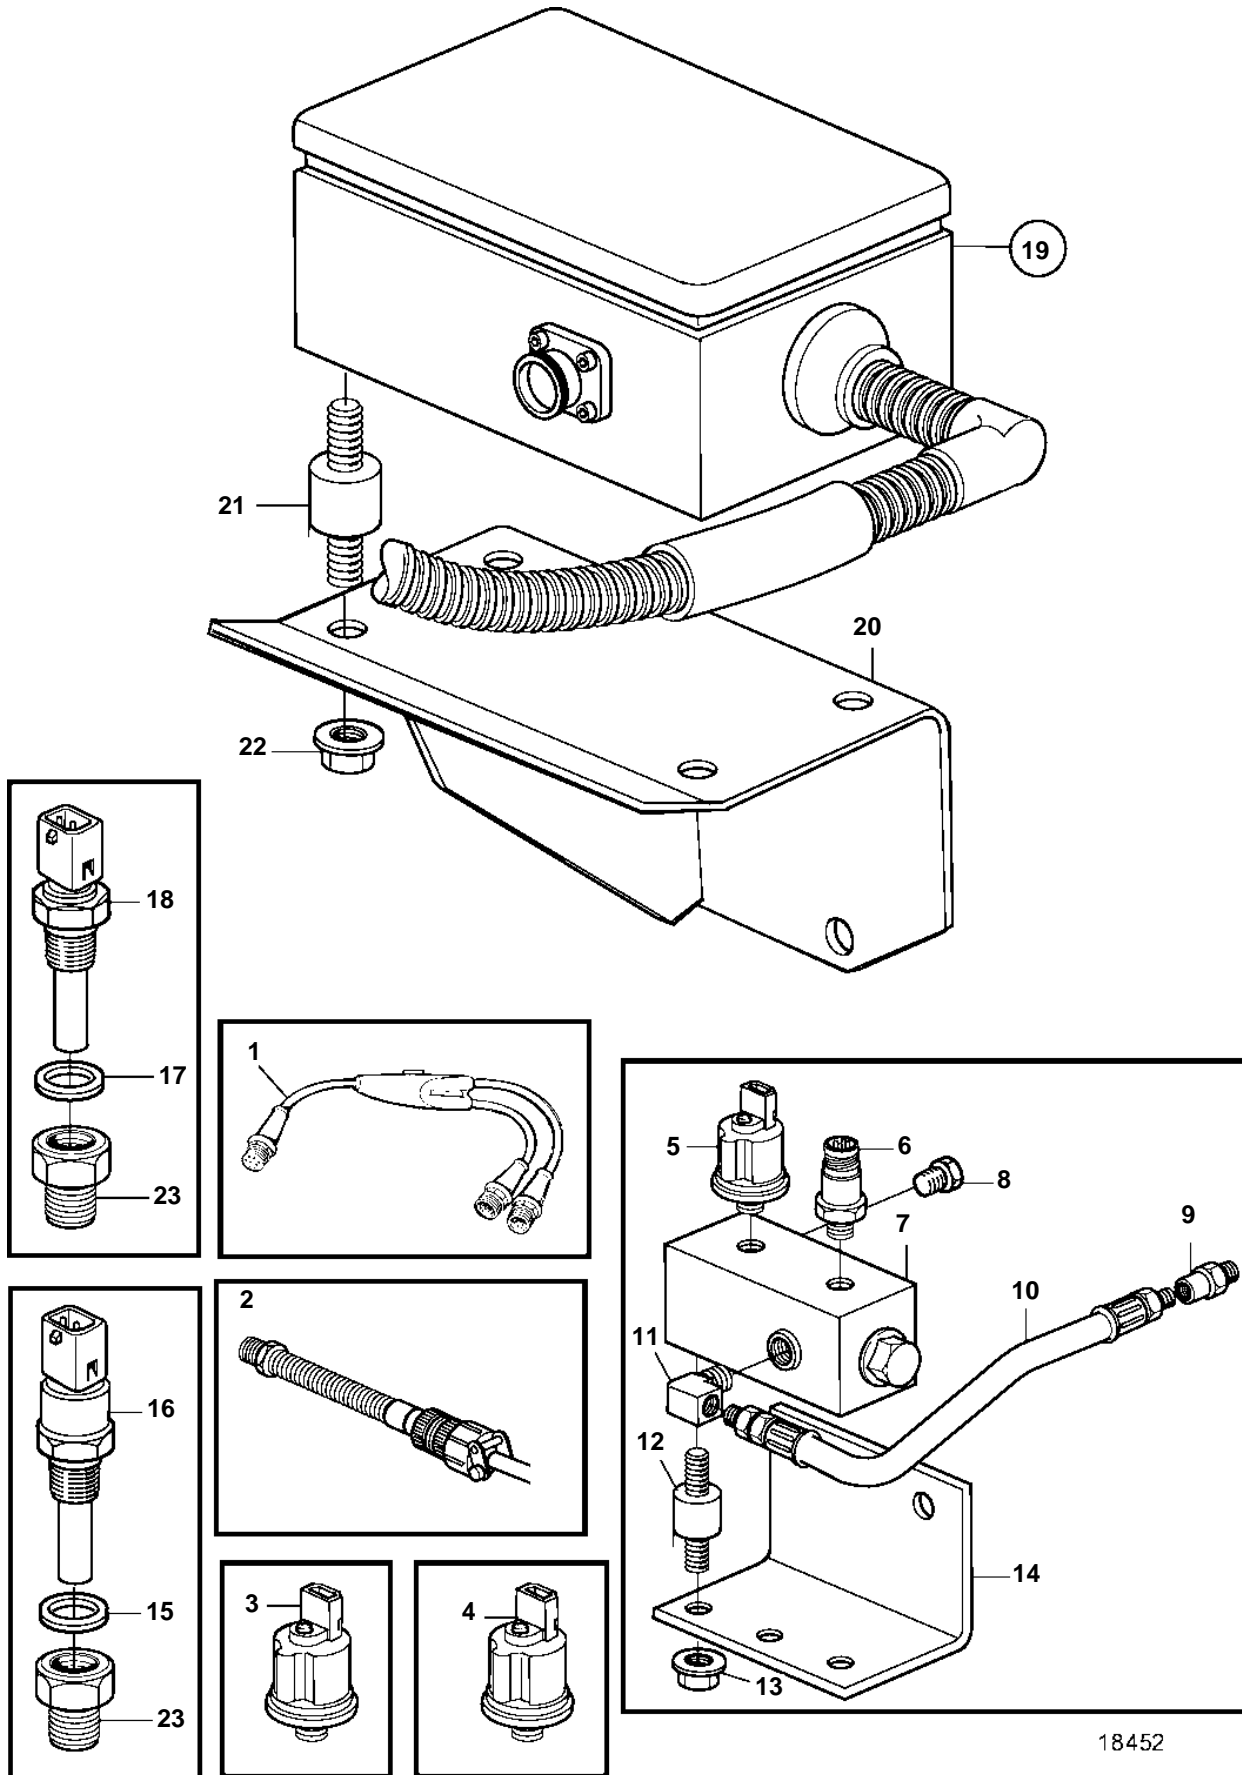

D25A-MT, D25A-MS, D30A-MT, D30A-MS

18452

D25A-MT, D25A-MS, D30A-MT, D30A-MS

REF	PART NO.	QTY	DESCRIPTION	SEE SEC.
1	1140598	1	Y-koppling	
2	863618	1	Impulse sensor	
3	866839	1	Pressure sensor, oil pressure-reverse gear	
4	866837	1	Pressure sensor, turbo	
5	866836	1	Pressure sensor, oil-engine	
6	20382506	1	Breaker	
7	3835882	1	Bracket	
8	479979	1	Plug	
9	180009	1	Nipple	
10	344624	1	Hose	
11	180110	1	Elbow nipple	
12	3574797	2	Rubber cushion	
13	945407	2	Flange nut	
14	3836037	1	Bracket	
15	11998	1	Gasket	
16	858229	1	Thermo monitor, coolant water	
17	11998	1	Gasket	
18	862567	1	Temperature sensor, coolant water	
19		1	Wiring harness	
				4881
20	3836033	1	Bracket	
21	3574797	4	Rubber cushion	
22	945407	4	Flange nut	
23	3836036	2	Adapter	