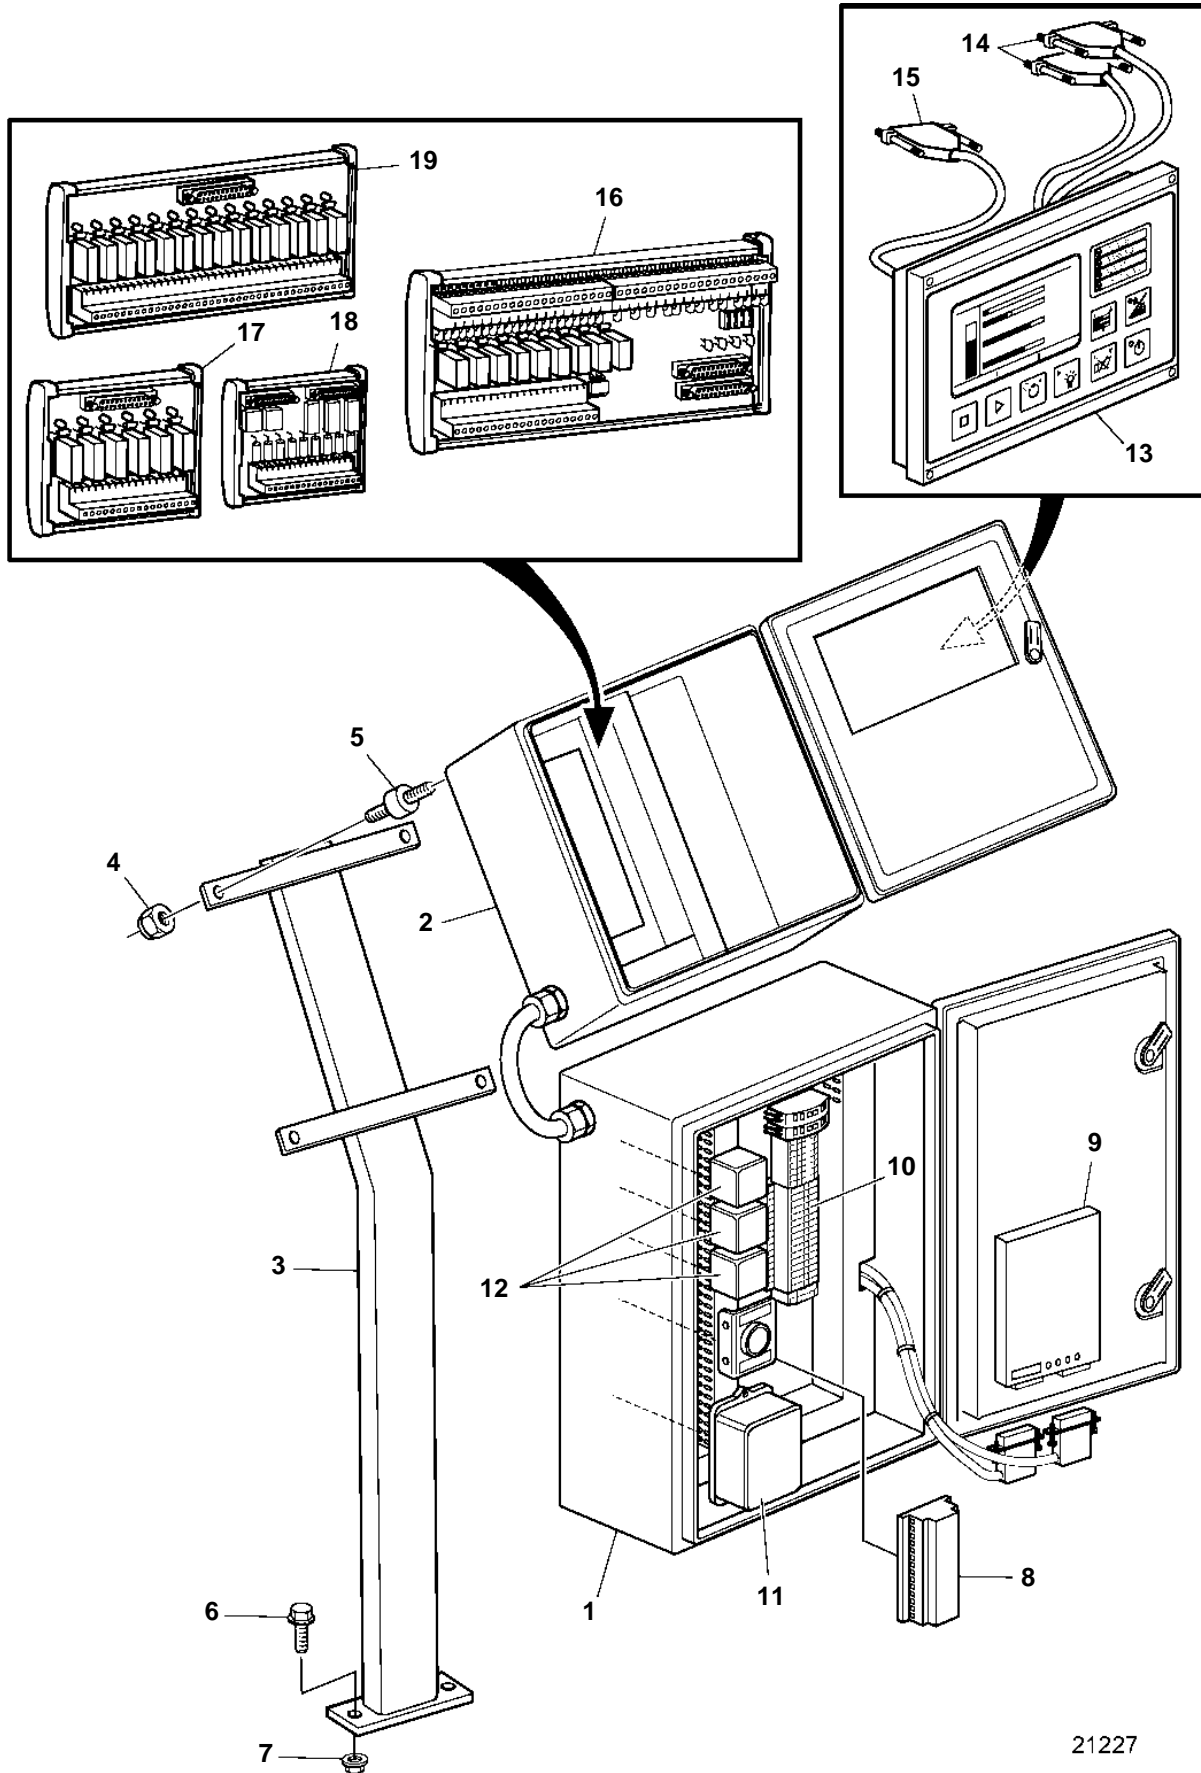

D25A-MT, D25A-MS, D30A-MT, D30A-MS

21227

D25A-MT, D25A-MS, D30A-MT, D30A-MS

REF	PART NO.	QTY	DESCRIPTION	SEE SEC.	NOTES
1		1	Coupling box		
2	3830520	1	Box		
3	3807183	1	Bracket		
4	948645	8	Lock nut		
5	863415	4	Rubber cushion		
6	965193	2	Screw		
7	971099	2	Flange lock nut		
8	3819845	1	Electronic unit		
			Bulletin P-28-4-4	P-28-4-4-EN	Software Handling Procedures
9	881661	1	Electronic unit		
10	881886	1	Terminal block		
11	881795	1	Wiring harness		SOCKET A
	881796	1	Wiring harness		SOCKET B
12	881885	1	Wiring harness		
13		1	Control unit		For spare part, contact your local Volvo Penta dealer.
14	874163	2	Wiring harness		25-pin D-SUB
15	874166	1	Wiring harness		15-pin D-SUB
16		1	Terminal		RK-66. For spare part, contact your local Volvo Penta dealer.
17	874165	1	Relay		MK-6
18	874243	1	Relay		AK-6
19	874164	1	Relay		MK-14