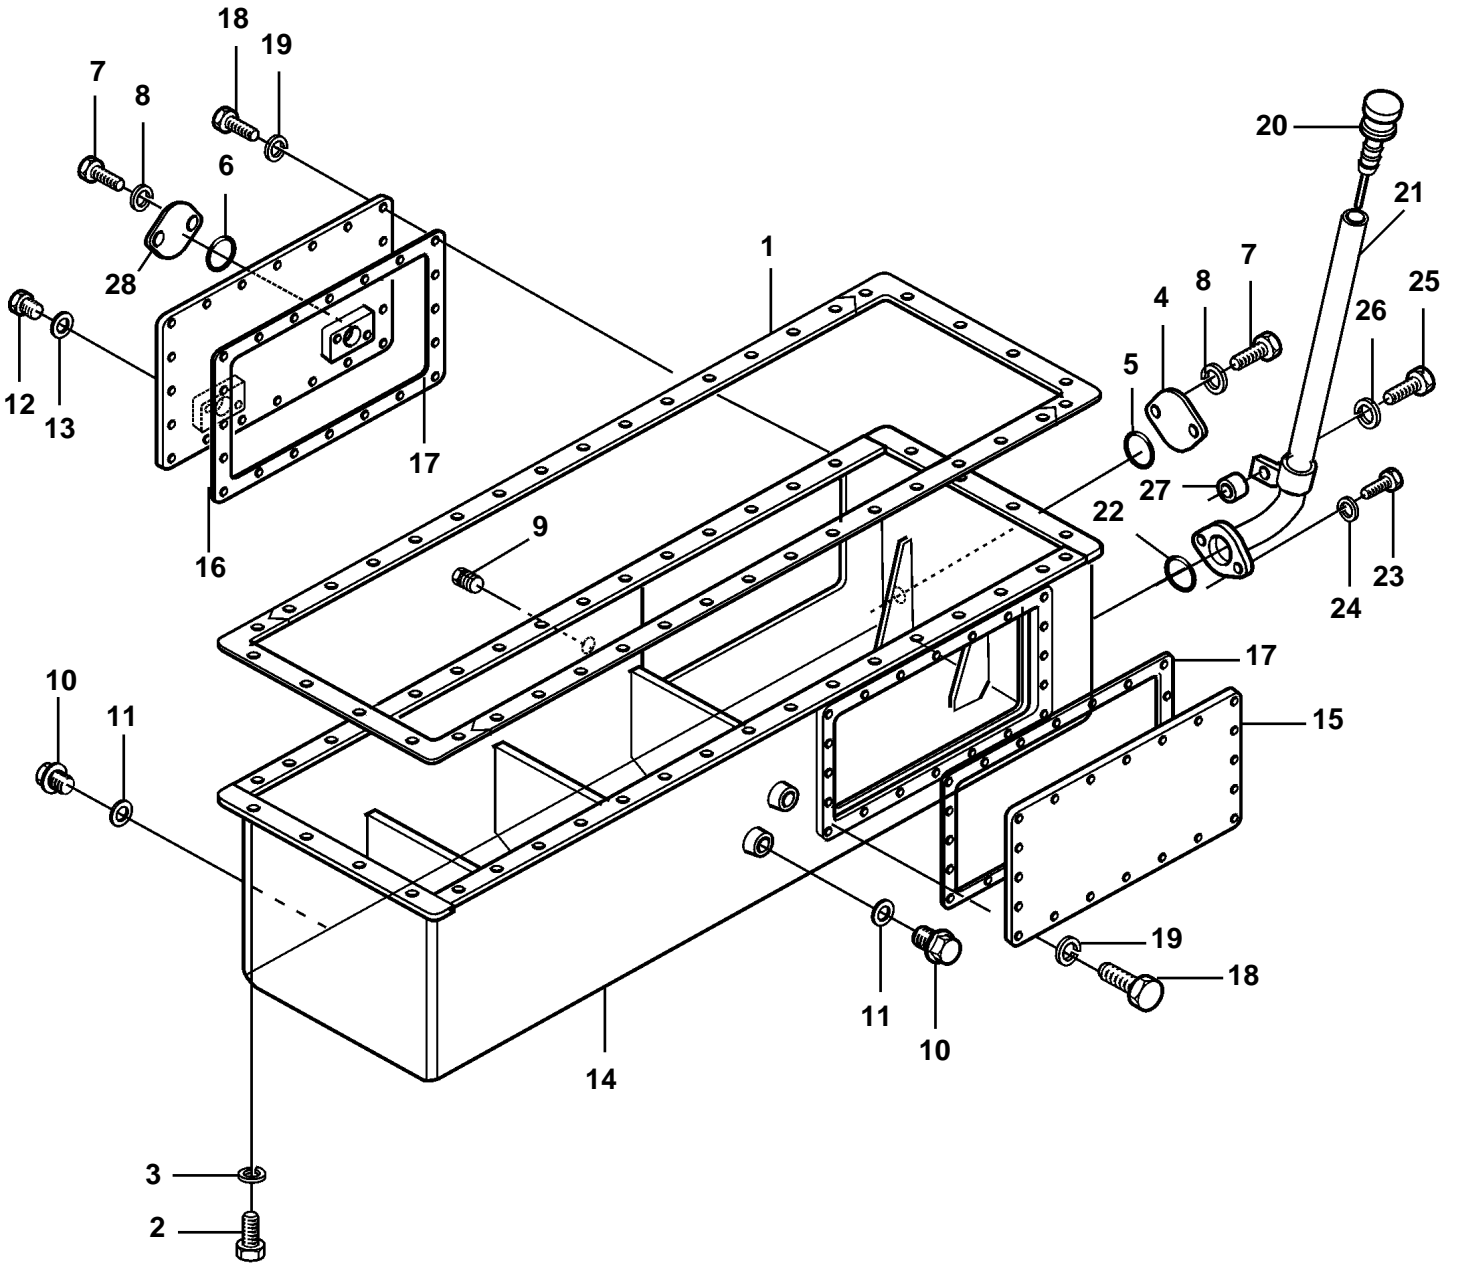

D25A-MT AUX, D25A-MS AUX, D30A-MT AUX, D30A-MS AUX

19356

D25A-MT AUX, D25A-MS AUX, D30A-MT AUX, D30A-MS AUX

REF	PART NO.	QTY	DESCRIPTION
1	3835138	1	Gasket
2	3832058	41	Screw
3	3832245	41	Spring washer
4	3831665	1	Cover
5	3831574	1	O-ring
6	3831572	1	O-ring
7	3832056	4	Screw
8	3832245	4	Spring washer
9	3832342	1	Plug
10	3832333	2	Plug
11	3831600	2	Sealing washer
12	3832330	2	Plug
13	3831596	2	Sealing washer
14	3833951	1	Oil pan
15	3831695	1	Cover
16	3831770	1	Cover
17	3835124	2	Gasket
18	3832042	40	Screw
19	3832233	40	Spring washer
20	3835181	1	Plug
21	3835161	1	Oil pipe
22	3831574	1	O-ring
23	3832056	2	Screw
24	3832245	2	Spring washer
25	3832077	1	Screw
26	3832245	1	Spring washer
27	3835212	1	Spacer
28	3831665	1	Cover