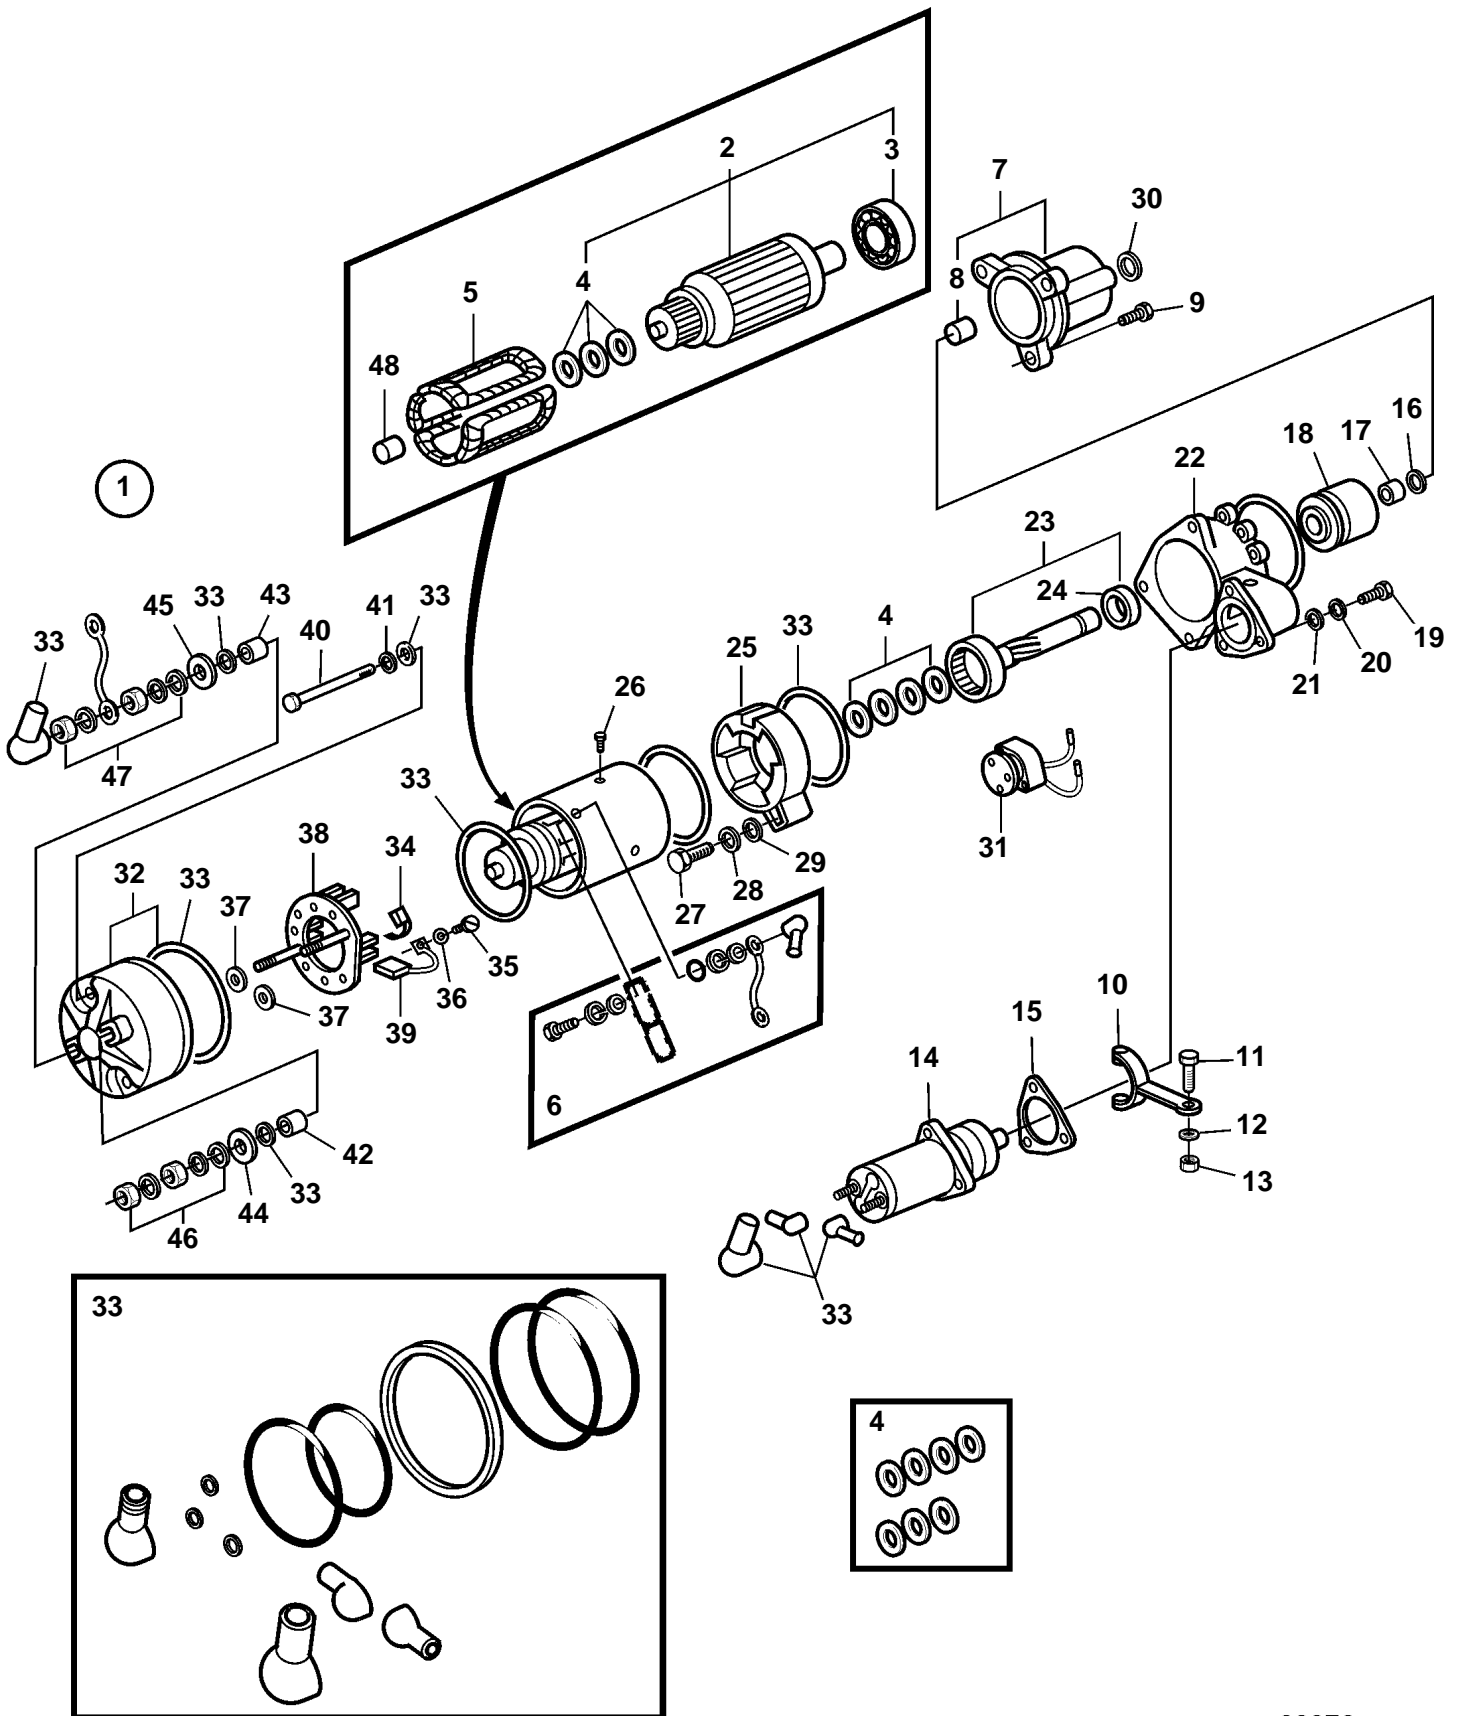

D25A-MT AUX, D25A-MS AUX, D30A-MT AUX, D30A-MS AUX

22070

**D25A-MT AUX, D25A-MS AUX, D30A-MT AUX, D30A-MS AUX**

REF	PART NO.	QTY	DESCRIPTION	NOTES
1	3835216	1	Starter motor	
2		1	· Rotor	
3	3832162	1	· · Bearing	
4	3834865	1	· · Washer kit	
	3834865	1	· Washer kit, shaft	
5	3833206	1	· Stator	
6			· Connector kit	Not marketed by Volvo Penta.
7	3833031	1	· Bearing housing	
8	3834930	1	· · Bearing bushing	
9		1	· Screw	Not marketed by Volvo Penta.
10	3833720	1	· Lever	
11		1	· Screw	Not marketed by Volvo Penta.
12		1	· Washer	Not marketed by Volvo Penta.
13		1	· Nut	Not marketed by Volvo Penta.
14	3834757	1	· Starter solenoid	
15		1	· Gasket	Not marketed by Volvo Penta.
16	3834349		· Lock ring	
17	3834733	1	· Sleeve	
18	3836534	1	· Clutch	
19		1	· Screw	Not marketed by Volvo Penta.
20		1	· Spring washer	Not marketed by Volvo Penta.
21		1	· Washer	Not marketed by Volvo Penta.
22	3833029	1	· Bracket	
23	3834495	1	· Shaft	
24	3832161	1	· · Bearing	
25	3833027	1	· Bracket	
26		1	· Screw	Not marketed by Volvo Penta.
27		1	· Screw	Not marketed by Volvo Penta.
28		1	· Spring washer	Not marketed by Volvo Penta.
29		1	· Washer	Not marketed by Volvo Penta.
30	3833313	1	· Cover	
31	3835192	1	· Relay	
32	3833018	1	· Bracket	
33	3834434	1	· Sealing ring kit	
34	3834653	4	· Brush spring	
35		1	· Screw	Not marketed by Volvo Penta.
36		1	· Spring washer	Not marketed by Volvo Penta.
37		2	· Washer	Not marketed by Volvo Penta.
38	3833624	1	· Brush retainer	
39	3833078	4	· Carbon brush	
40	3832191	2	· Screw	
41		1	· Washer	Not marketed by Volvo Penta.
42	3834775	1	· Housing	
43	3834776	1	· Housing	
44	3834876	2	· Washer	
45	3834877	2	· Washer	
46		1	· Nut set	Not marketed by Volvo Penta.
47		1	· Nut set	Not marketed by Volvo Penta.
48	3834929	1	· Bearing bushing	