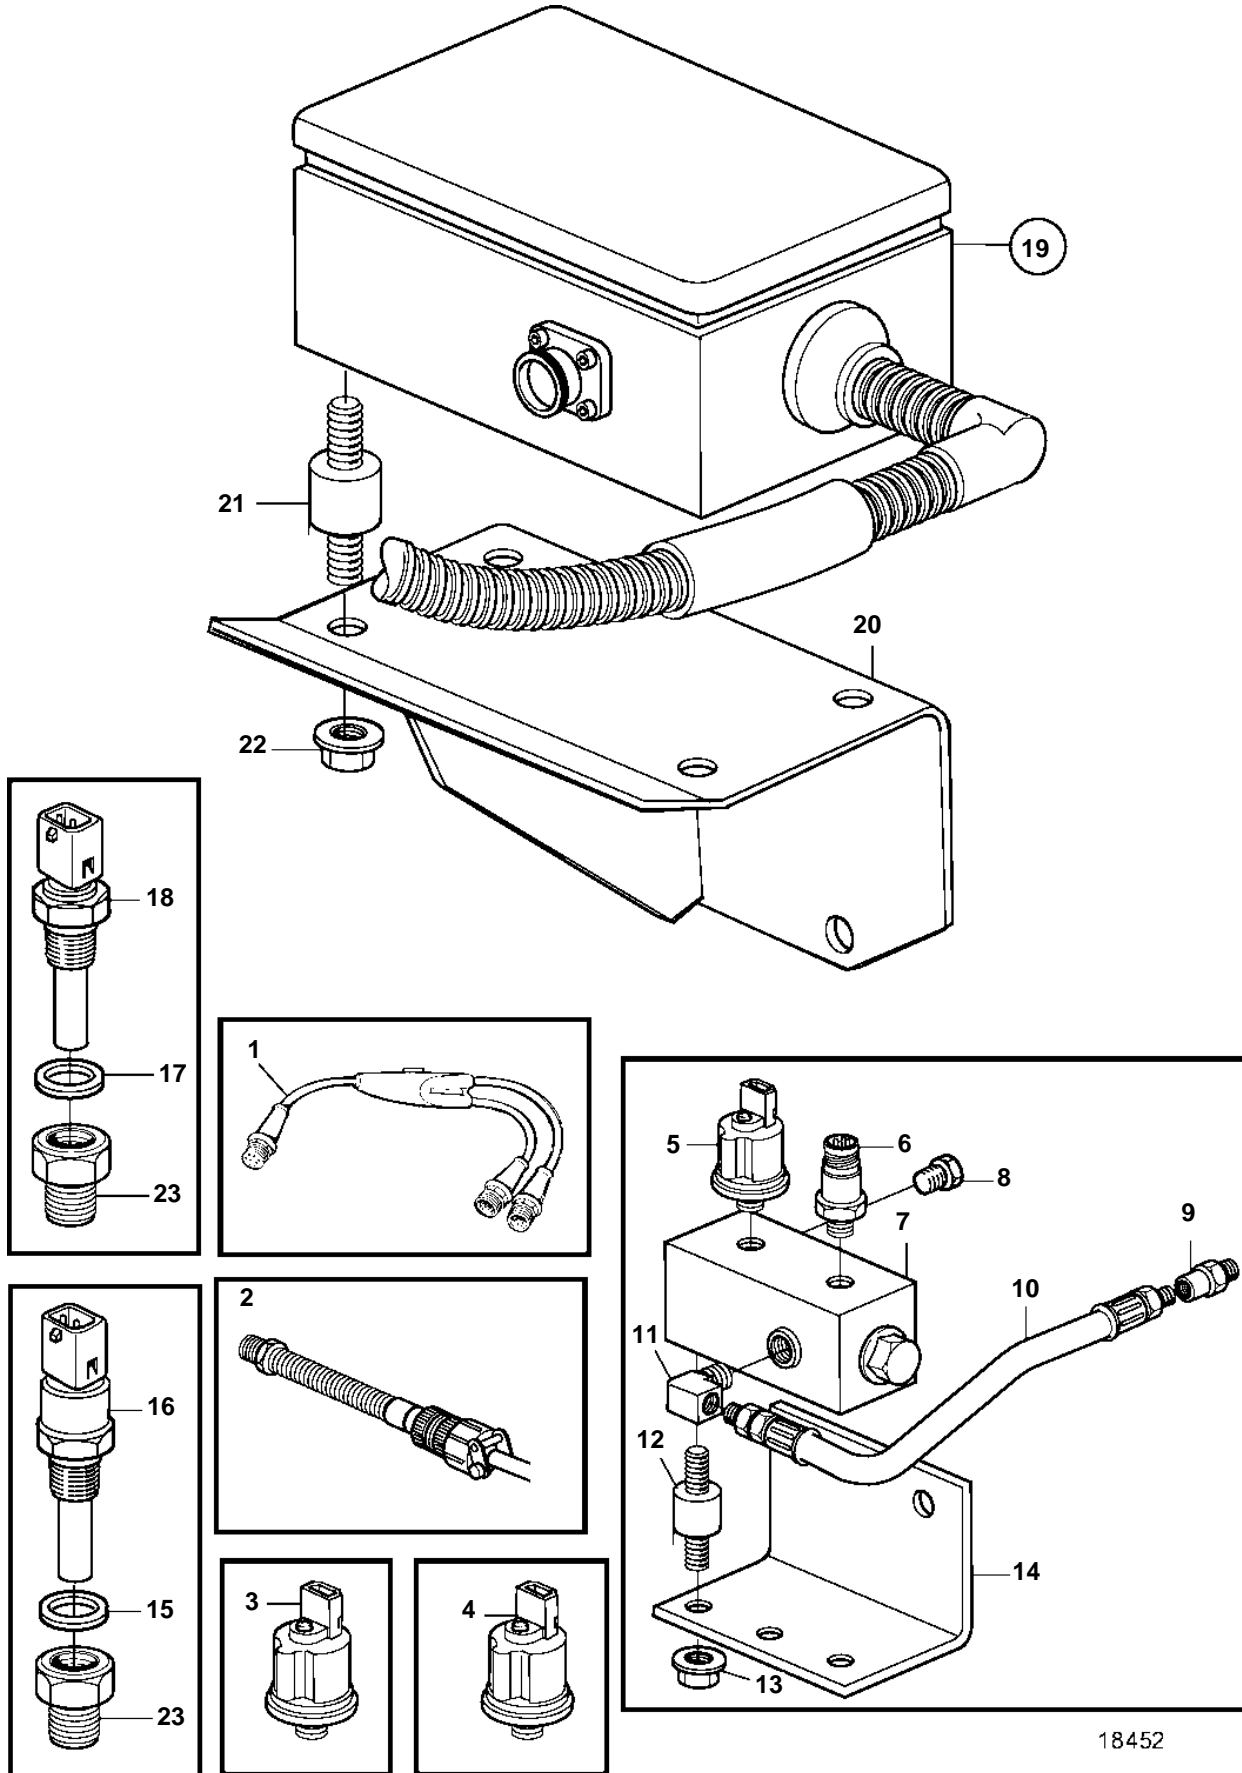

D25A-MT AUX, D25A-MS AUX, D30A-MT AUX, D30A-MS AUX

18452

D25A-MT AUX, D25A-MS AUX, D30A-MT AUX, D30A-MS AUX

REF	PART NO.	QTY	DESCRIPTION	SEE SEC.
1	1140598	1	Y-koppling	
2	863618	1	Impulse sensor	
3	866839	1	Pressure sensor, oil pressure-reverse gear	
4	866837	1	Pressure sensor, turbo	
5	866836	1	Pressure sensor, oil-engine	
6	20382506	1	Breaker	
7	3835882	1	Bracket	
8	479979	1	Plug	
9	180009	1	Nipple	
10	344624	1	Hose	
11	180110	1	Elbow nipple	
12	3574797	2	Rubber cushion	
13	945407	2	Flange nut	
14	3836037	1	Bracket	
15	11998	1	Gasket	
16	858229	1	Thermo monitor, coolant water	
17	11998	1	Gasket	
18	862567	1	Temperature sensor, coolant water	
19		1	Wiring harness	
				4881
20	3836033	1	Bracket	
21	3574797	4	Rubber cushion	
22	945407	4	Flange nut	
23	3836036	2	Adapter	