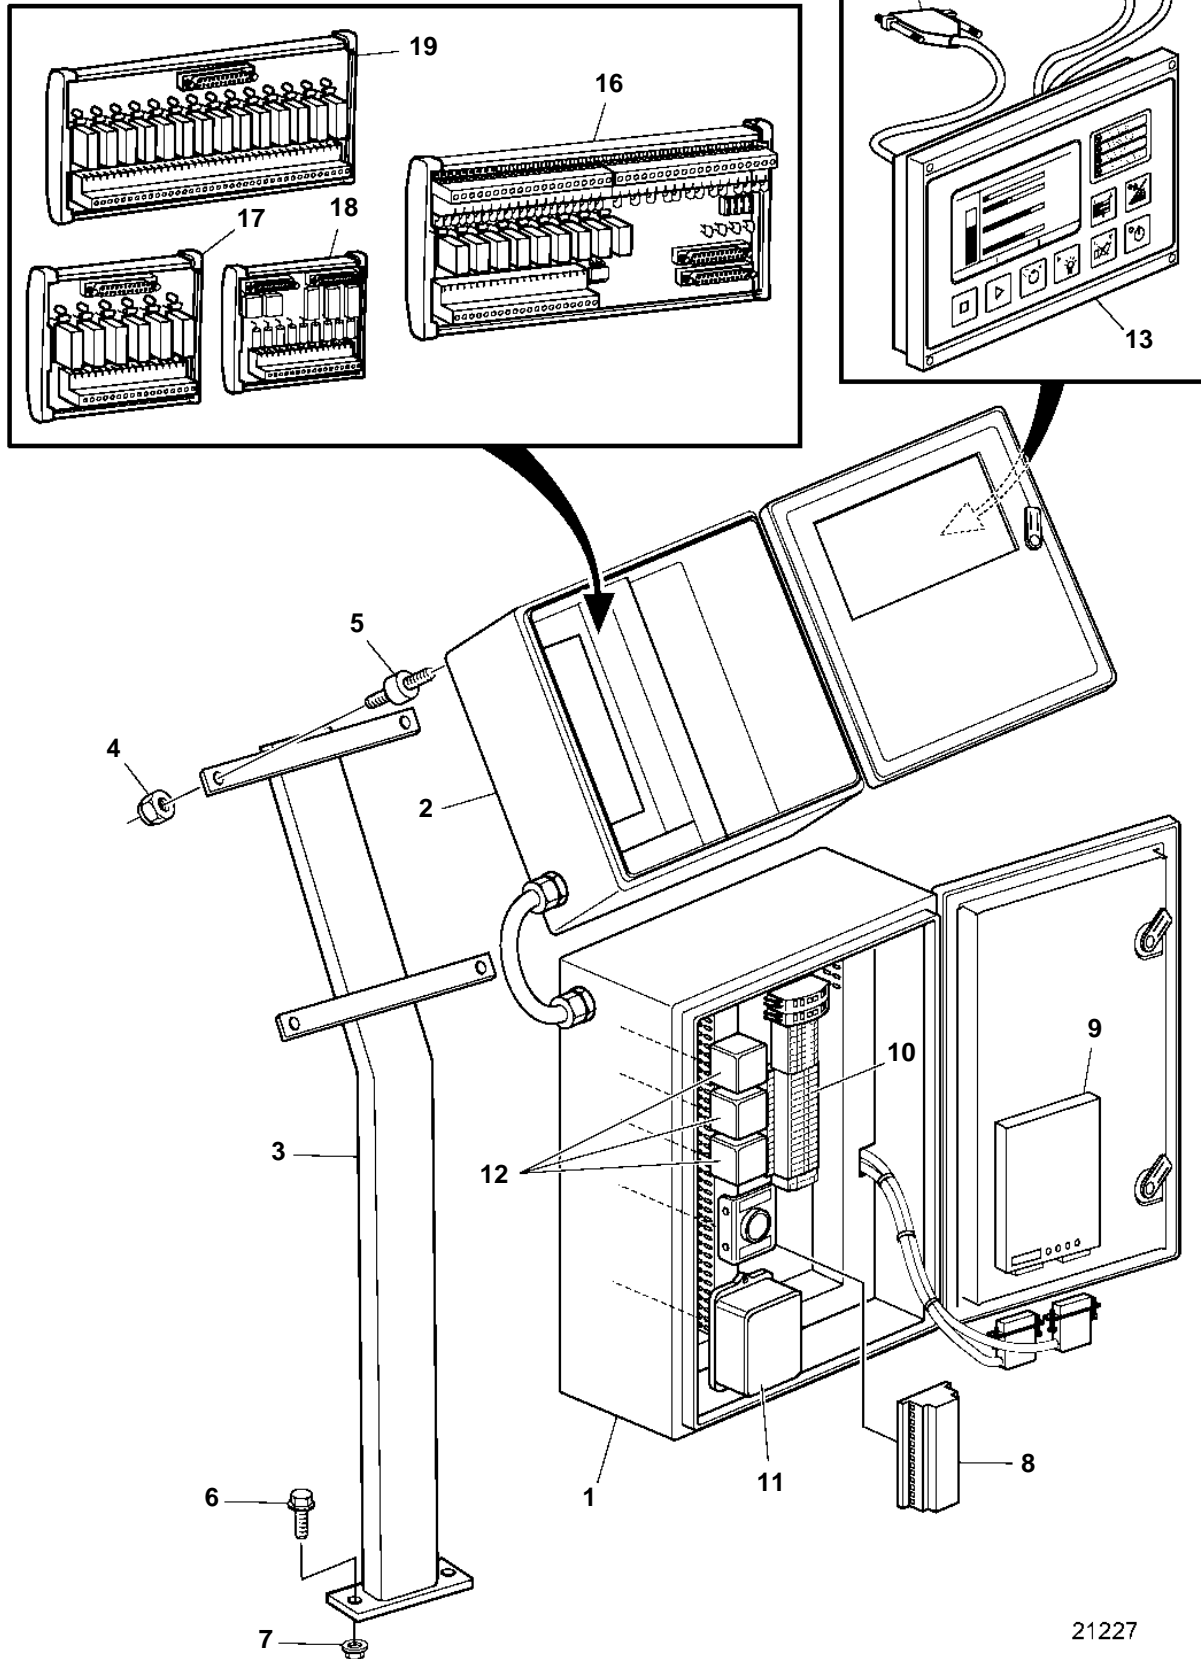

D25A-MT AUX, D25A-MS AUX, D30A-MT AUX, D30A-MS AUX

21227

D25A-MT AUX, D25A-MS AUX, D30A-MT AUX, D30A-MS AUX

REF	PART NO.	QTY	DESCRIPTION	SEE SEC.	NOTES
1		1	Coupling box		
2	3830520	1	Box		
3	3807183	1	Bracket		
4	948645	8	Lock nut		
5	863415	4	Rubber cushion		
6	965193	2	Screw		
7	971099	2	Flange lock nut		
8	3819845	1	Electronic unit		
			Bulletin P-28-4-4	P-28-4-4-EN	Software Handling Procedures
9	881661	1	Electronic unit		
10	881886	1	Terminal block		
11	881795	1	Wiring harness		SOCKET A
	881796	1	Wiring harness		SOCKET B
12	881885	1	Wiring harness		
13		1	Control unit		For spare part, contact your local Volvo Penta dealer.
14	874163	2	Wiring harness		25-pin D-SUB
15	874166	1	Wiring harness		15-pin D-SUB
16		1	Terminal		RK-66. For spare part, contact your local Volvo Penta dealer.
17	874165	1	Relay		MK-6
18	874243	1	Relay		AK-6
19	874164	1	Relay		MK-14