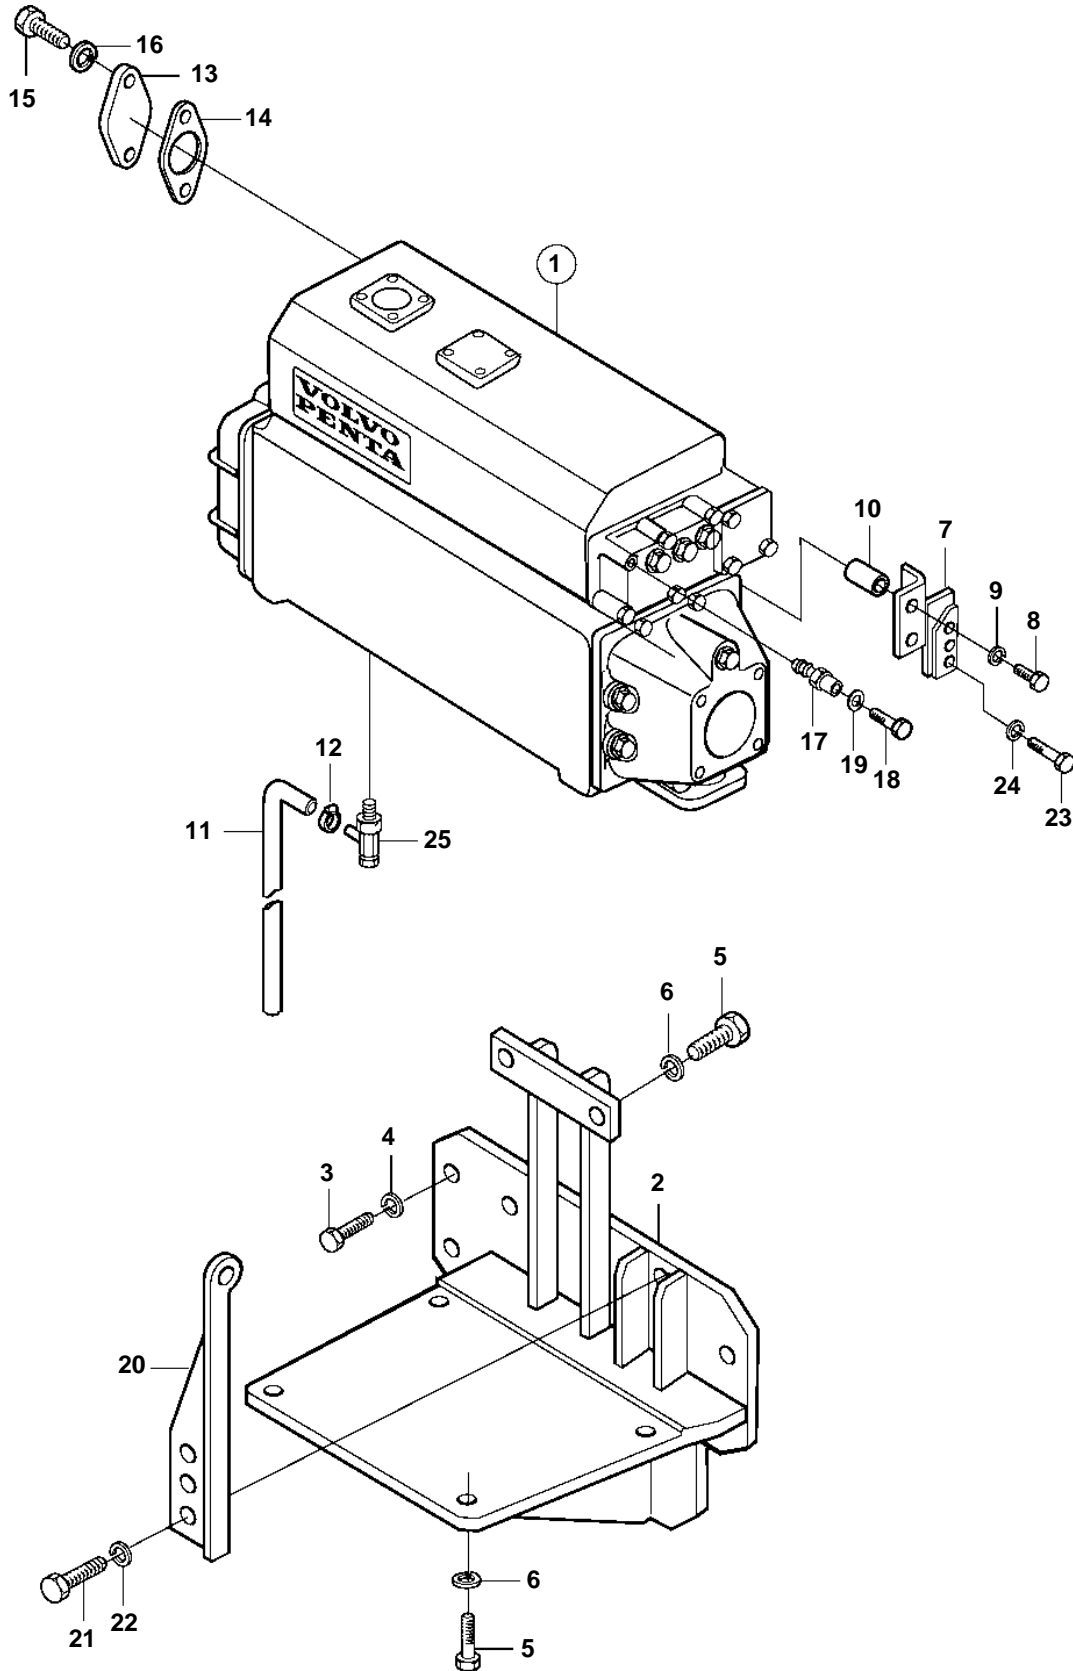

D30A-MT AUX

18660

## D30A-MT AUX

REF	PART NO.	QTY	DESCRIPTION	SEE SEC.
1		1	Heat exchanger	
				4846
2	3836358	1	Bracket	
3	3832063	8	Screw	
4	3832245	8	Spring washer	
5	3831603	6	Screw	
6	3832245	6	Spring washer	
7	889009	1	Stay	
8	3832107	2	Screw	
9	3832233	2	Spring washer	
10	3835209	2	Spacer	
11	3831619	1	Drain pipe	
12	3831614	1	Clamp	
13	3831665	1	Cover	
14	3831639	1	Gasket	
15	3835726	2	Screw	
16	3832245	2	Spring washer	
17	3833276	1	Connector	
18	3832064	1	Plug	
19	3831595	1	Sealing washer	
20	3836359	1	Anchorage	
21	3832098	3	Screw	
22	3832282	3	Spring washer	
23	3832058	3	Screw	
24	3832245	3	Spring washer	
25		1	Drain cock	4846