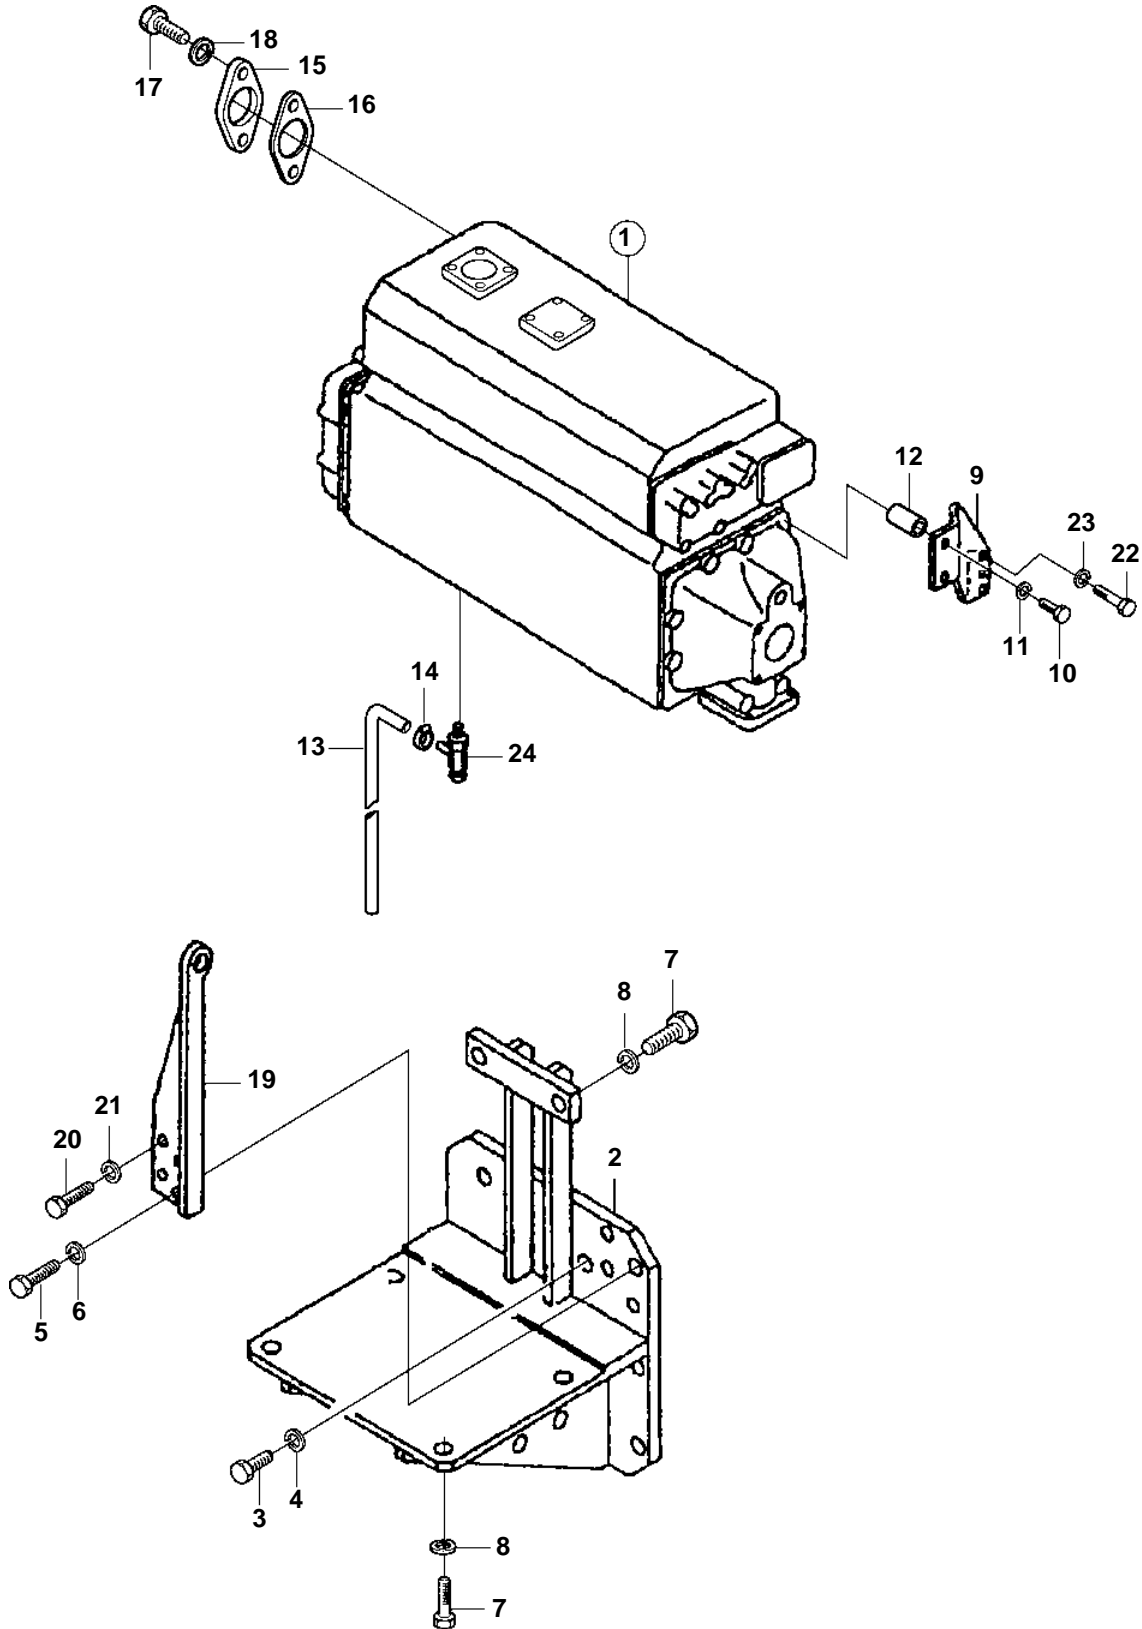

D25A-MT AUX

## D25A-MT AUX

REF	PART NO.	QTY	DESCRIPTION	SEE SEC.
1		1	Heat exchanger	
				4846
2	3834966	1	Bracket	
3	3832063	7	Screw	
4	3832245	7	Spring washer	
5	3832066	1	Screw	
6	3832245	1	Spring washer	
7	3831603	6	Screw	
8	3832245	6	Spring washer	
9	889009	1	Stay	
10	3832107	2	Screw	
11	3832233	2	Spring washer	
12	3835209	2	Spacer	
13	3831619	1	Drain pipe	
14	3831614	1	Clamp	
15	3831665	1	Cover	
16	3831639	1	Gasket	
17	3835726	2	Screw	
18	3832245	2	Spring washer	
19	3835067	1	Anchorage	
20	3832098	3	Screw	
21	3832282	3	Spring washer	
22	3832058	3	Screw	
23	3832245	3	Spring washer	
24		1	Drain cock	4846