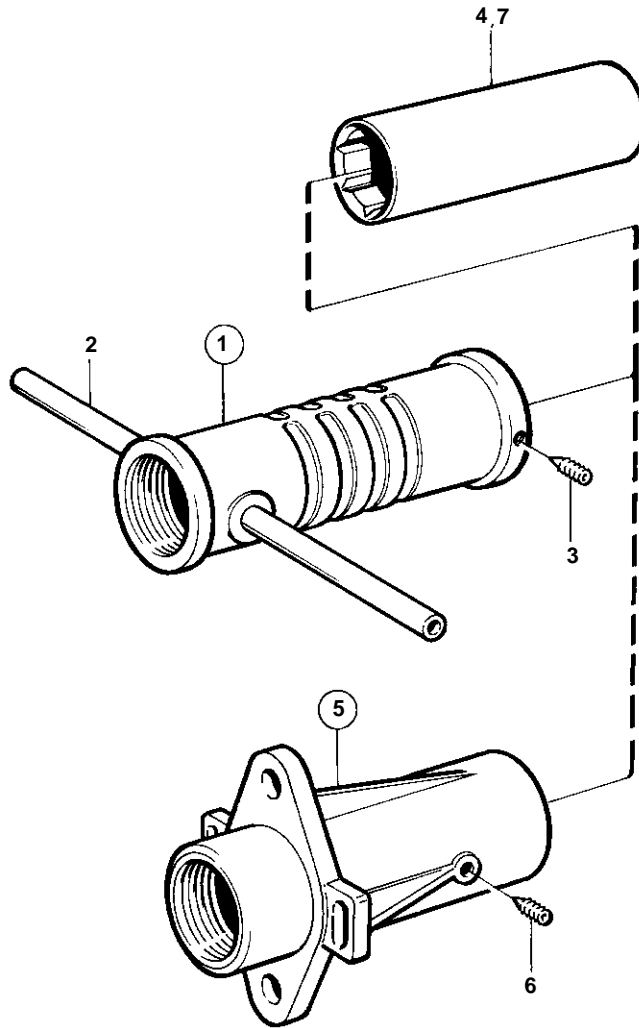

D2-75A, D2-75B, D2-75C, D2-75F

9665

**D2-75A, D2-75B, D2-75C, D2-75F**

REF	PART NO.	QTY	DESCRIPTION	NOTES
1	827885	1	Stern bearing	For 25mm propeller shaft.
	827886	1	Stern bearing	For 30mm propeller shaft.
2		1	· Tube	
3	942609	3	· Set screw	
4	812914	1	· Rubber bearing	For 25mm propeller shaft.
	812916	1	· Rubber bearing	For 30mm propeller shaft.
5	827780	1	Stern bearing	For 25mm propeller shaft.
	827781	1	Stern bearing	For 30mm propeller shaft.
6	942609	2	· Set screw	
7	812914	1	· Rubber bearing	For 25mm propeller shaft.
	812916	1	· Rubber bearing	For 30mm propeller shaft.