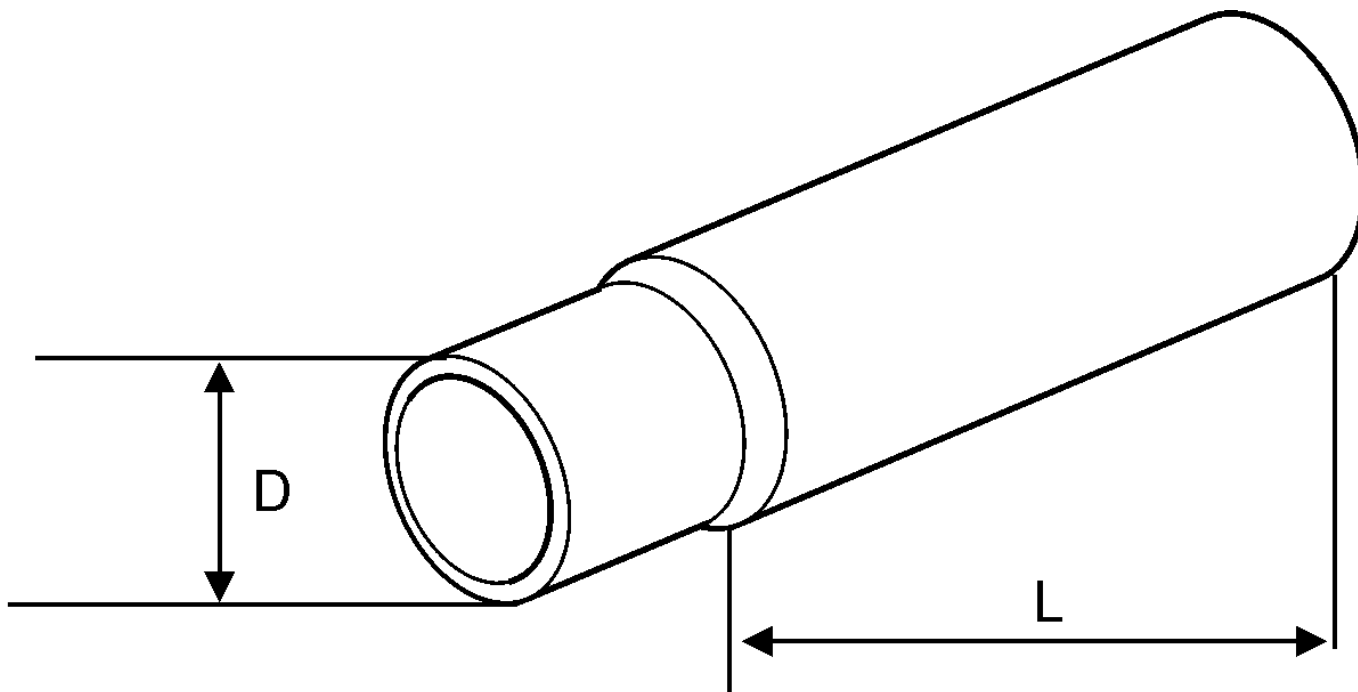

D2-75A, D2-75B, D2-75C, D2-75F

1

8498

D2-75A, D2-75B, D2-75C, D2-75F

REF	PART NO.	QTY	DESCRIPTION	NOTES
1	827893	1	Sleeve tube	D=30mm, L=750mm
	1140028	1	Sleeve	D=30mm, L=1000mm
	1140029	1	Sleeve tube	D=30mm, L=1500mm
	1140030	1	Sleeve tube	D=35mm, L=750mm
	1140031	1	Sleeve tube	D=35mm, L=1000mm
	1140032	1	Sleeve tube	D=35mm, L=1500mm