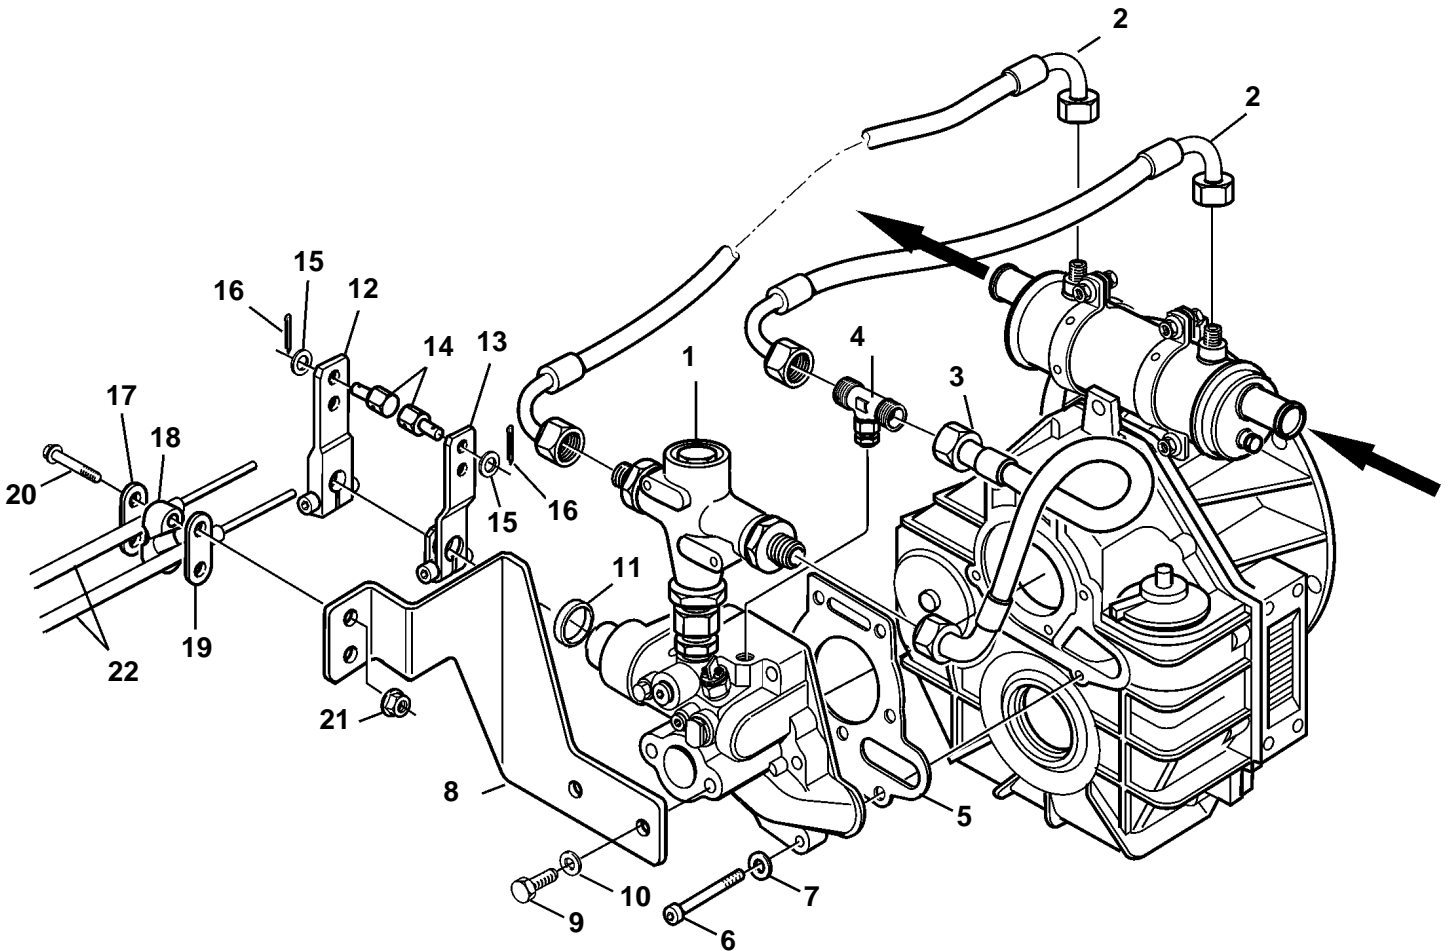

D2-75A, D2-75B, D2-75C, D2-75F

23232

D2-75A, D2-75B, D2-75C, D2-75F

REF	PART NO.	QTY	DESCRIPTION	SEE SEC.
1	3583503	1	Thermostat housing	
2	3583496	2	Hose	
3	3583495	1	Hose	
4		1	T-nipple	
5	3582046	1	Gasket	
6	941761	7	Hex. socket screw	
7	941907	7	Spring washer	
8		1	Retainer	
9		1	Screw	
10		1	Washer	
11	3582053	1	Piston rod seal	
12	3582220	1	Engagement lever	
13	3582055	1	Lever fork	
14	814082	2	Cube	
15	940090	2	Washer	
16	17276	2	Split pin	
17	819068	1	Washer	
18	872074	1	Retainer	
19	872076	1	Washer	
20	969439	2	6 point socket screw	
21	949874	2	Flange lock nut	
22			Control cable	231