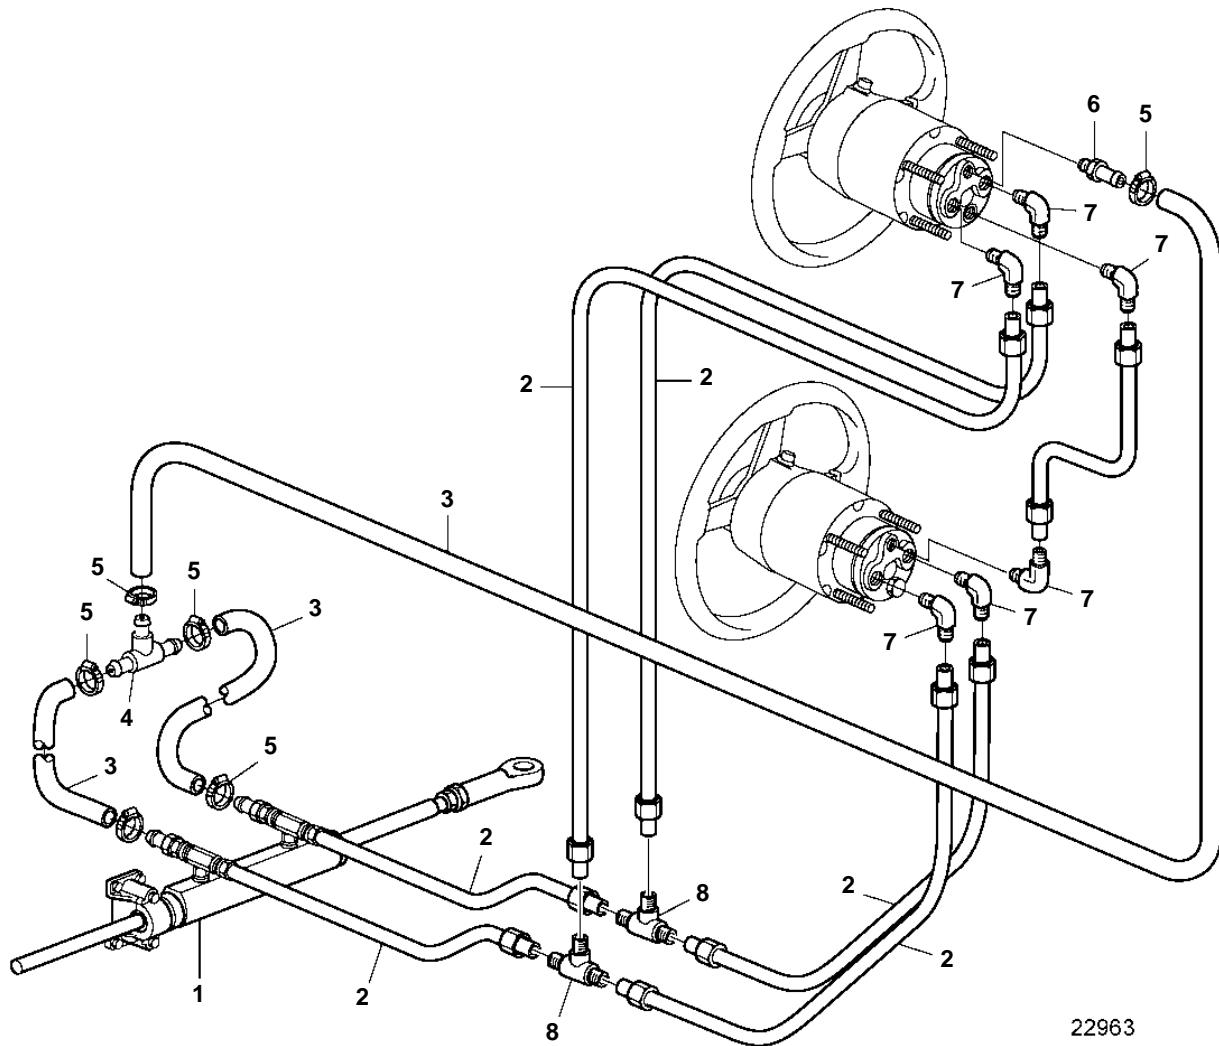

D2-75A, D2-75B, D2-75C, D2-75F

22963

D2-75A, D2-75B, D2-75C, D2-75F

REF	PART NO.	QTY	DESCRIPTION	NOTES
1	3809981	1	Cylinder piston	
	3809982	1	Cylinder	168cc
	3809983	1	Cylinder piston	215cc
2	1140584	X	Pipe	
3	192618	X	Hose	
4		1	T-nipple	Included in kit 3843251.
5		6	Hose clamp	Included in kit 3843251.
6		1	Nipple	Included in kit 3843251.
7		2	Elbow nipple	Included in kit 3843217.
8		2	T-nipple	Included in kit 1140583.