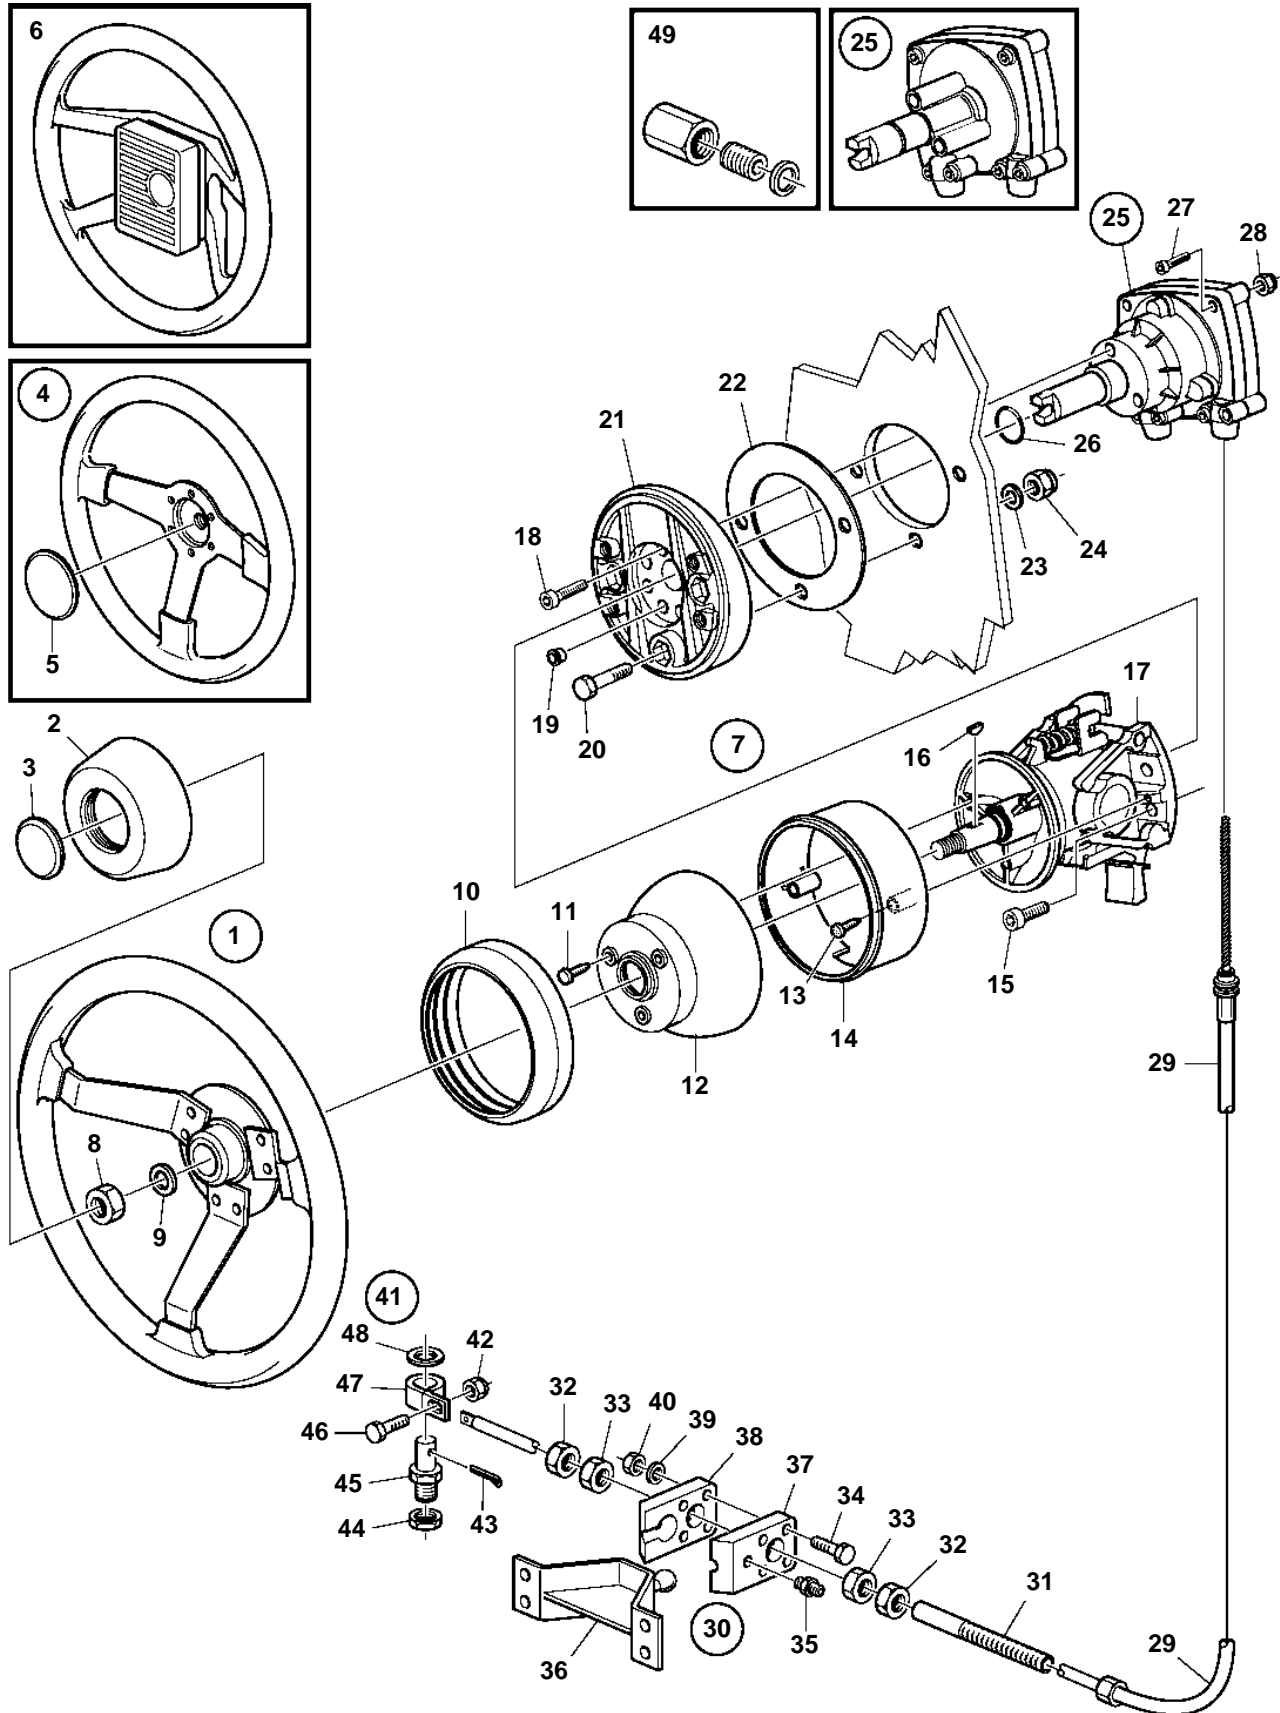

D2-75A, D2-75B, D2-75C, D2-75F

22685

D2-75A, D2-75B, D2-75C, D2-75F

REF	PART NO.	QTY	DESCRIPTION	SEE SEC.	NOTES
1	850936	1	Steering wheel		ALT
2		1	• Steering wheel pad		
3	1140660	1	• Emblem		(850938)
4	3843317	1	Wheel		ALT
5		1	• Emblem		
6	1140334	1	Steering wheel		ALT, WHITE
	1140335	1	Steering wheel		ALT, BLACK
7	3841280	1	Steering wheel adjus		
8	971084	1	• Lock nut		
9	955897	1	• Washer		
10		1	• Sealing strip		
11		3	• Screw		
12		1	• Cover		Agile
13		2	• Screw		
14		1	• Cover		Fixed
15		4	• Allen head screw		
16	160807	1	• Woodruff key		
17		1	• Anchorage		Steering wheel
18		3	• Allen head screw		
19		5	• Plug		
20		3	• Screw		
21		1	• Bracket		
22		1	• Gasket		
23		3	• Washer		
24		3	• Nut		
25	3818025	1	Steering gear		T81C
			• Bulletin P-64-0-1	P-64-0-1-EN	New QL Mechanical and Hydraulic Steering Systems
25	3818027	1	Steering gear		NO-FEEDBACK, TILT WHEEL
			• Bulletin P-64-0-1	P-64-0-1-EN	New QL Mechanical and Hydraulic Steering Systems
26	990696	1	• O-ring		
27	955278	2	• Hexagon screw		
28	963105	2	• Lock nut		
29	3840244	1	Steering cable		L=2000mm
	3840245	1	Steering cable		L = 2250mm
	3840246	1	Steering cable		L=2500mm
	3840247	1	Steering cable		L = 2750mm
	3840248	1	Steering cable		L=3000mm
	3840249	1	Steering cable		L = 3250mm
	3840250	1	Steering cable		L = 3500mm
	3840251	1	Steering cable		L=3750mm
	3840252	1	Steering cable		L=4000mm
	3840253	1	Steering cable		L = 4250mm
	3840254	1	Steering cable		L = 4500mm
	3840255	1	Steering cable		L = 4750mm
	3840256	1	Steering cable		L=5000mm
	3840257	1	Steering cable		L = 5250mm
	3840258	1	Steering cable		L = 5500mm
	3840259	1	Steering cable		L = 5750mm
	3840260	1	Steering cable		L = 6000mm
	3840261	1	Steering cable		L = 6250mm
	3840262	1	Steering cable		L = 6500mm
	3840263	1	Steering cable		L = 6750mm
	3840264	1	Steering cable		L=7000mm
	3840265	1	Steering cable		L = 7250mm
	3840266	1	Steering cable		L = 7500mm
	3840267	1	Steering cable		L=7750mm
	3840268	1	Steering cable		L=8000mm
	3840270	1	Steering cable		L=8250mm
	3840272	1	Steering cable		L = 8500mm
	3840273	1	Steering cable		L=8750mm
	3840274	1	Steering cable		L=9000mm
30	853290	1	Stern attachment		
31	850771	1	• Anchorage		