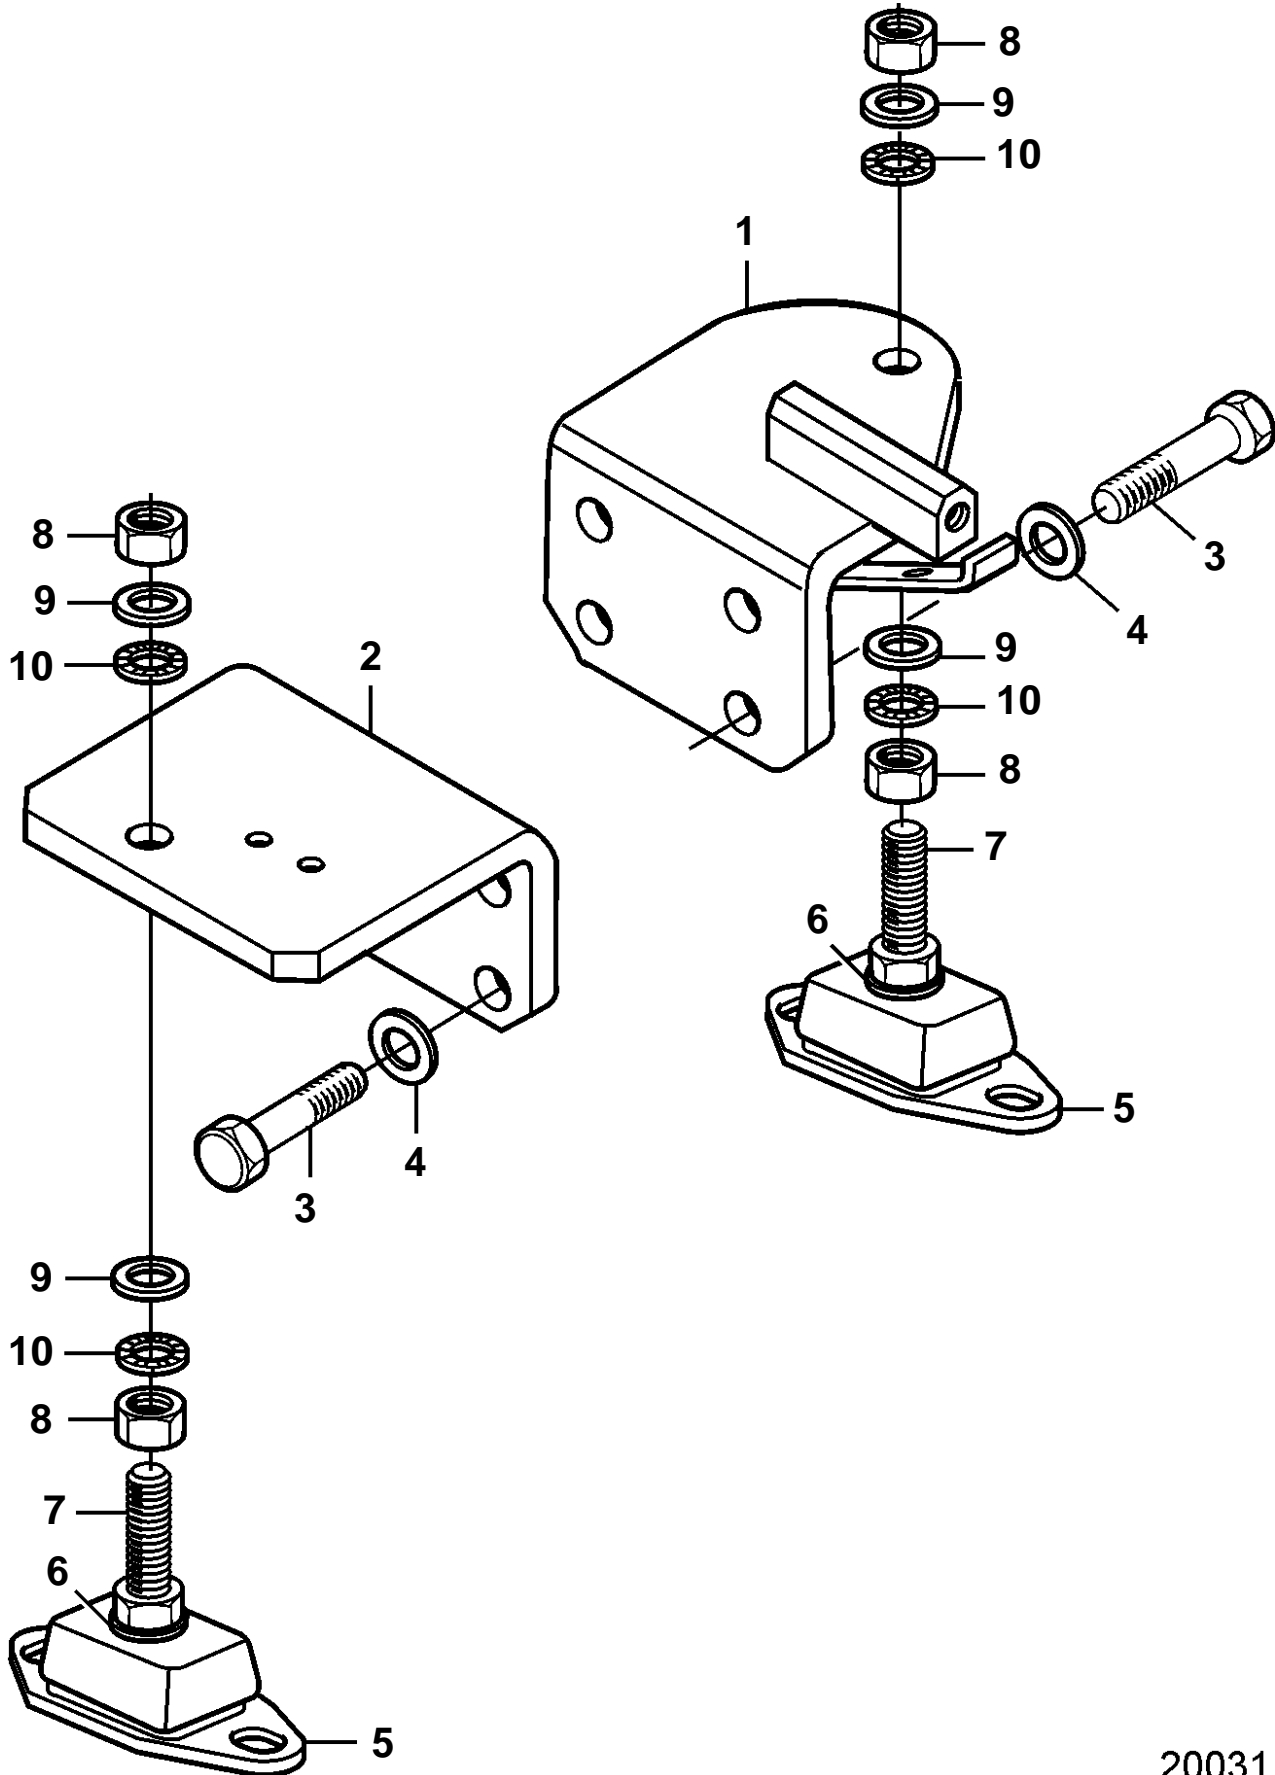

D2-75A, D2-75B, D2-75C, D2-75F

D2-75A, D2-75B, D2-75C, D2-75F

REF	PART NO.	QTY	DESCRIPTION
1	3584087	1	Engine mountings, front
2	3583069	1	Engine mountings, front
3	3583794	8	Screw
4	3583795	8	Washer
5	846765	4	Rubber element
6	955900	4	Washer
7	846768	4	Adjusting screw
8	955805	6	Hexagon nut
9	955900	6	Washer
10	941912	6	Spring washer