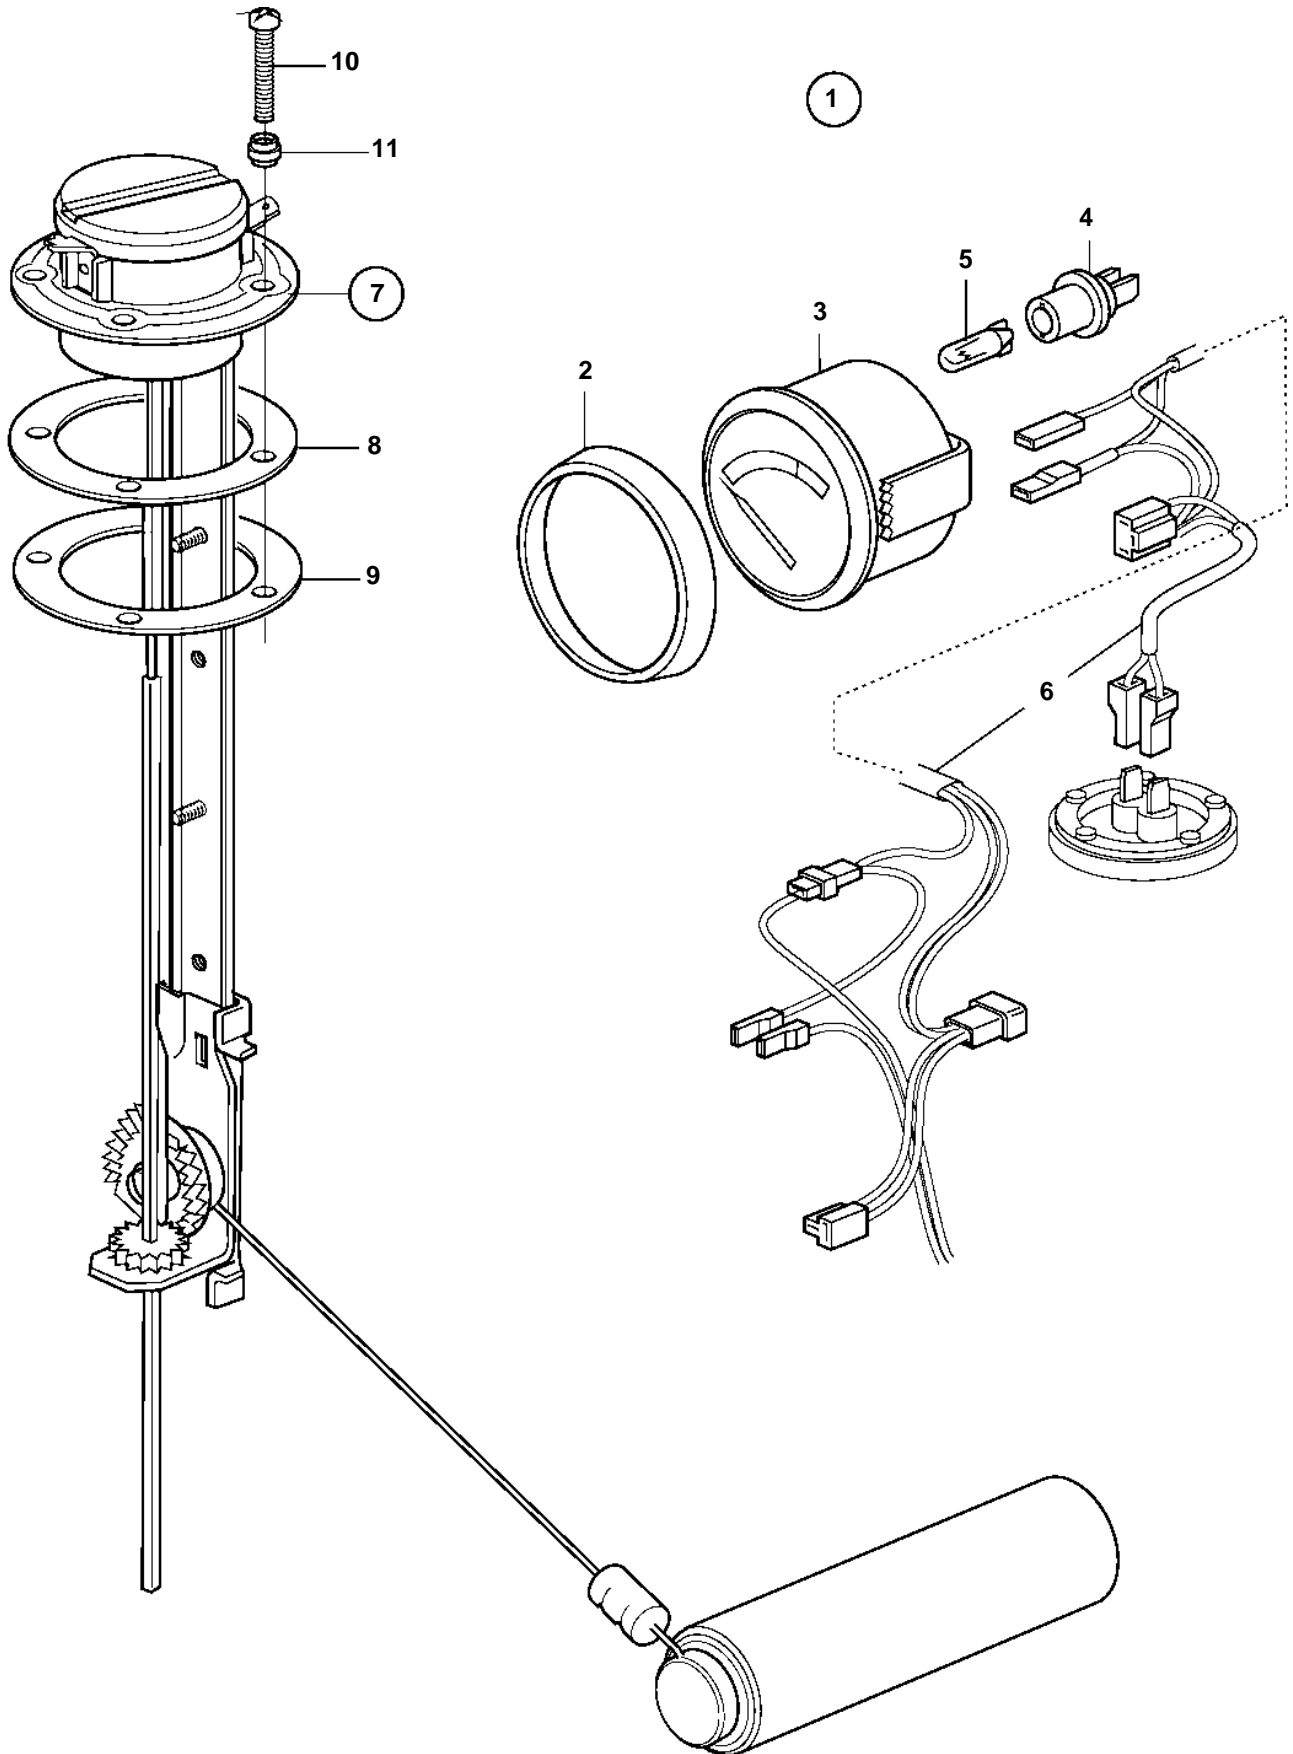

D2-75A

D2-75A

REF	PART NO.	QTY	DESCRIPTION	NOTES
1	873808	1	Fuel gauge	12V (858879)
2	858643	1	• Front ring	
3	863940	1	• Fuel gauge	
4	863945	1	• • Lamp socket	Use white bulb 19923 and socket 808175 for earlier gauges.
5	863946	1	• • Bulb	Use white bulb 19923 and socket 808175 for earlier gauges., 12V, 1,2W RED
6	856867	1	• Cable kit	
7	873772	1	• Tank sensor	(837999)
8	89865	1	• • Gasket	
9	834480	1	• • Flange	
10	969407	4	• • 6 point socket screw	(956078)
	969409	1	• • 6 point socket screw	
11	834481	5	• • Gasket	