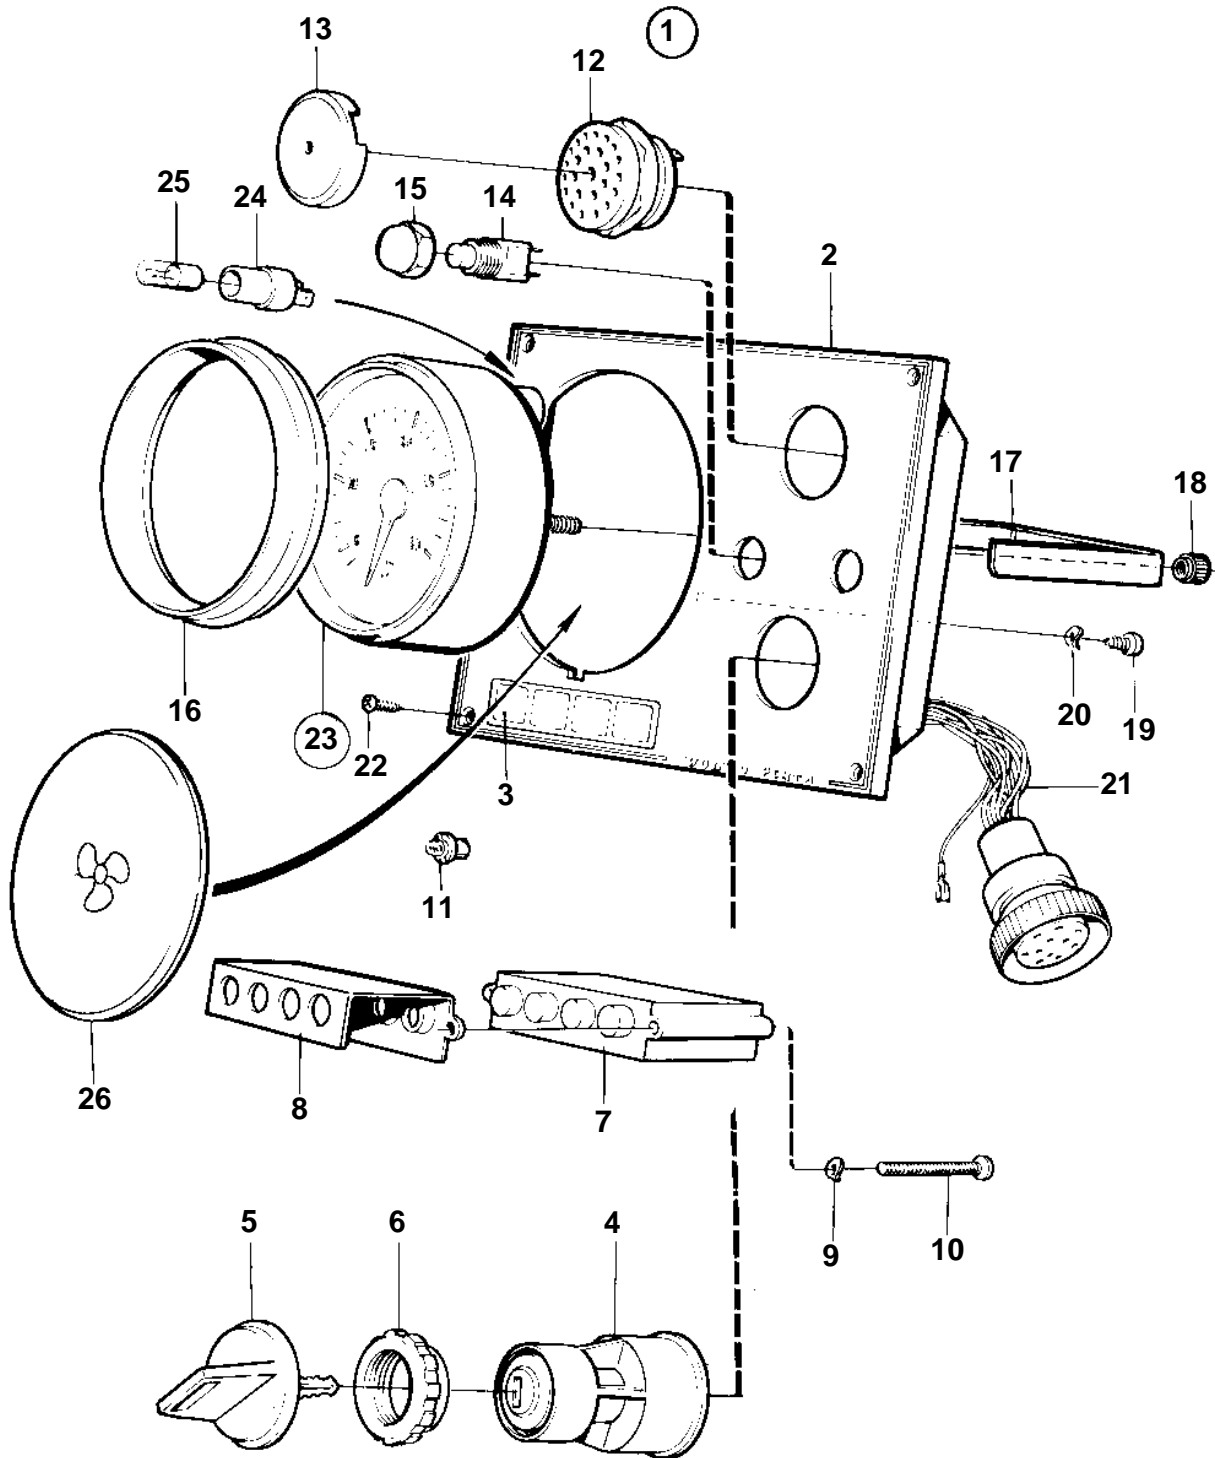

D2-75A

16147

## D2-75A

REF	PART NO.	QTY	DESCRIPTION	SEE SEC.	NOTES
1	3587077	1	Instrument panel		(873593)
2	860183	1	• Instrument panel		
3	858645	1	• Symbol strip		
4	3587072	1	• Starter switch		(864277)
5	859953	2	• • Key		State key code when ordering.
			• Bulletin 49-30	49-30-EN	Key P/N 859953
6	859955	1	• • Plastic nut		
7	873737	1	• Electronic unit		
8	828784	1	• Reflector		
9	941904	2	• Spring washer		
10	941615	2	• Cross recessed screw		
11	19923	4	• Bulb		12V
12	828587	1	• Buzzer		
13	858795	1	• Protecting casing		
14	828584	1	• Toggle switch		ALARM TEST
	828585	1	• Toggle switch		INSTR. LIGHT
15	828586	2	• Nut		
16	873517	1	• Ring		
17	873208	1	• Brace kit		
18		2	• • Nut		
19	949947	1	• Cross recessed screw		
20	941904	1	• Spring washer		
21	828648	1	• Cable kit		
22	828647	4	• Screw		
23	873998	1	Tachometer kit		
24	863945	1	• Lamp socket		
25	863946	1	• Bulb		12V
26	858648	1	Closure		ALT