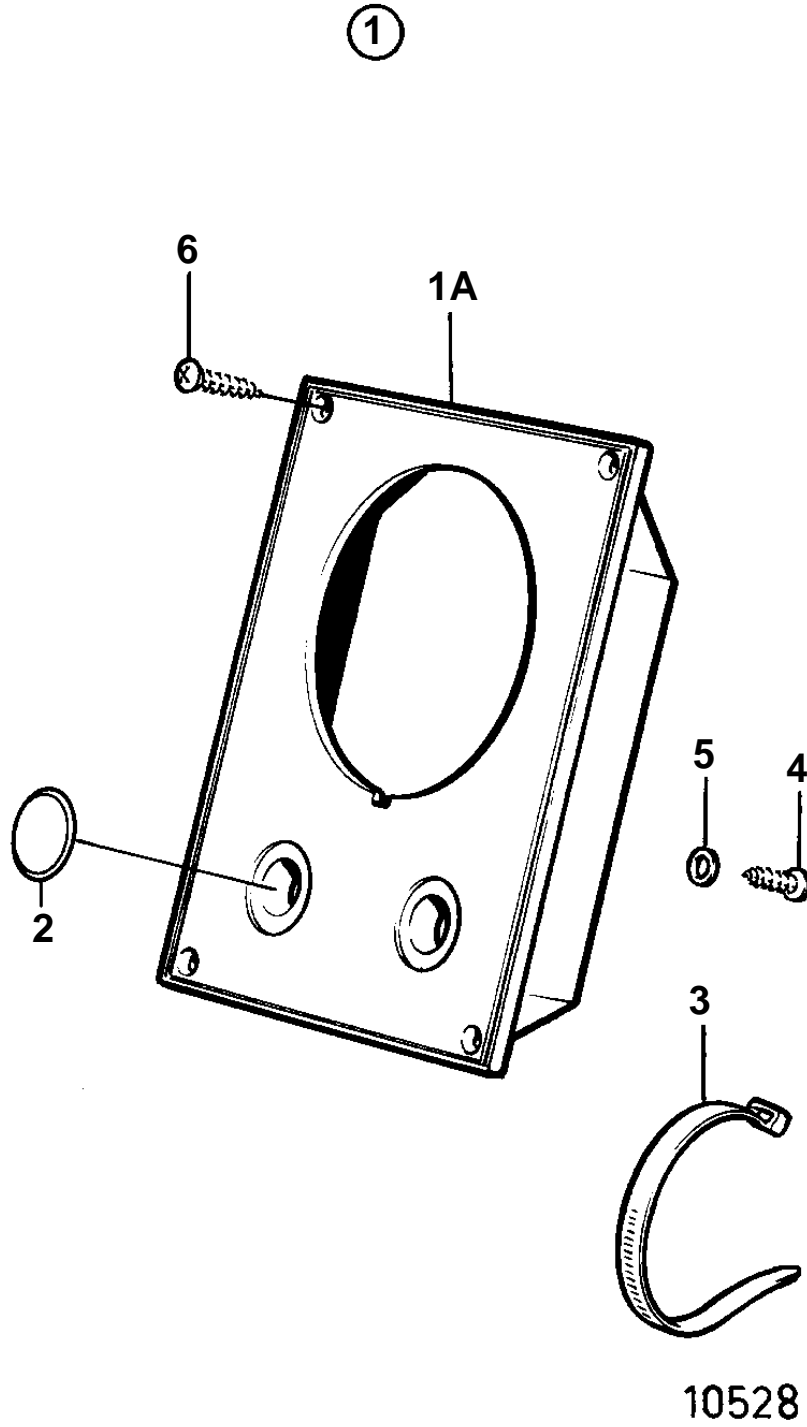

D2-75A

D2-75A

REF	PART NO.	QTY	DESCRIPTION	NOTES
1		1	Instrument panel	For instruments with D=52mm. REPLACED BY 858873
1A		1	· Instrument panel	
2	828607	2	· Cover plate	
3	949666	1	· Cable tie	
4	949947	1	· Cross recessed screw	
5	941904	1	· Spring washer	
6	828647	4	· Screw	