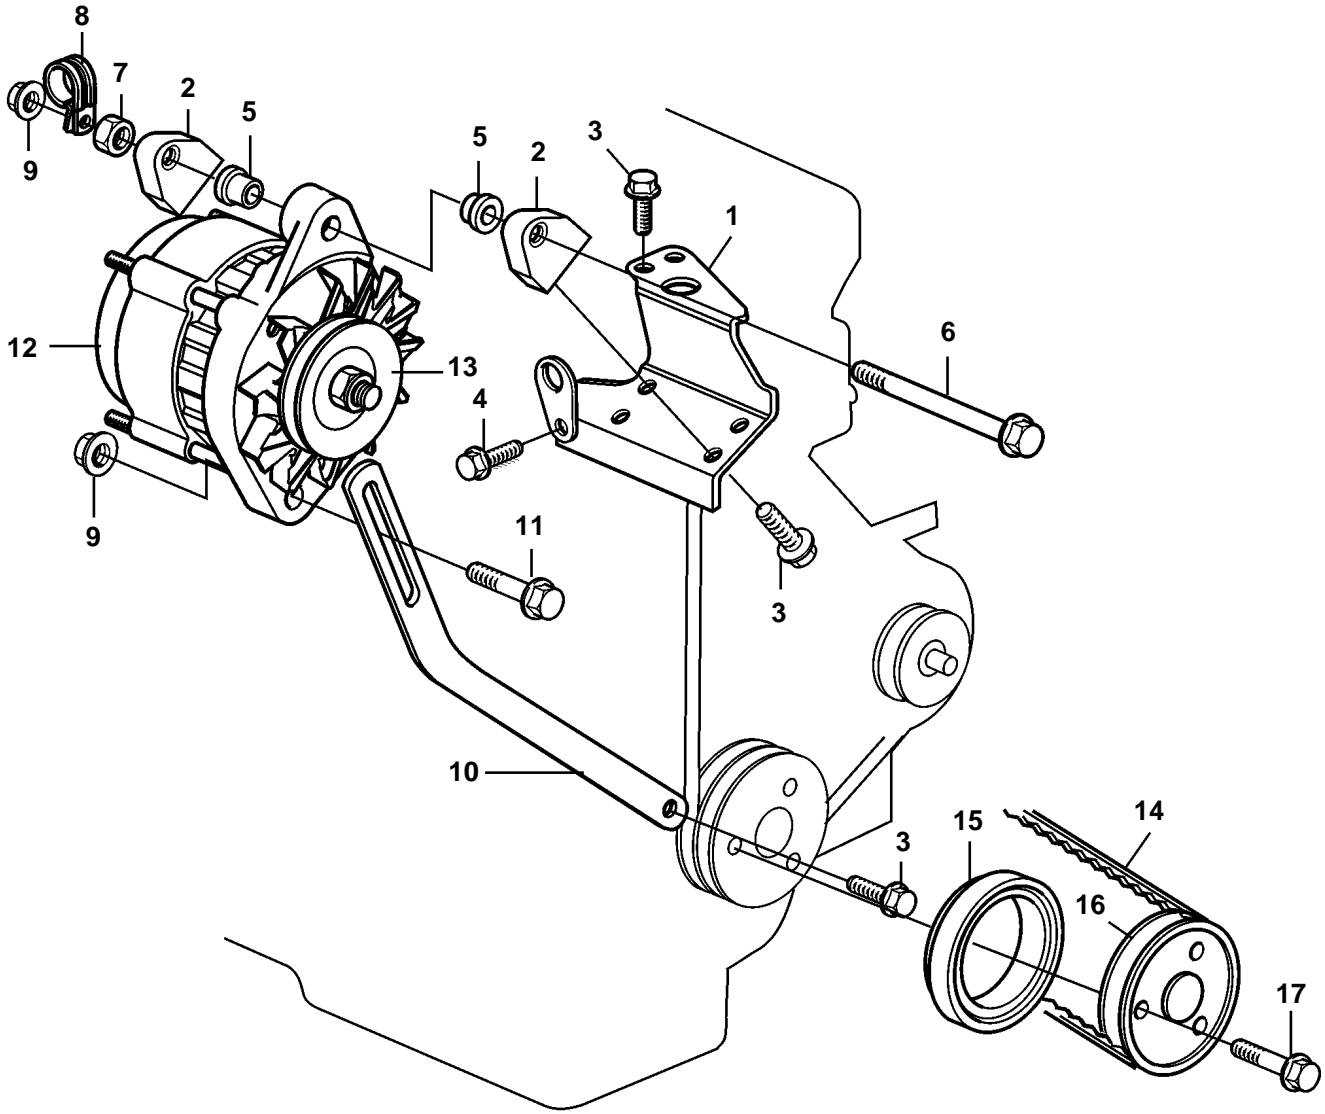

D2-75A, D2-75B, D2-75C

18969

D2-75A, D2-75B, D2-75C

REF	PART NO.	QTY	DESCRIPTION	NOTES
1	3583062	1	Bracket	
2	3580749	2	Anchorage	
3	946440	7	Flange screw	
4	946173	1	Flange screw	
5	859274	2	Washer	
6	968553	1	Flange screw	
7	955782	1	Hexagon nut	
8	949746	1	Clamp	
9	945408	2	Flange nut	
10	845021	1	Tensioner	
11	947760	1	Flange screw	
12	872235	1	Alternator	12V, 60A
	3803260	1	Alternator, exch, exch	12V, 60A
	872927	1	Alternator	24V, 40A
	3803619	1	Alternator, exch, exch	24V, 40A
13	841813	1	Pulley	
14	978710	1	V-belt	
15	3583572	1	Spacer	
16	3581036	1	Pulley	
17	965227	3	Flange screw	
18	1324492	1	Relay	
19	838455	1	Retainer	
20	829714	1	Sealing ring	
21	967583	1	Retainer	
22	19923	1	Bulb	
23	808175	1	Lamp socket	
24	838457	1	Symbol strip	
25	838542	1	Cable trunk	
26	948211	10	Cable tie	