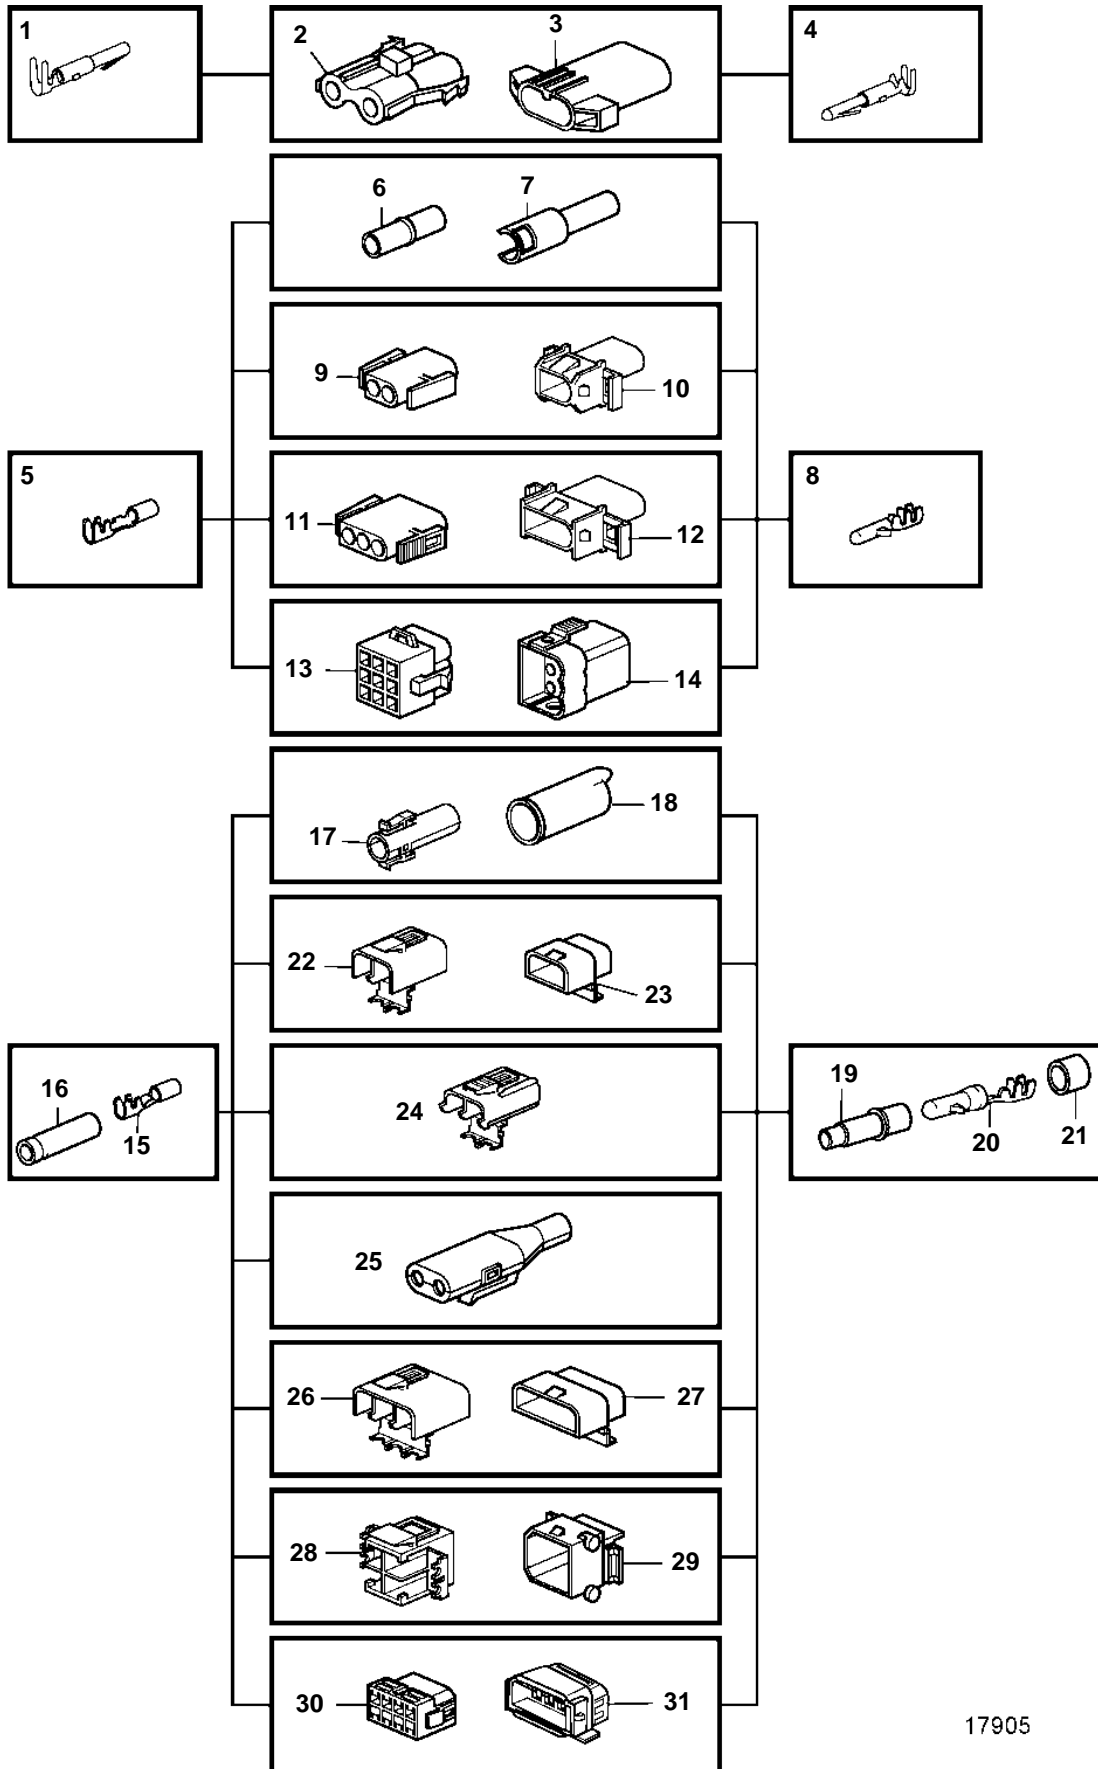

D2-75A, D2-75B, D2-75C, D2-75F

17905

D2-75A, D2-75B, D2-75C, D2-75F

REF	PART NO.	DESCRIPTION	NOTES
1	946038	Cable terminal	2,1x0,5-1mm2
2	944224	Housing	2-POLE
3	944223	Housing	2-POLE
4		Cable terminal	Not marketed by Volvo Penta., 2,1x0,5-1mm2
5	965822	Cable terminal	3,5x1,1-2,5sq.mm
	948289	Cable terminal	3,5x2,5-4,0sq.mm
6	949584	Housing	3,5x1 NATURAL
7	949583	Housing	3,5x1 NATURAL
8	969831	Cable terminal	3,5x0,5-1mm2
	965824	Cable terminal	3,5x1,1-2,5sq.mm
	965825	Cable terminal	3,5x2,6-4,0sq.mm
9	948996	Housing	3,5x2 NATURAL
10	948995	Housing	3,5x2 NATURAL
11	948296	Housing	3,5x3 NATURAL
12	948297	Housing	3,5x3 NATURAL
13	948294	Housing	3,5x9 NATURAL
14	948295	Housing	3,5x9 NATURAL
15	949371	Cable terminal	3,5x0,75-1,5mm2
	1598753	Isolation	3,5x2,5-4,5sq.mm
16	1598753	Isolation	
17	1307035	Housing	1-POLE
18	1308436	Housing	1-POLE
19	1608765	Insulator	
20	965824	Cable terminal	3,5x2,5-4,5sq.mm
21	1608766	Seal	
22	1307048	Housing	2-POLE
23	1307049	Housing	2-POLE
24	970753	Housing	2-POLE
25	1624477	Insulator	2-POLE
26	1259828	Housing	3-pole
27	3523442	Pin housing	3-POLIG (1259829)
28	1259830	Housing	4-POLE
29	1259831	Housing	4-POLE
30	966812	Housing	8-POLE
31	967809	Housing	8-POLE