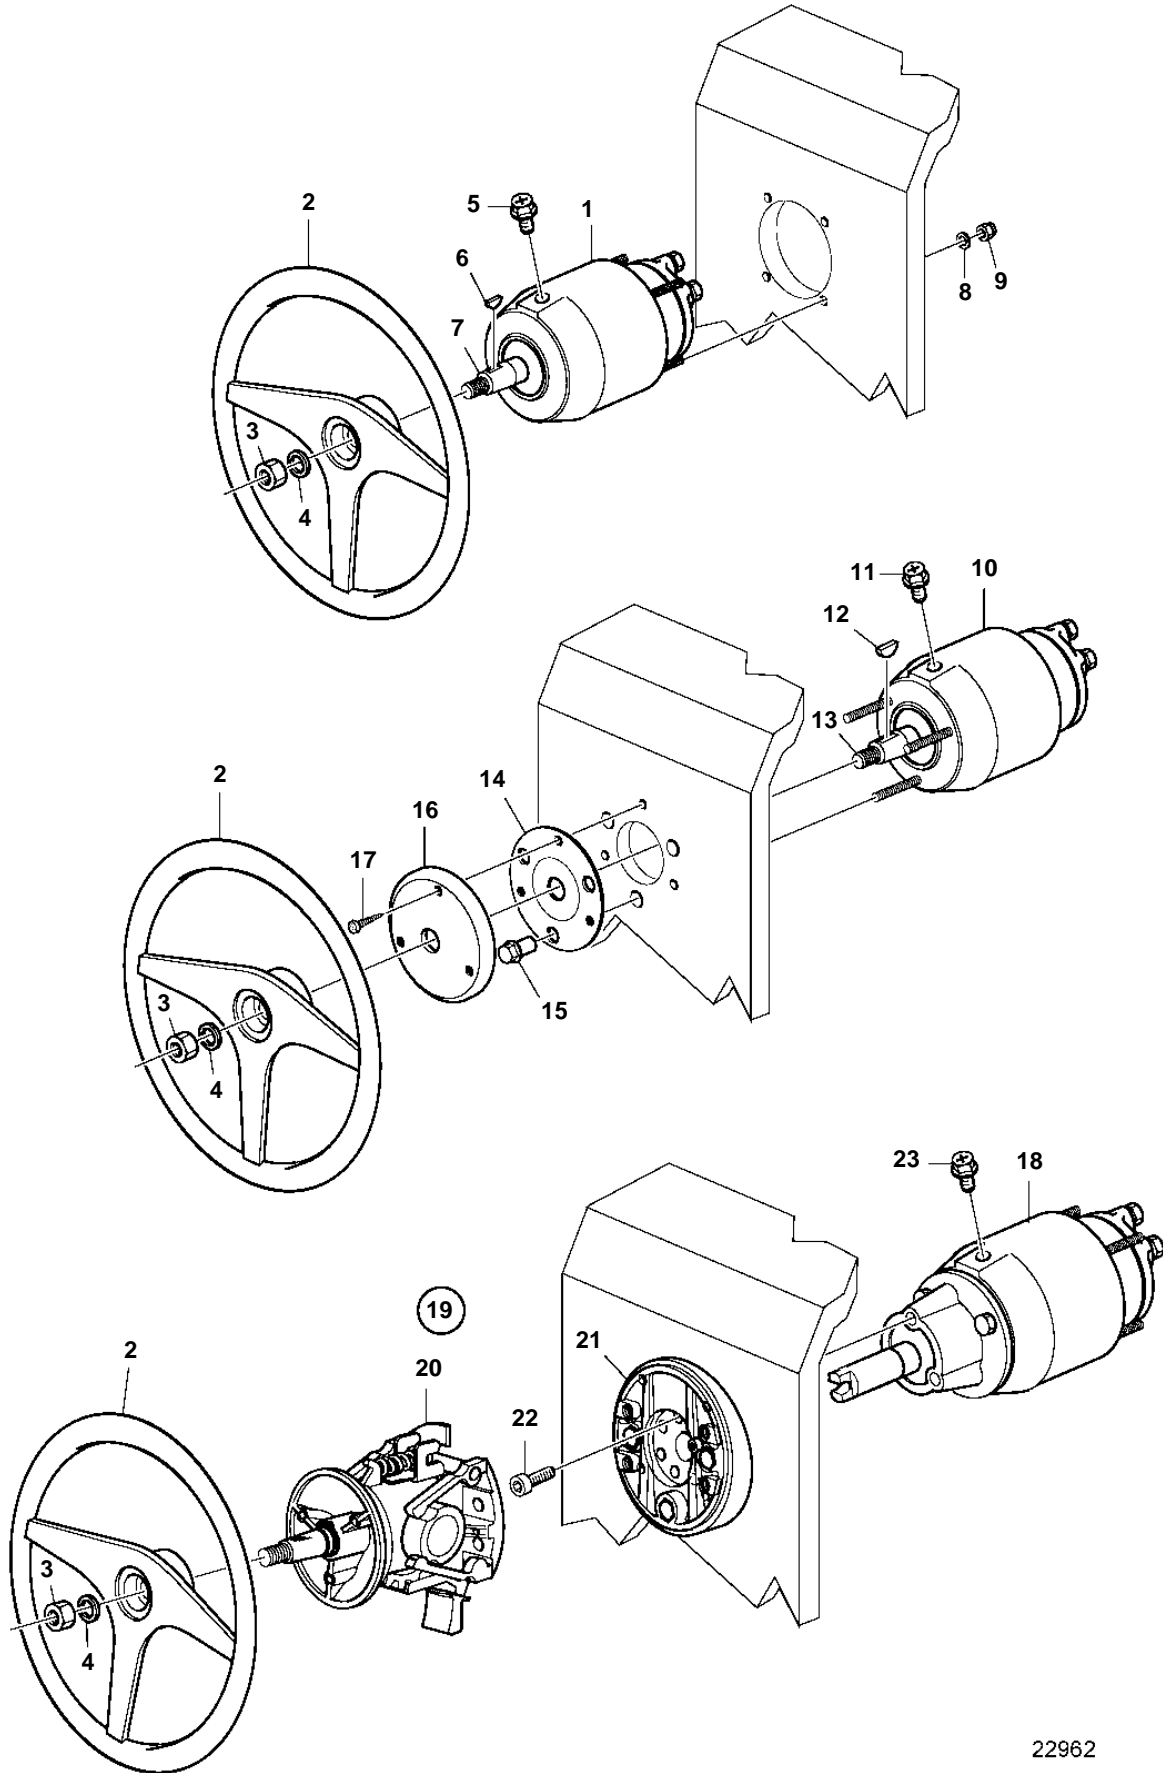

D2-75A

22962

D2-75A

REF	PART NO.	QTY	DESCRIPTION	NOTES
1	3809971	1	Pump	28cc. Front mounted.
	3809972	1	Pump	33cc. Front mounted.
	3809973	1	Pump	39cc. Front mounted.
2	3843317	1	Steering wheel	ALT
	850936	1	Steering wheel	ALT
3		1	Nut	Included in kit.
4		1	Washer	Included in kit.
5		1	Plug	Included in kit.
6		1	Key	Included in kit.
7		2	Elbow nipple	Included in kit.
8		4	Lock nut	Included in kit.
9		4	Washer	Included in kit.
10	3809975	1	Pump	28cc. Rear mounted.
	3809976	1	Pump	33cc. Rear mounted.
	3809977	1	Pump	39cc. Rear mounted.
11		1	Plug	Included in kit.
12		1	Key	Included in kit.
13		2	Elbow nipple	Included in kit.
14		1	Bracket	Included in kit.
15		3	Screw	Included in kit.
16		1	Cover	Included in kit.
17		3	Screw	Included in kit.
18	3809978	1	Pump	28cc. Tilt mounted steering.
	3809979	1	Pump	33cc. Tilt mounted steering.
	3809980	1	Pump	39cc. Tilt mounted steering.
19	3841280	1	Control unit	
20		1	· Control unit	
21		1	· Bracket	
22		3	· Allen head screw	
23		1	Plug	Included in kit.