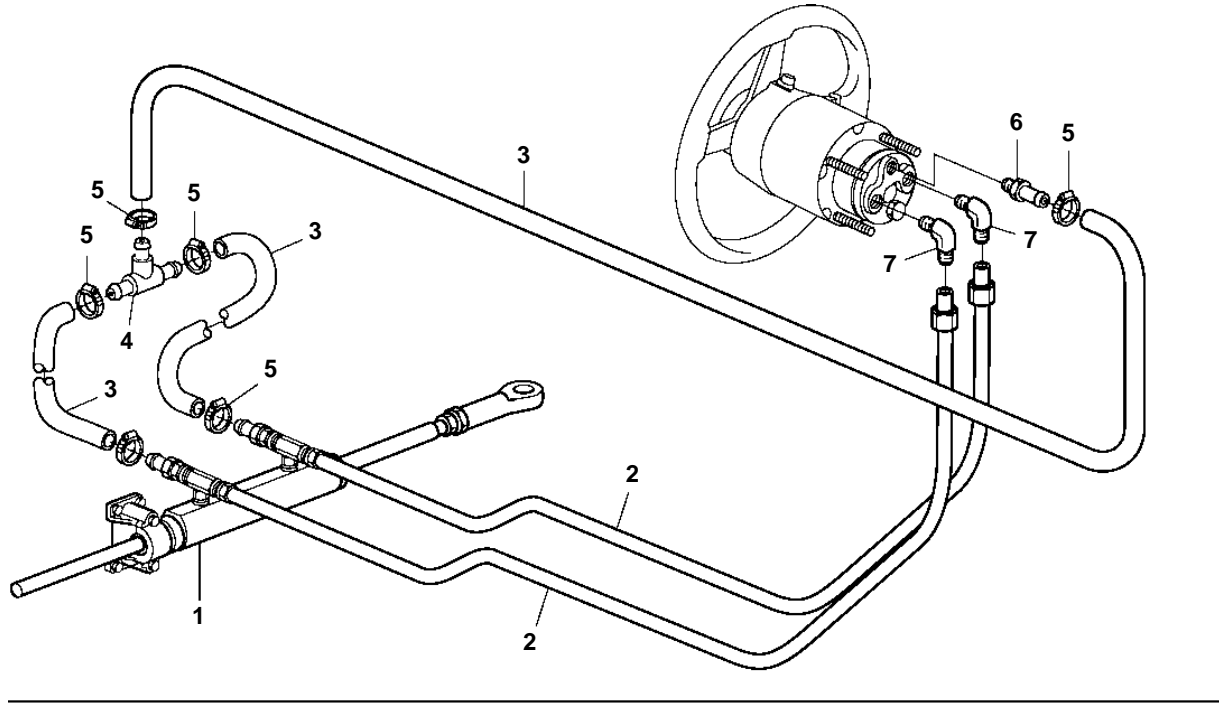

D2-75A

22963

D2-75A

REF	PART NO.	QTY	DESCRIPTION	NOTES
1	3809981	1	Hydraulic cylinder	
	3809982	1	Hydraulic cylinder	168cc
	3809983	1	Hydraulic cylinder	215cc
2	1140584	X	Pipe	
3	192618	X	Hose	
4		1	T-nipple	Included in kit.
5		6	Hose clamp	Included in kit.
6		1	Nipple	SINGLE Included in kit.
		2	Nipple	
7		2	Elbow nipple	SINGLE Included in kit.
		4	Elbow nipple	DUAL Included in kit.
8		2	T-nipple	DUAL Included in kit.