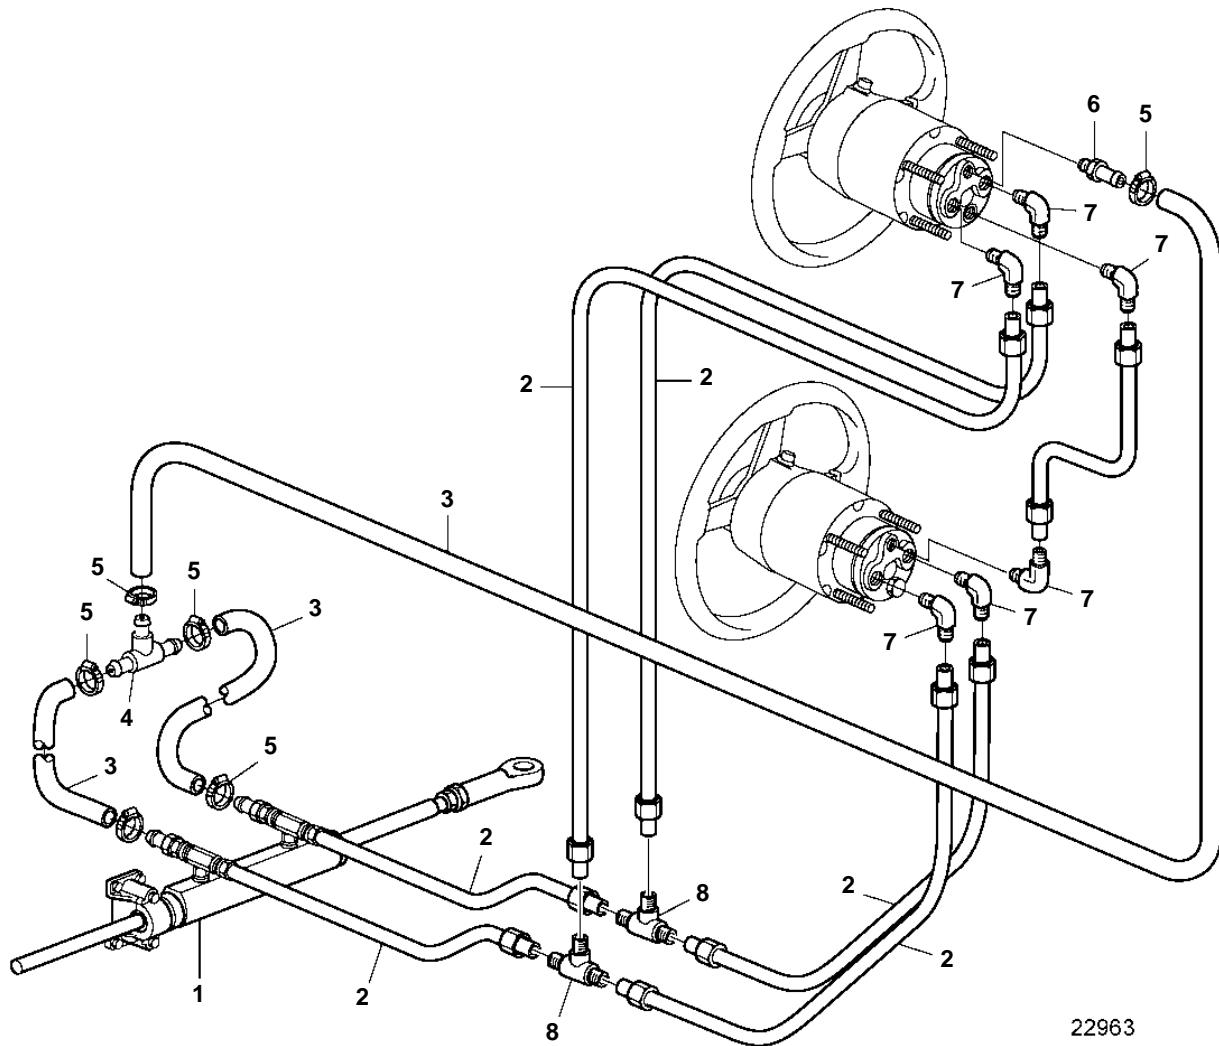

D2-75A

22963

D2-75A

REF	PART NO.	QTY	DESCRIPTION	NOTES
1	3809981	1	Hydraulic cylinder	
	3809982	1	Hydraulic cylinder	168cc
	3809983	1	Hydraulic cylinder	215cc
2	1140584	X	Pipe	
3	192618	X	Hose	
4		1	T-nipple	Included in kit.
5		6	Hose clamp	Included in kit.
6		1	Nipple	SINGLE Included in kit.
		2	Nipple	
7		2	Elbow nipple	SINGLE Included in kit.
		4	Elbow nipple	DUAL Included in kit.
8		2	T-nipple	DUAL Included in kit.