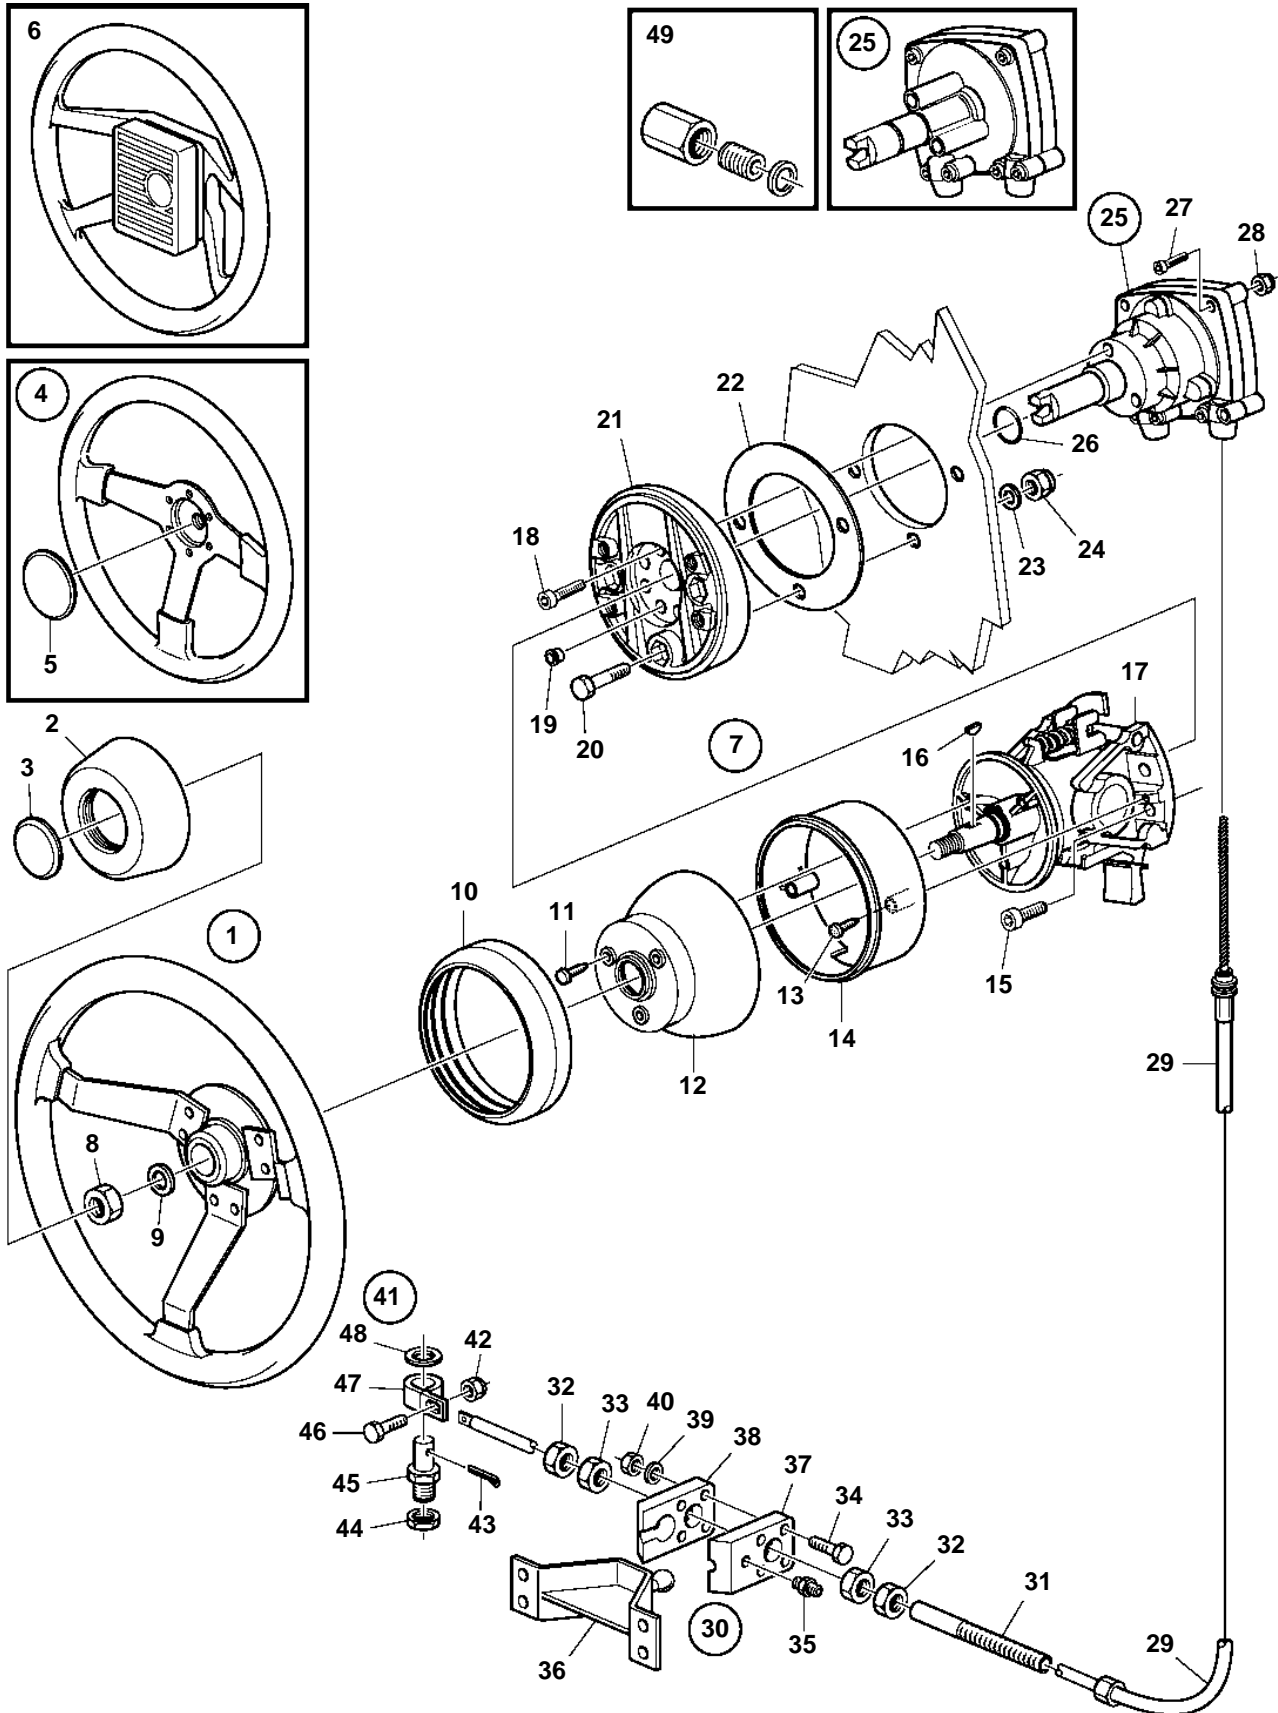

D2-75A

22685

D2-75A

REF	PART NO.	QTY	DESCRIPTION	NOTES
1	850936	1	Steering wheel	ALT
2		1	· Steering wheel pad	
3	1140660	1	· Steering wh emblem	(850938)
4	3843317	1	Steering wheel	ALT
5		1	· Emblem	
6	1140334	1	Steering wheel	ALT, WHITE
	1140335	1	Steering wheel	ALT, BLACK
7	3841280	1	Control unit	
8	971084	1	· Lock nut	
9	955897	1	· Washer	
10		1	· Sealing strip	
11		3	· Screw	
12		1	· Cover	AGILE
13		2	· Screw	
14		1	· Cover	FIXED
15		4	· Allen head screw	
16	160807	1	Key	
17		1	· Anchorage	STEERING WHEEL
18		3	· Allen head screw	
19		5	· Plug	
20		3	· Screw	
21		1	· Bracket	
22		1	· Gasket	
23		3	· Washer	
24		3	· Nut	
25	3818025	1	Steering box	T81C
	3818027	1	Steering box	NO-FEEDBACK, TILT WHEEL
26	990696	1	· O-ring	
27	955278	2	· Screw	
28	963105	2	· Nut	
29	3840244	1	Steering cable	L=2,00m
	3840245	1	Steering cable	L=2,25m
	3840246	1	Steering cable	L=2,50m
	3840247	1	Steering cable	L=2,75m
	3840248	1	Steering cable	L=3,00m
	3840249	1	Steering cable	L=3,25m
	3840250	1	Steering cable	L=3,50m
	3840251	1	Steering cable	L=3,75m
	3840252	1	Steering cable	L=4,00m
	3840253	1	Steering cable	L=4,25m
	3840254	1	Steering cable	L=4,50m
	3840255	1	Steering cable	L=4,75m
	3840256	1	Steering cable	L=5,00m
	3840257	1	Steering cable	L=5,25m
	3840258	1	Steering cable	L=5,50m
	3840259	1	Steering cable	L=5,75m
	3840260	1	Steering cable	L=6,00m
	3840261	1	Steering cable	L=6,25m
	3840262	1	Steering cable	L=6,50m
	3840263	1	Steering cable	L=6,75m
	3840264	1	Steering cable	L=7,00m
	3840265	1	Steering cable	L=7,25m
	3840266	1	Steering cable	L=7,50m
	3840267	1	Steering cable	L=7,75m
	3840268	1	Steering cable	L=8,00m
	3840270	1	Steering cable	L=8,25m
	3840272	1	Steering cable	L=8,50m
	3840273	1	Steering cable	L=8,75m
	3840274	1	Steering cable	L=9,00m
30	853290	1	Stern attachment	
31	850771	1	· Anchorage	
32	850778	2	· Nut	
33	853306	2	· Nut	