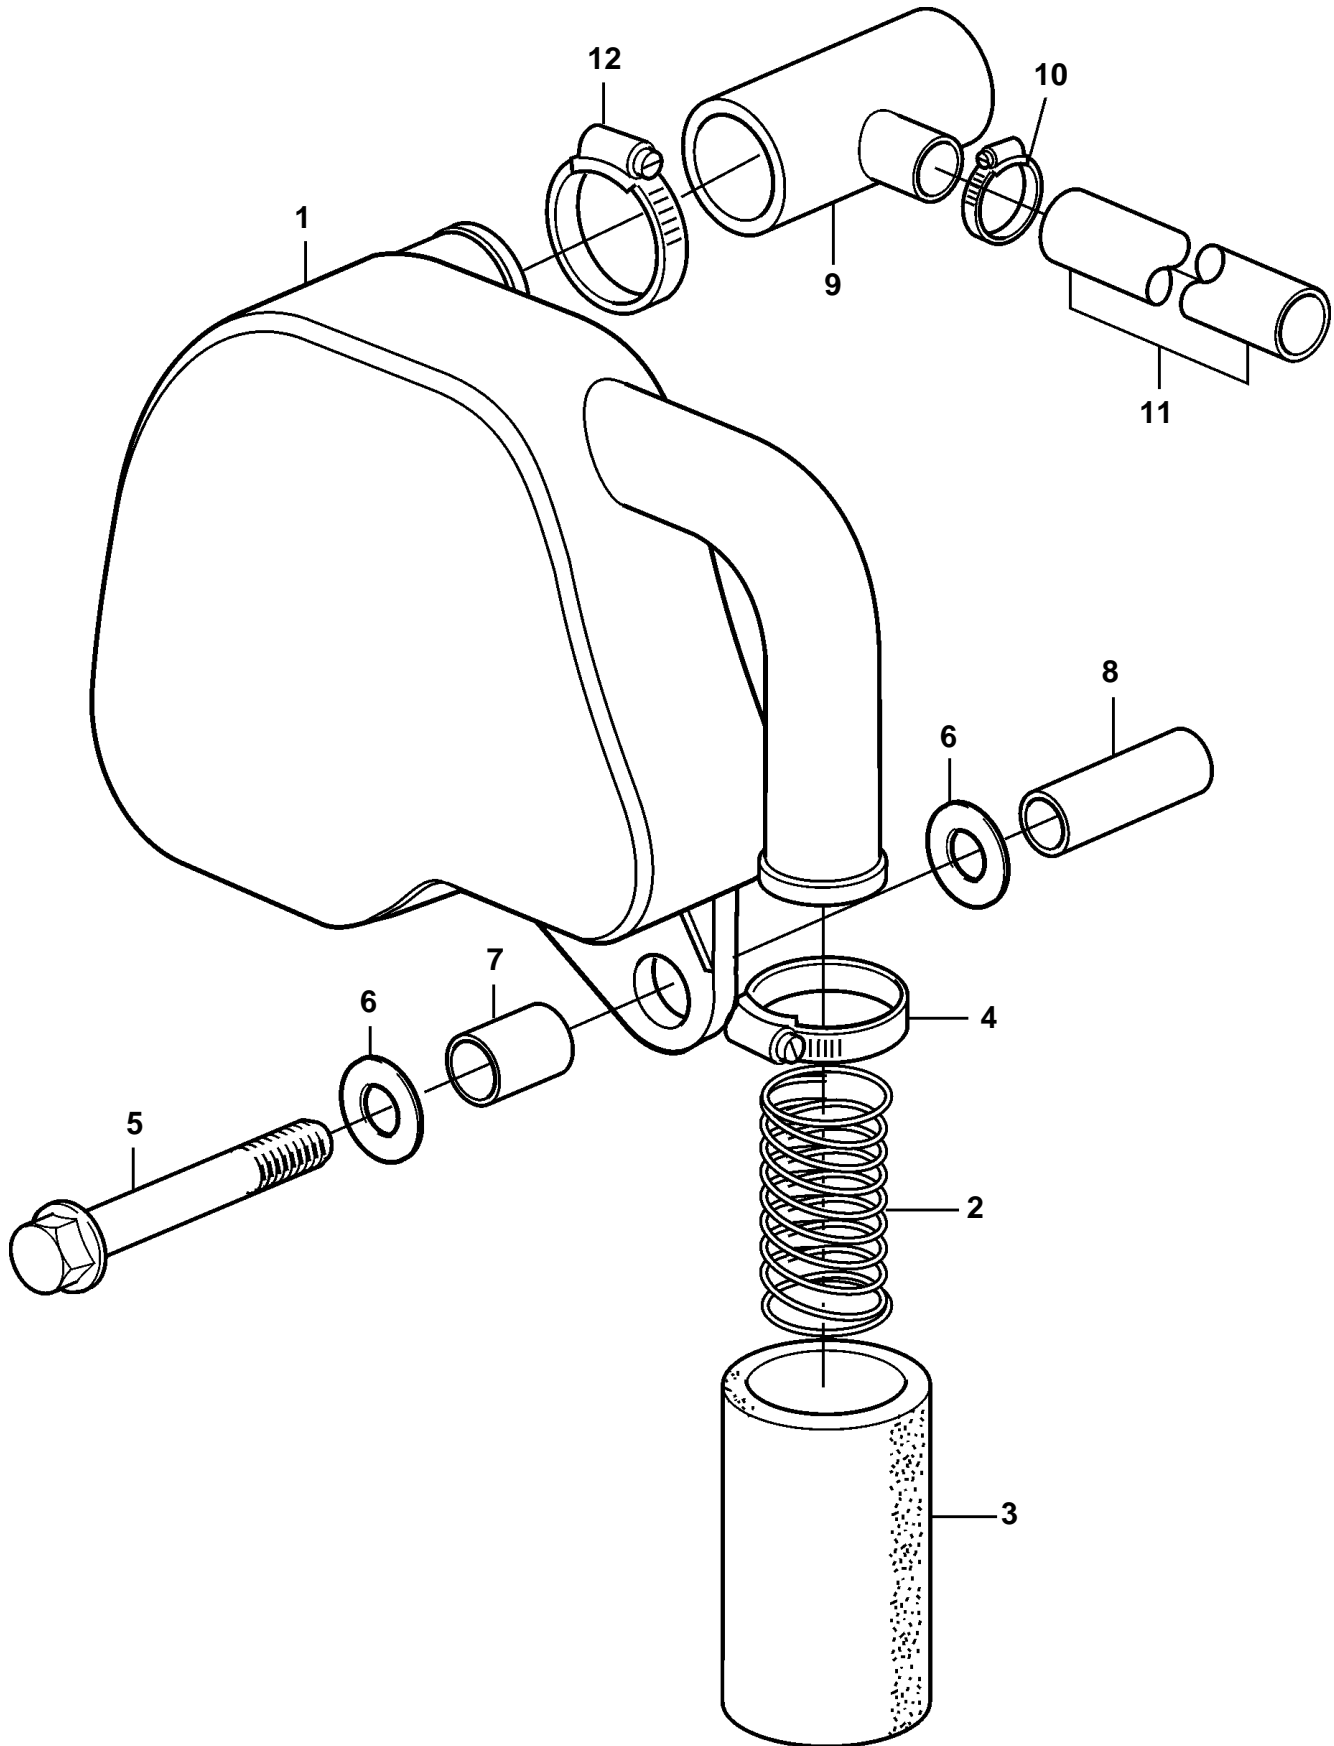

D2-75A

D2-75A

REF	PART NO.	QTY	DESCRIPTION
1	3583068	1	Muffler
2	3580510	1	Spring
3	3580509	1	Filter
4	961672	2	Clamp
5	955313	1	Screw
6	191169	2	Washer
7	3818117	1	Spacer sleeve
8	3583797	1	Spacer
9	3584425	1	Adapter
10	961664	1	Hose clamp
11	3808668	1	Tube
12	961664	1	Hose clamp