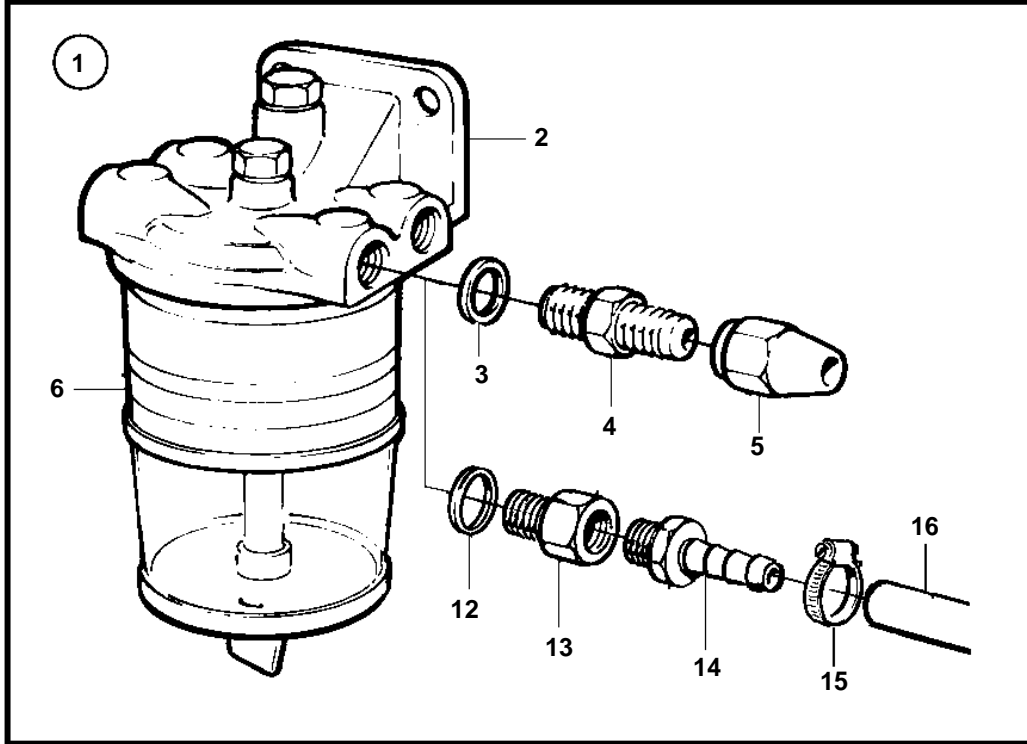

D2-75A

17697

D2-75A

REF	PART NO.	QTY	DESCRIPTION	SEE SEC.	NOTES
1	877767	1	Fuel filter		
				9044	
2	1140639	1	• Fuel cleaner • Bulletin 50-11A	50-11A-EN	REPL BY 877767 Fuel Filters / Water Separators
3	18817	2	• Gasket		
4	191397	2	• Nipple		5/16"
	941438	2	• Nipple		3/8"
5	954322	2	• Cap nut		5/16"
	954323	2	• Cap nut		3/8"
6	3581078	1	Filter insert		(858201)
7	833972	1	Water separator		
8	833971	1	• Water separator		
9	957177	2	• Gasket		
10	191397	2	• Nipple		5/16"
	941438	2	• Nipple		3/8"
11	954322	2	• Cap nut		5/16"
	954323	2	• Cap nut		3/8"
12	957177	2	Gasket		
13	861642	2	Nipple		
14	3825000	2	Nipple		
15	961664	2	Hose clamp		
16	861057	X	Fuel hose		3/8"