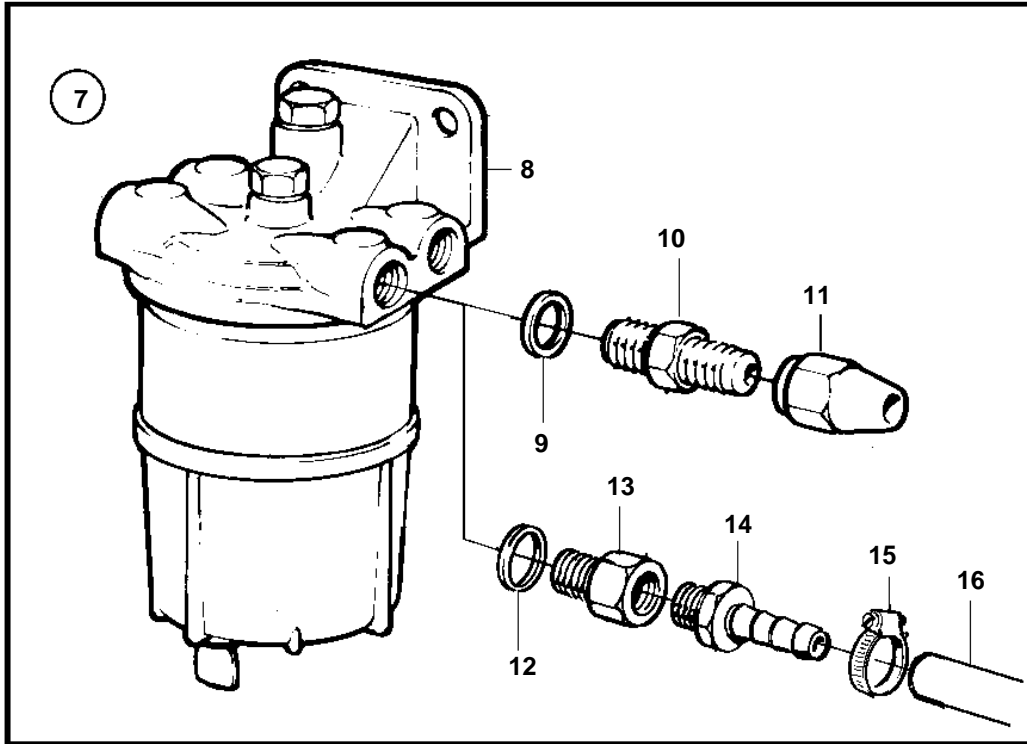

D2-75A

17697

D2-75A

REF	PART NO.	QTY	DESCRIPTION	SEE SEC.	NOTES
1	877767	1	Fuel filter		
				9044	
2	1140639	1	• Fuel cleaner • Bulletin 50-11A	50-11A-EN	REPL BY 877767 Fuel Filters / Water Separators
3	18817	2	• Gasket		
4	191397	2	• Nipple		5/16"
	941438	2	• Nipple		3/8"
5	954322	2	• Cap nut		5/16"
	954323	2	• Cap nut		3/8"
6	3581078	1	Filter insert		(858201)
7	833972	1	Water separator		
8	833971	1	• Water separator		
9	957177	2	• Gasket		
10	191397	2	• Nipple		5/16"
	941438	2	• Nipple		3/8"
11	954322	2	• Cap nut		5/16"
	954323	2	• Cap nut		3/8"
12	957177	2	Gasket		
13	861642	2	Nipple		
14	3825000	2	Nipple		
15	961664	2	Hose clamp		
16	861057	X	Fuel hose		3/8"