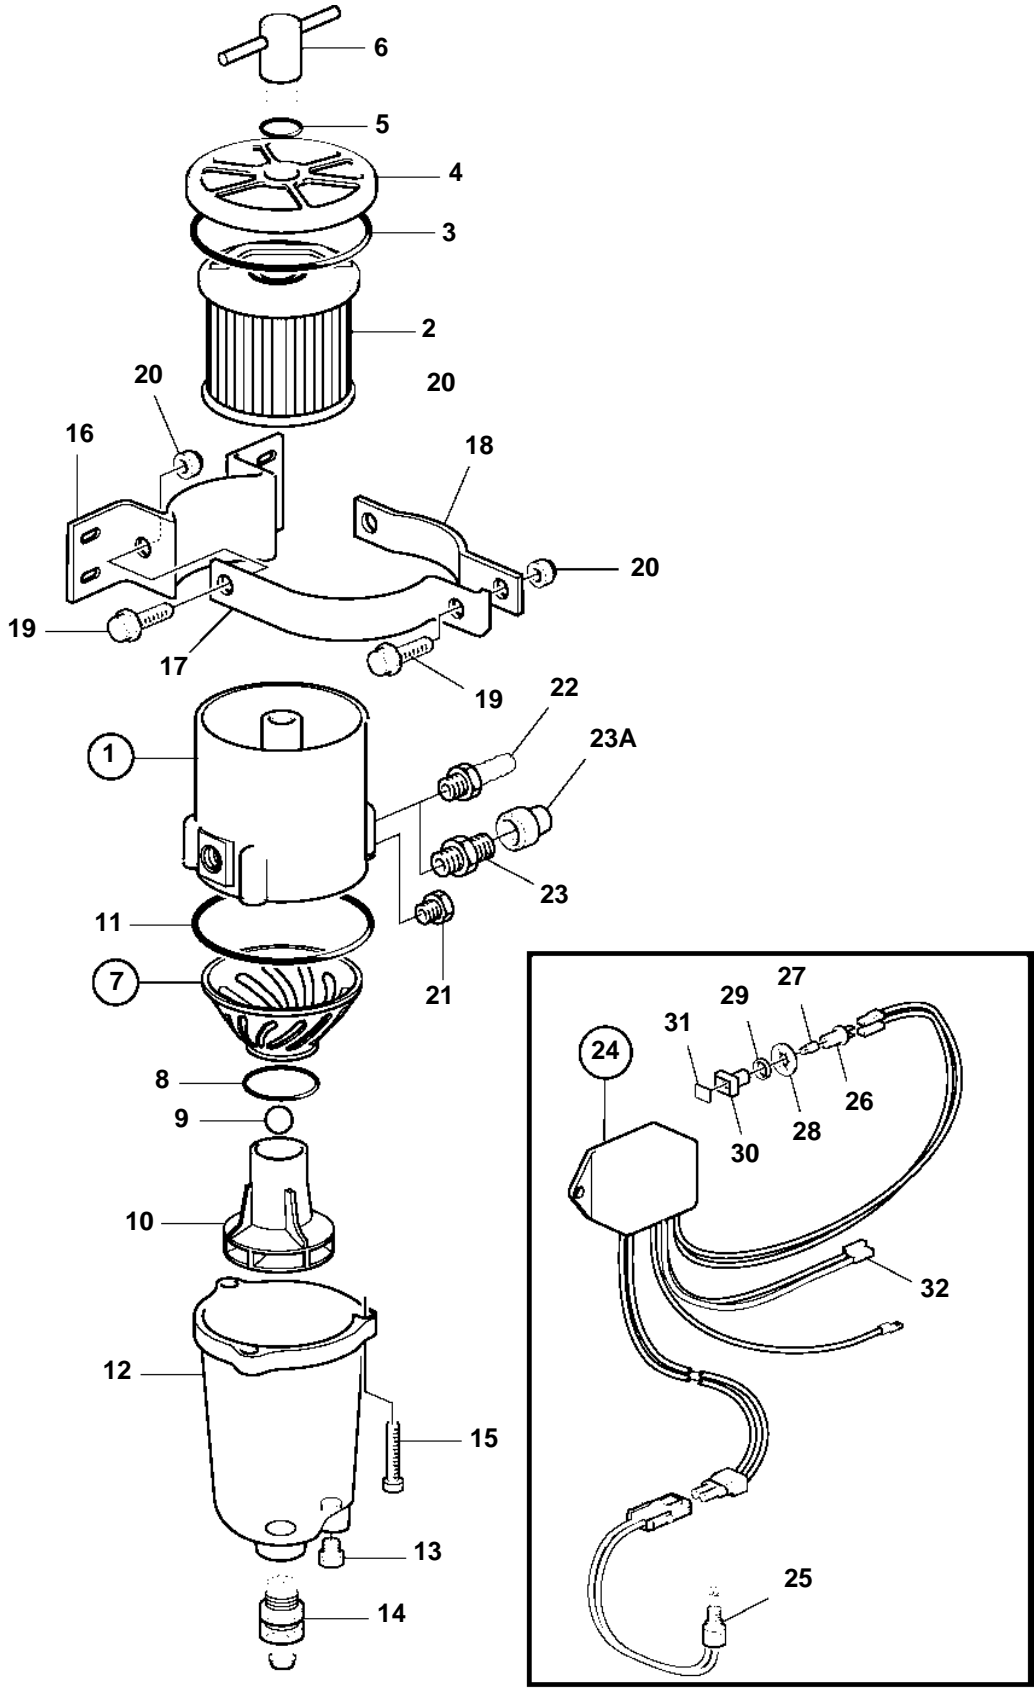

D2-75A

D2-75A

REF	PART NO.	QTY	DESCRIPTION	SEE SEC.	NOTES
1	861143	1	Fuel filter		REPL BY 877762
			Bulletin 50-03	50-03-EN	Extra Fuel/Water Separators, D2010, D22
			Bulletin 50-10	50-10-EN	Changes in Fuel Filter Program due to Legislation
			Bulletin 50-11A	50-11A-EN	Fuel Filters / Water Separators
1	877762	1	Fuel filter		
				9024	
2	861014	1	• Insert		
3	838504	1	• Gasket		
4		1	• Cover		
5	838505	1	• O-ring		
6		1	• Knob		
7	861455	1	• Strainer		
8		1	• • O-ring		
9		1	• • Ball		
10		1	• • Insert		
11	838502	1	• • O-ring		
12	3838848	1	• Bowl		(861453)
13		1	• Plug		
14	861456	1	• Tap		
15	950024	4	• Screw		
16		1	• Bracket		
17		1	• Clamp		
18		1	• Clamp		
19		3	• Screw		
20		3	• Nut		
21		1	• Plug		
22	3825000	X	Nipple		(834781)
23	954337	X	Nipple		
23A	954323	X	Cap nut		
24	1140724	1	Level guard		
25	1140624	1	• Level sensor		
26	808175	1	• Bulb socket		
27	19923	1	• Bulb		12V, 2W
	182059	1	• Bulb		24V, 3W
28	967583	1	• Retainer		
29	829714	1	• Seal		
30	838455	1	• Retainer		
31	872591	1	• Symbol strip		
32		X	• Cables and terminals	1963	