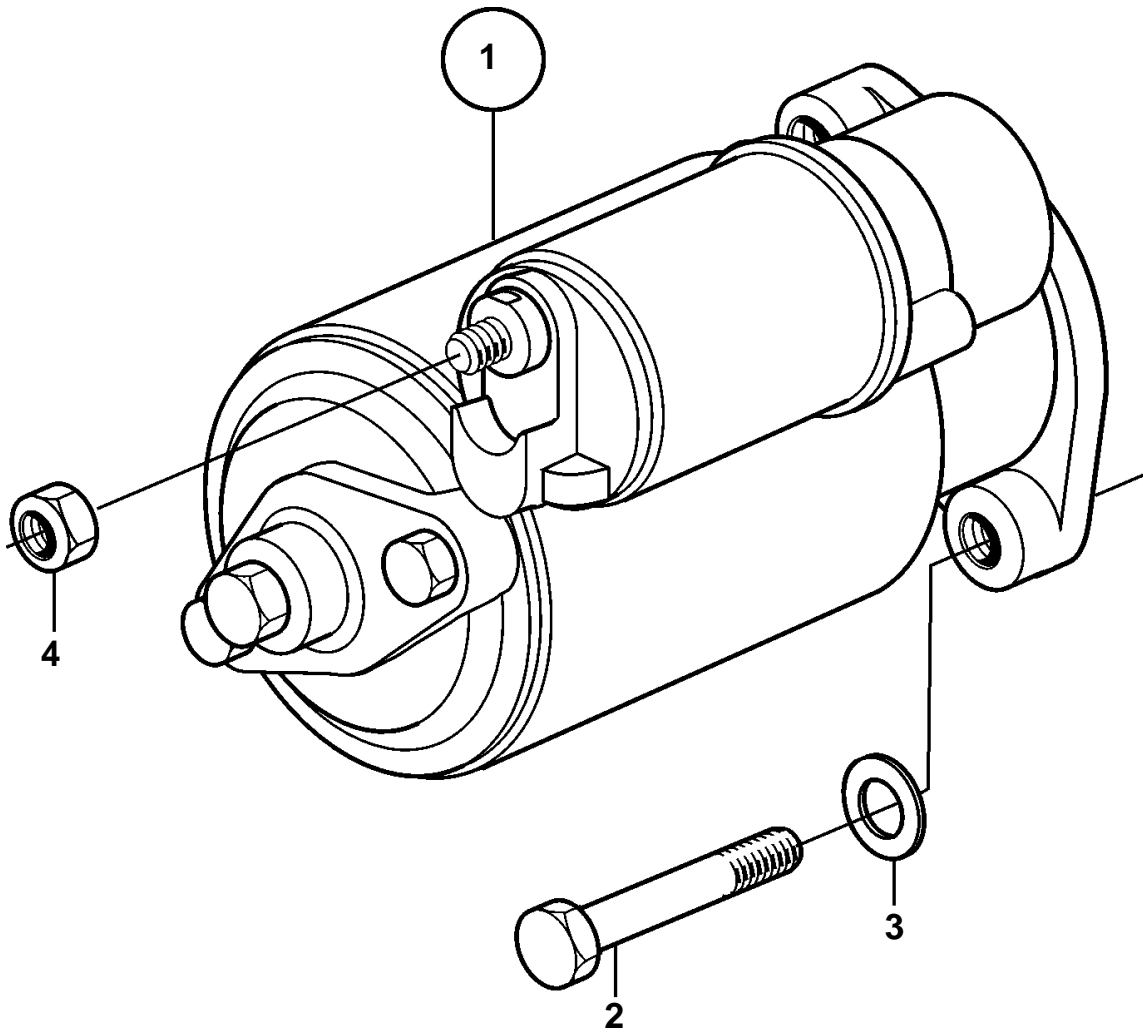

D2-75A

20183

**D2-75A**

REF	PART NO.	QTY	DESCRIPTION	SEE SEC.	NOTES
1	3583555	1	Starter motor		
	3803929	1	Starter motor, exch		Exchange unit
				5498	
2		2	Screw		
3	3580031	2	Washer		
4	948645	1	Lock nut		