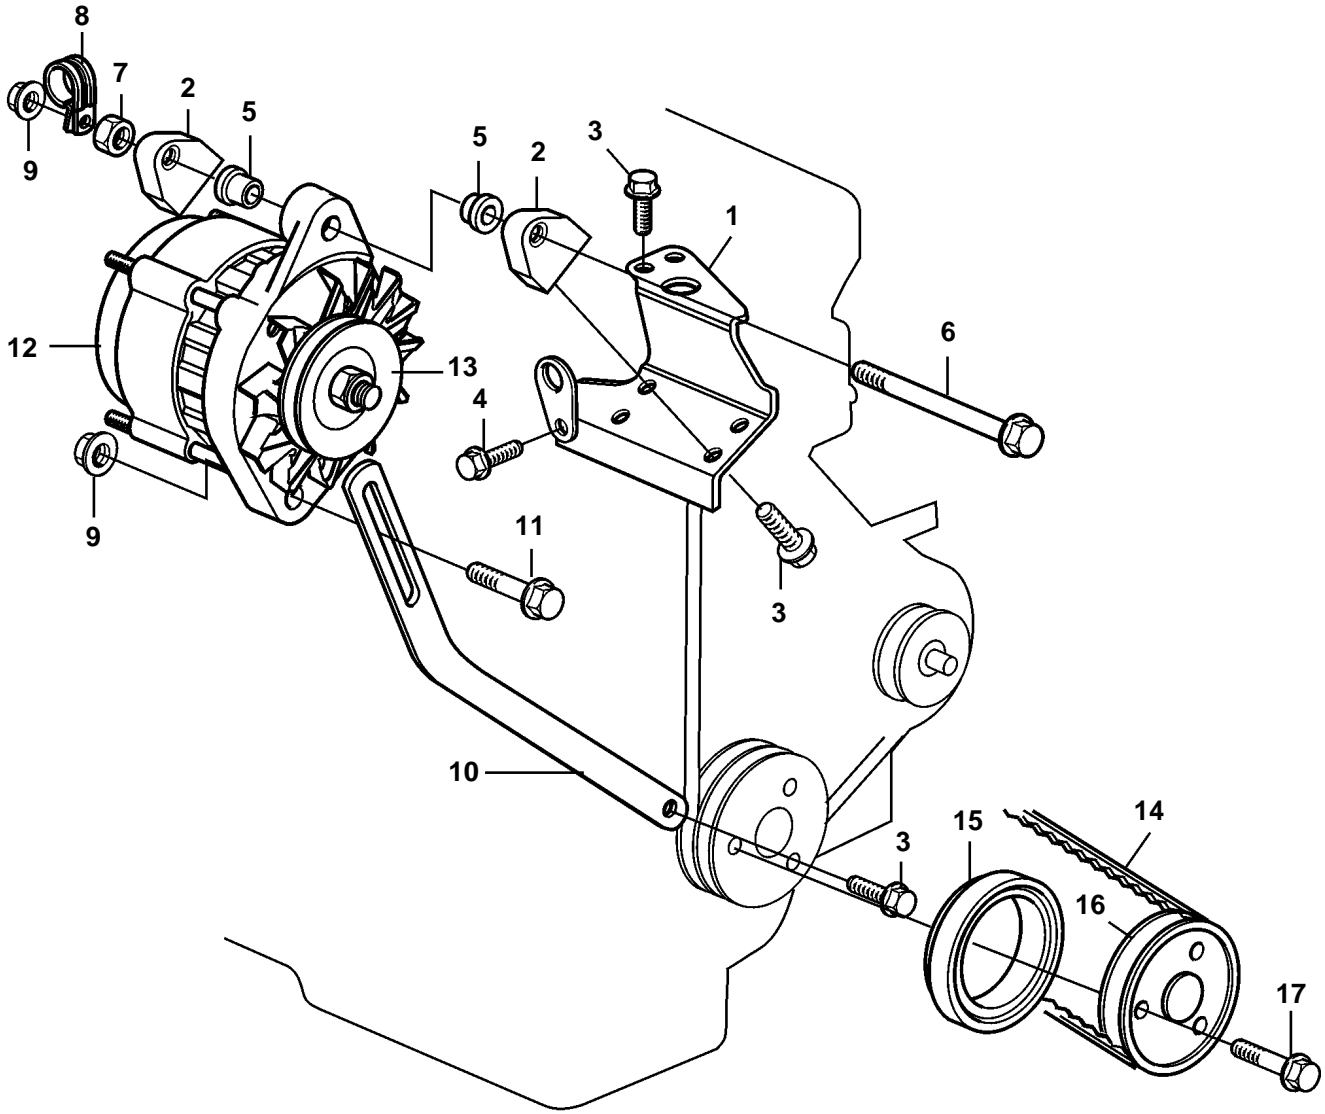

D2-75A

18969

D2-75A

REF	PART NO.	QTY	DESCRIPTION	NOTES
1	3583062	1	Bracket	
2	3580749	2	Anchorage	
3	946440	7	Flange screw	
4	946173	1	Flange screw	
5	859274	2	Washer	
6	968553	1	Screw	
7	955782	1	Nut	
8	949746	1	Clamp	
9	945408	2	Flange nut	
10	845021	1	Tensioner	
11	947760	1	Flange screw	
12	872235	1	Alternator	12V, 60A
	3803260	1	Alternator,exch	Exchange unit
	872927	1	Alternator	24V, 40A
	3803619	1	Alternator,exch	Exchange unit
13	841813	1	Pulley	
14	983444	1	Drive belt	
15	3583572	1	Spacer	
16	3581036	1	Pulley	
17	965227	3	Screw	
18	1324492	1	Relay	
19	838455	1	Retainer	
20	829714	1	Seal	
21	967583	1	Retainer	
22	19923	1	Bulb	
23	808175	1	Bulb socket	
24	838457	1	Symbol strip	
25	838542	1	Cable trunk	
26	948211	10	Strip clamp	