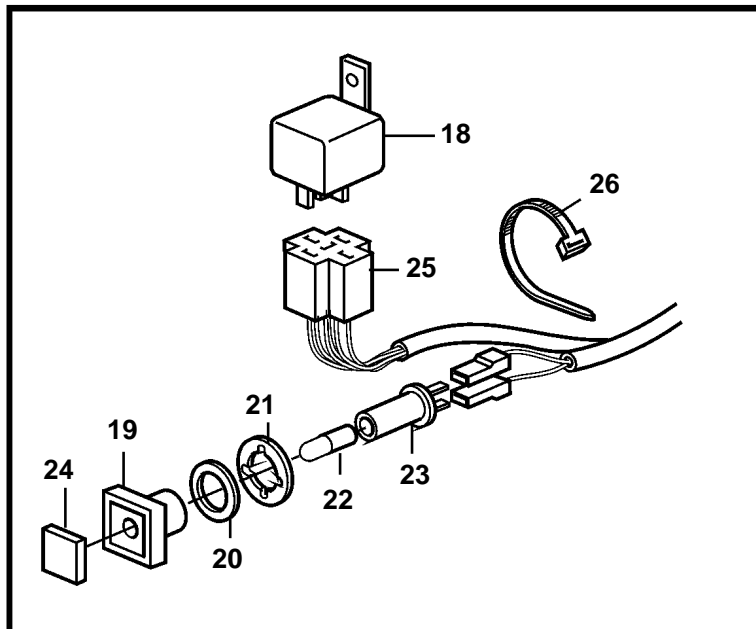

D2-75A

18969

D2-75A

REF	PART NO.	QTY	DESCRIPTION	NOTES
1	3583062	1	Bracket	
2	3580749	2	Anchorage	
3	946440	7	Flange screw	
4	946173	1	Flange screw	
5	859274	2	Washer	
6	968553	1	Screw	
7	955782	1	Nut	
8	949746	1	Clamp	
9	945408	2	Flange nut	
10	845021	1	Tensioner	
11	947760	1	Flange screw	
12	872235	1	Alternator	12V, 60A
	3803260	1	Alternator,exch	Exchange unit
	872927	1	Alternator	24V, 40A
	3803619	1	Alternator,exch	Exchange unit
13	841813	1	Pulley	
14	983444	1	Drive belt	
15	3583572	1	Spacer	
16	3581036	1	Pulley	
17	965227	3	Screw	
18	1324492	1	Relay	
19	838455	1	Retainer	
20	829714	1	Seal	
21	967583	1	Retainer	
22	19923	1	Bulb	
23	808175	1	Bulb socket	
24	838457	1	Symbol strip	
25	838542	1	Cable trunk	
26	948211	10	Strip clamp	