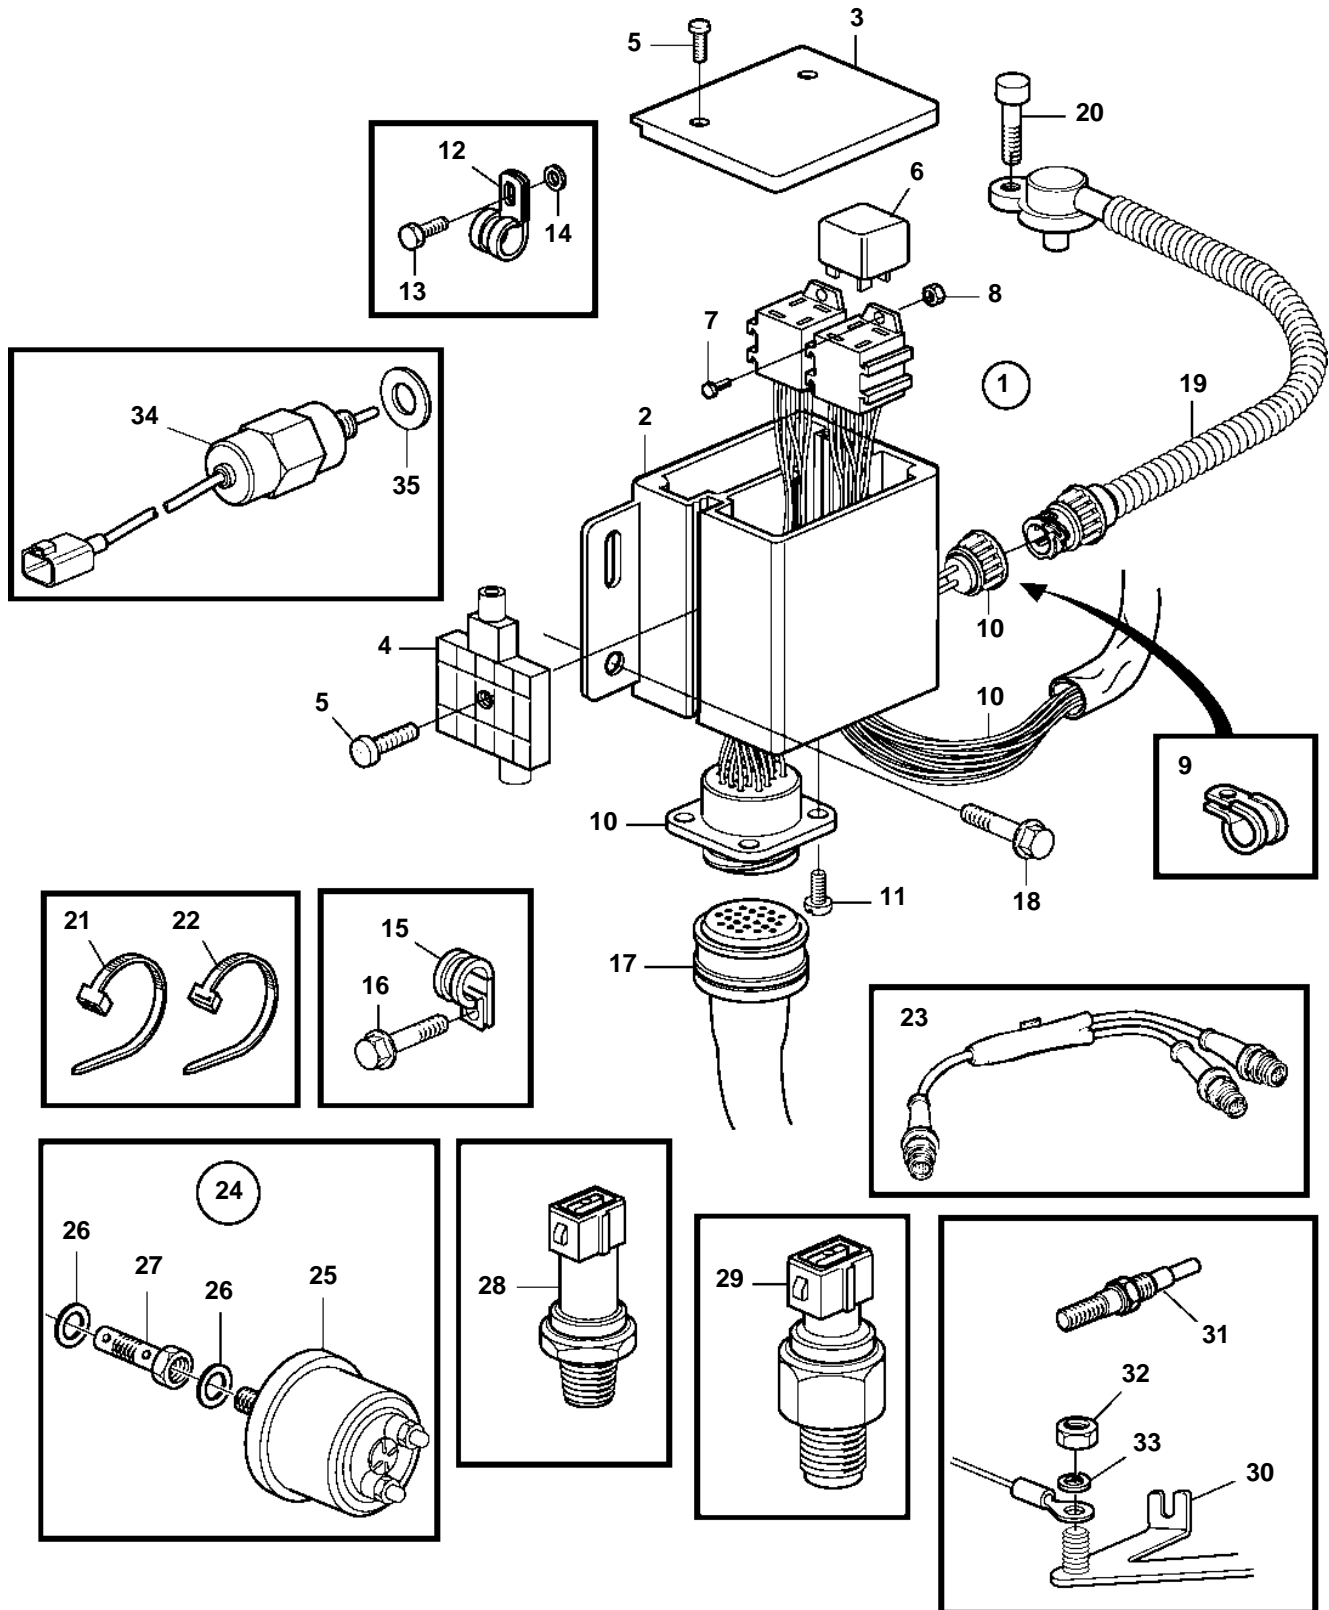

D2-75A

D2-75A

REF	PART NO.	QTY	DESCRIPTION	NOTES
1		1	Electrical distribut	
2	861648	1	• Electrical distribut	
3	861681	1	• Cover	
4	873566	1	• Fuse box	
5	955142	1	• Screw	
6	873765	2	• Relay	
7	948663	3	• Screw	
8	955780	3	• Nut	
9	952627	1	• Clamp	
10	881664	1	• Wiring harness	
11	955119	4	• Screw	
12	952627	1	• Clamp	
13	969456	1	• 6 point socket screw	
14	960137	1	• Washer	
15	947191	1	Clamp	For cabel to glow plug
16	947107	1	Flange screw	
17	846648	1	Extension cable	L=3.0m
	846649	1	Extension cable	L=5.0m
	846650	1	Extension cable	L=7.0m
	873838	1	Extension cable	L=9.0m
	873839	1	Extension cable	L=11.0m
18	3580269	2	Screw	
19	3944124	1	Sender	
20	963684	1	Screw	
21	948616	1	Strip clamp	
22	948211	1	Strip clamp	
23	1140598	1	Y-koppling	For double steering positions.
24		1	Sensor kit	
25	3587359	1	• Oil pressure sensor	
26	11992	2	• Gasket	
27	3583575	1	• Hollow screw	
28	3584128	1	Thermo monitor	
29	3583569	1	Temperature sensor	
30	3583571	1	Current bar	
31	3583025	4	Glow plug	
32		1	Nut	
33		1	Washer	
34	3584127	1	Stop solenoid	
35	3580092	1	Gasket	