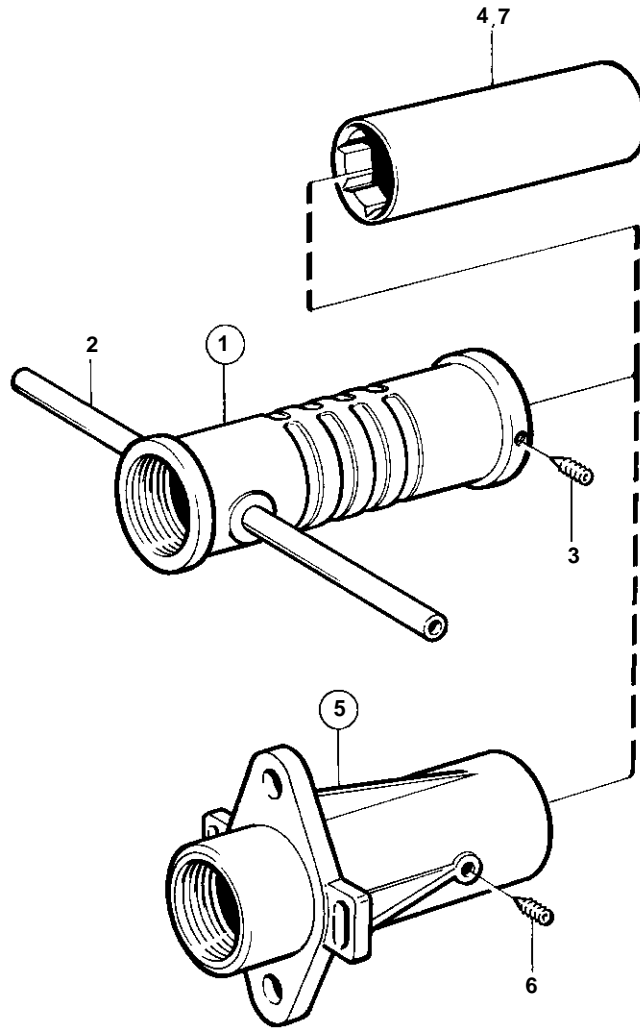

D2-55A, D2-55B, D2-55C, D2-55D, D2-55E, D2-55F

9665

D2-55A, D2-55B, D2-55C, D2-55D, D2-55E, D2-55F

| REF | PART NO. | QTY | DESCRIPTION | NOTES |
|-----|----------|-----|------------------|---------------------------|
| 1 | 827885 | 1 | Stern bearing | For 25mm propeller shaft. |
| | 827886 | 1 | Stern bearing | For 30mm propeller shaft. |
| 2 | | 1 | · Tube | |
| 3 | 942609 | 3 | · Set screw | |
| 4 | 812914 | 1 | · Rubber bearing | For 25mm propeller shaft. |
| | 812916 | 1 | · Rubber bearing | For 30mm propeller shaft. |
| 5 | 827780 | 1 | Stern bearing | For 25mm propeller shaft. |
| | 827781 | 1 | Stern bearing | For 30mm propeller shaft. |
| 6 | 942609 | 2 | · Set screw | |
| 7 | 812914 | 1 | · Rubber bearing | For 25mm propeller shaft. |
| | 812916 | 1 | · Rubber bearing | For 30mm propeller shaft. |