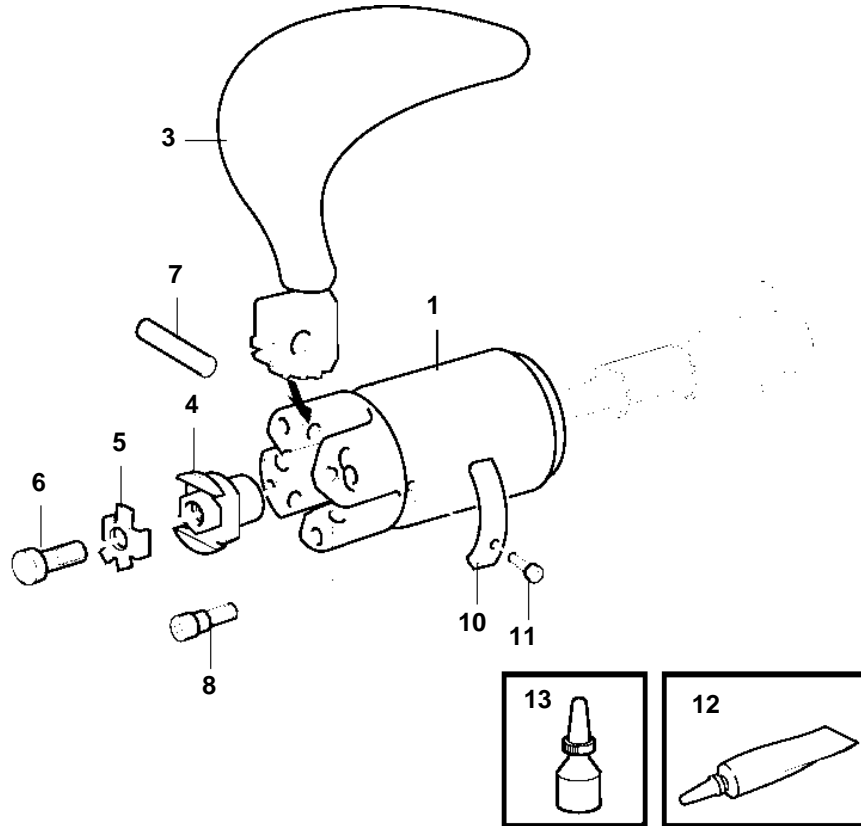

D2-55A, D2-55B, D2-55C, D2-55D, D2-55E, D2-55F

D2-55A, D2-55B, D2-55C, D2-55D, D2-55E, D2-55F

REF	PART NO.	QTY	DESCRIPTION	SEE SEC.	NOTES
1	3583927	1	Hub kit · Bulletin P-44-7-11	P-44-7-11-EN	S-drive Part Numbers on 4-bladed Folding Propellers
2	3583928	1	Hub kit · Bulletin P-44-7-11	P-44-7-11-EN	Shaft 25mm Part Numbers on 4-bladed Folding Propellers
2	3583929	1	Hub kit · Bulletin P-44-7-11	P-44-7-11-EN	Shaft 30mm Part Numbers on 4-bladed Folding Propellers
2	3583930	1	Hub kit · Bulletin P-44-7-11	P-44-7-11-EN	Shaft 35mm Part Numbers on 4-bladed Folding Propellers
2	3583931	1	Hub kit · Bulletin P-44-7-11	P-44-7-11-EN	Shaft 1 1/4" Part Numbers on 4-bladed Folding Propellers
2	3583932	1	Hub kit · Bulletin P-44-7-11	P-44-7-11-EN	Shaft 1 1/2" Part Numbers on 4-bladed Folding Propellers
2	3584137	1	Hub kit · Bulletin P-44-7-11	P-44-7-11-EN	Shaft pre drilled Shaft 40mm Part Numbers on 4-bladed Folding Propellers
3	3583917	1	Set · Bulletin P-44-7-11	P-44-7-11-EN	20x14 Part Numbers on 4-bladed Folding Propellers
3	3583919	1	Set · Bulletin P-44-7-11	P-44-7-11-EN	20x14 Part Numbers on 4-bladed Folding Propellers
3	3583921	1	Set · Bulletin P-44-7-11	P-44-7-11-EN	21x15 Part Numbers on 4-bladed Folding Propellers
3	3583923	1	Set · Bulletin P-44-7-11	P-44-7-11-EN	21x15 Part Numbers on 4-bladed Folding Propellers
3	3583925	1	Set · Bulletin P-44-7-11	P-44-7-11-EN	22x16 Part Numbers on 4-bladed Folding Propellers
3	3583918	1	Set · Bulletin P-44-7-11	P-44-7-11-EN	22x16 Part Numbers on 4-bladed Folding Propellers
3	3583920	1	Set · Bulletin P-44-7-11	P-44-7-11-EN	22x18 Part Numbers on 4-bladed Folding Propellers
3	3583922	1	Set · Bulletin P-44-7-11	P-44-7-11-EN	22x18 Part Numbers on 4-bladed Folding Propellers
3	3583924	1	Set · Bulletin P-44-7-11	P-44-7-11-EN	22x20 Part Numbers on 4-bladed Folding Propellers
3	3583926	1	Set · Bulletin P-44-7-11	P-44-7-11-EN	22x20 Part Numbers on 4-bladed Folding Propellers
4	3584466	1	Propeller nut		Included in hub kit
5	3851994	1	Lock washer		Included in hub kit
6	946730	1	Hexagon screw		Included in hub kit
7	3583951	4	Shaft		Included in hub kit
8	963695	4	Hex. socket screw		Included in hub kit
9	3581246	2	Screw		Included in hub kit
10	3584442	1	Zinc anode kit		Included in hub kit
	3584443	1	Magnesium anode kit		
11	963677	3	· Hex. socket screw		
12	828250	1	Lubricating grease		Included in hub kit
13	1161053	1	Locking fluid		Included in propeller blade kit
14	873475	1	Tab washer		Included in propeller shaft
15	873473	1	Nut		Included in propeller shaft
16	873474	1	Key		Included in propeller shaft