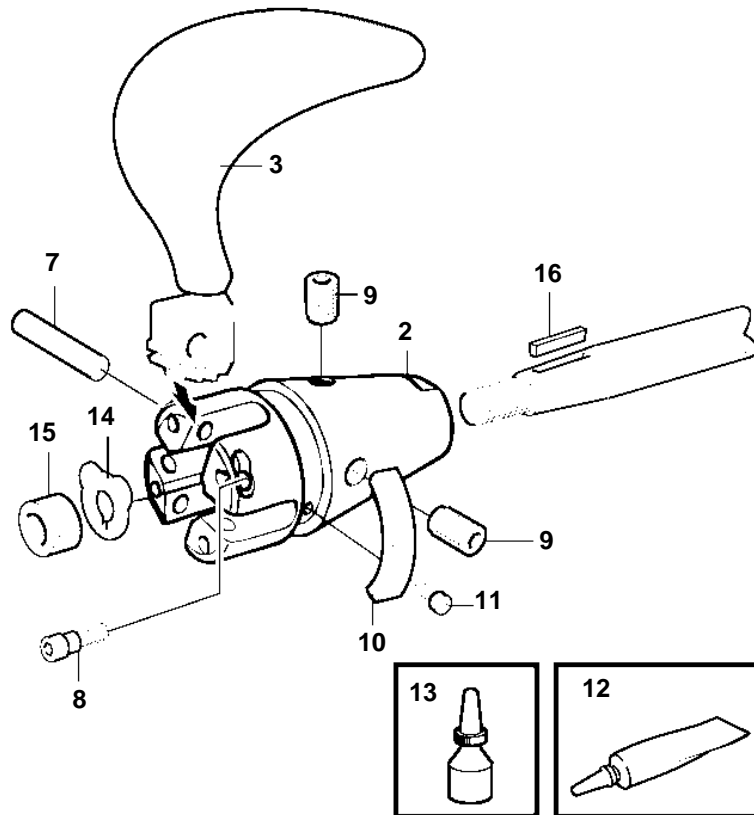

D2-55A, D2-55B, D2-55C, D2-55D, D2-55E, D2-55F

D2-55A, D2-55B, D2-55C, D2-55D, D2-55E, D2-55F

REF	PART NO.	QTY	DESCRIPTION	SEE SEC.	NOTES
1	3583927	1	Hub kit · Bulletin P-44-7-11	P-44-7-11-EN	S-drive Part Numbers on 4-bladed Folding Propellers
2	3583928	1	Hub kit · Bulletin P-44-7-11	P-44-7-11-EN	Shaft 25mm Part Numbers on 4-bladed Folding Propellers
2	3583929	1	Hub kit · Bulletin P-44-7-11	P-44-7-11-EN	Shaft 30mm Part Numbers on 4-bladed Folding Propellers
2	3583930	1	Hub kit · Bulletin P-44-7-11	P-44-7-11-EN	Shaft 35mm Part Numbers on 4-bladed Folding Propellers
2	3583931	1	Hub kit · Bulletin P-44-7-11	P-44-7-11-EN	Shaft 1 1/4" Part Numbers on 4-bladed Folding Propellers
2	3583932	1	Hub kit · Bulletin P-44-7-11	P-44-7-11-EN	Shaft 1 1/2" Part Numbers on 4-bladed Folding Propellers
2	3584137	1	Hub kit · Bulletin P-44-7-11	P-44-7-11-EN	Shaft pre drilled Shaft 40mm Part Numbers on 4-bladed Folding Propellers
3	3583917	1	Set · Bulletin P-44-7-11	P-44-7-11-EN	20x14 Part Numbers on 4-bladed Folding Propellers
3	3583919	1	Set · Bulletin P-44-7-11	P-44-7-11-EN	20x14 Part Numbers on 4-bladed Folding Propellers
3	3583921	1	Set · Bulletin P-44-7-11	P-44-7-11-EN	21x15 Part Numbers on 4-bladed Folding Propellers
3	3583923	1	Set · Bulletin P-44-7-11	P-44-7-11-EN	21x15 Part Numbers on 4-bladed Folding Propellers
3	3583925	1	Set · Bulletin P-44-7-11	P-44-7-11-EN	22x16 Part Numbers on 4-bladed Folding Propellers
3	3583918	1	Set · Bulletin P-44-7-11	P-44-7-11-EN	22x16 Part Numbers on 4-bladed Folding Propellers
3	3583920	1	Set · Bulletin P-44-7-11	P-44-7-11-EN	22x18 Part Numbers on 4-bladed Folding Propellers
3	3583922	1	Set · Bulletin P-44-7-11	P-44-7-11-EN	22x18 Part Numbers on 4-bladed Folding Propellers
3	3583924	1	Set · Bulletin P-44-7-11	P-44-7-11-EN	22x20 Part Numbers on 4-bladed Folding Propellers
3	3583926	1	Set · Bulletin P-44-7-11	P-44-7-11-EN	22x20 Part Numbers on 4-bladed Folding Propellers
4	3584466	1	Propeller nut		Included in hub kit
5	3851994	1	Lock washer		Included in hub kit
6	946730	1	Hexagon screw		Included in hub kit
7	3583951	4	Shaft		Included in hub kit
8	963695	4	Hex. socket screw		Included in hub kit
9	3581246	2	Screw		Included in hub kit
10	3584442	1	Zinc anode kit		Included in hub kit
	3584443	1	Magnesium anode kit		
11	963677	3	· Hex. socket screw		
12	828250	1	Lubricating grease		Included in hub kit
13	1161053	1	Locking fluid		Included in propeller blade kit
14	873475	1	Tab washer		Included in propeller shaft
15	873473	1	Nut		Included in propeller shaft
16	873474	1	Key		Included in propeller shaft