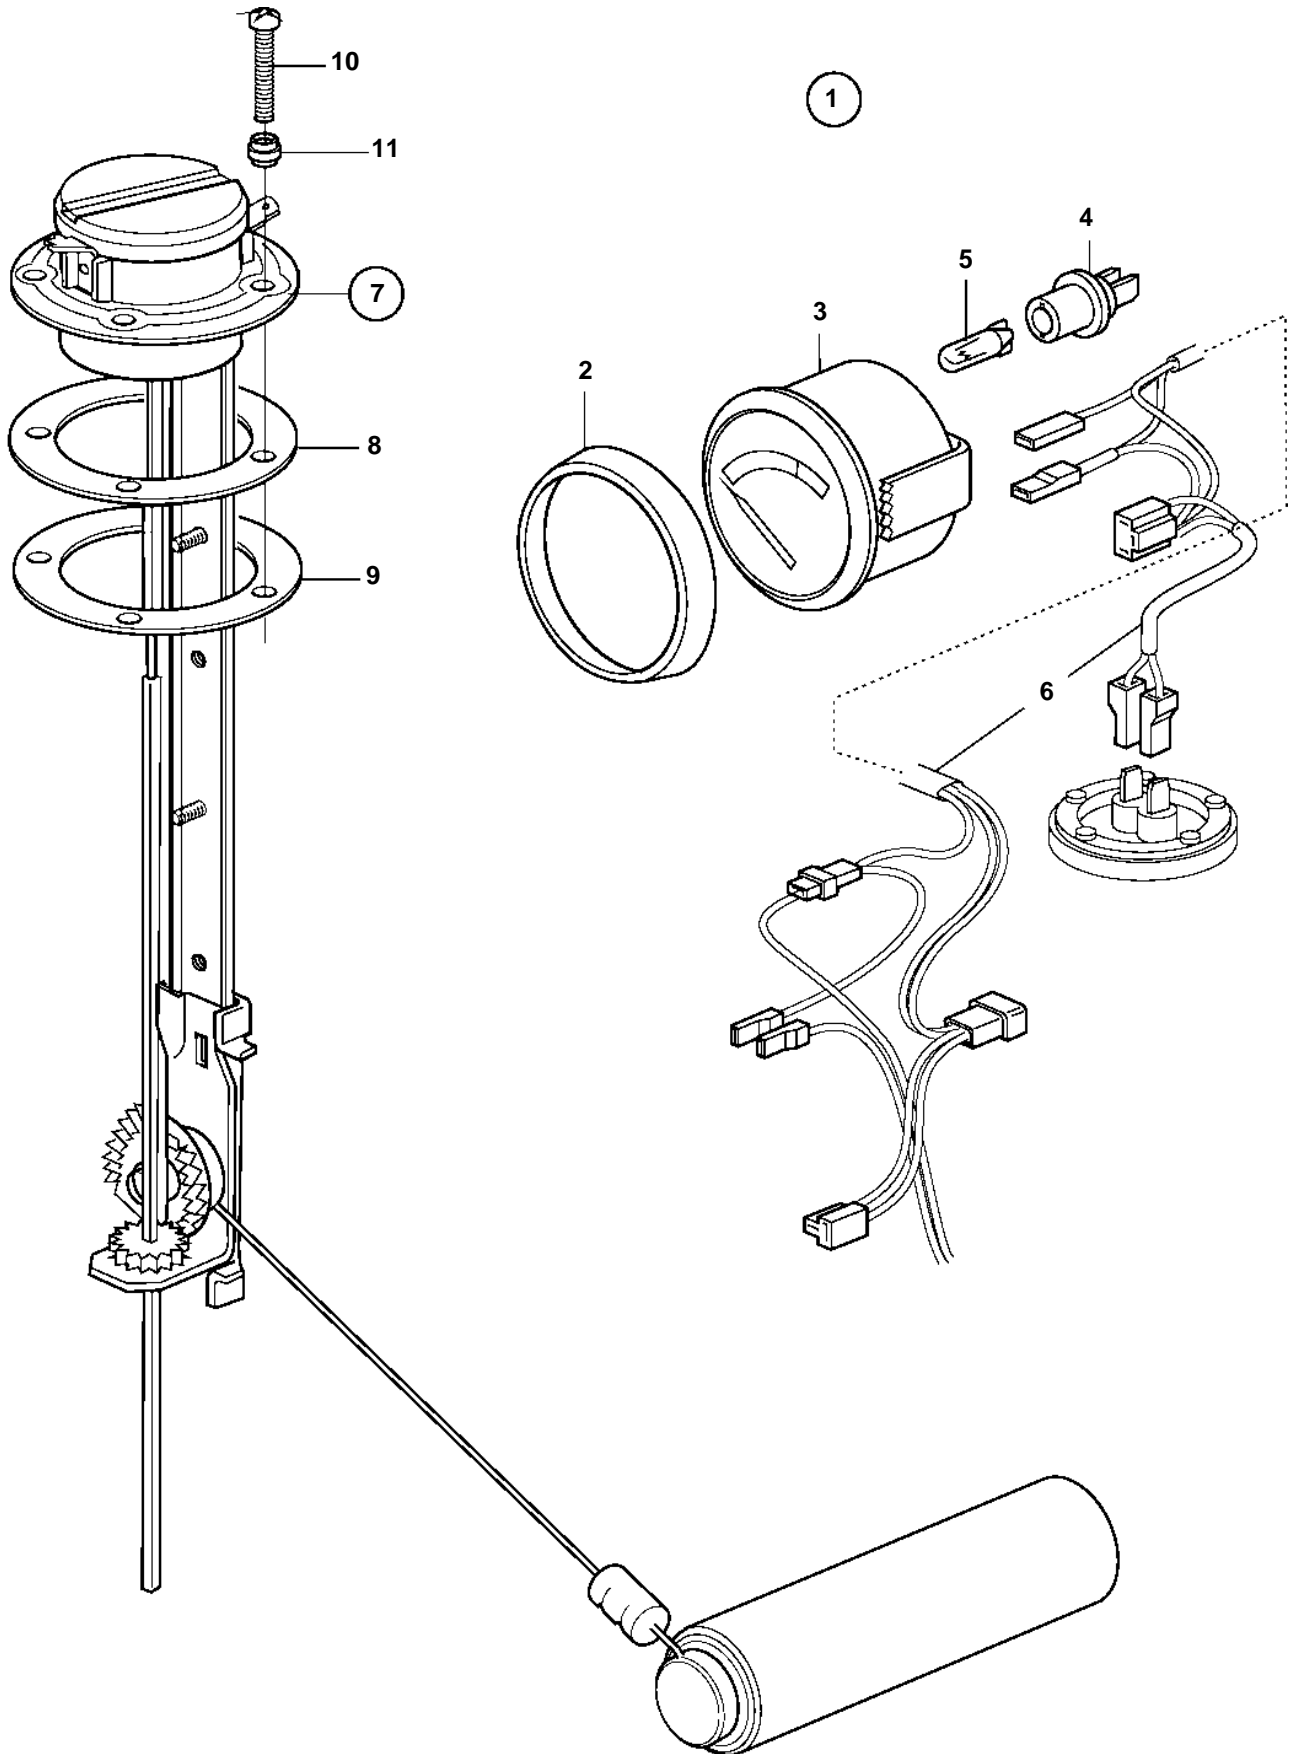

D2-55A, D2-55B, D2-55C

D2-55A, D2-55B, D2-55C

REF	PART NO.	QTY	DESCRIPTION	NOTES
1	873808	1	Fuel gauge	12V (858879)
2	858643	1	• Front ring	
3	863940	1	• Fuel gauge	
4	863945	1	• • Lamp socket	Use white bulb 19923 and socket 808175 for earlier gauges.
5	863946	1	• • Bulb	Use white bulb 19923 and socket 808175 for earlier gauges., 12V, 1,2W RED
6	856867	1	• Cable kit	
7	873772	1	• Tank sensor	(837999)
8	89865	1	• • Gasket	
9	834480	1	• • Flange	
10	969407	4	• • 6 point socket screw	(956078)
	969409	1	• • 6 point socket screw	
11	834481	5	• • Gasket	