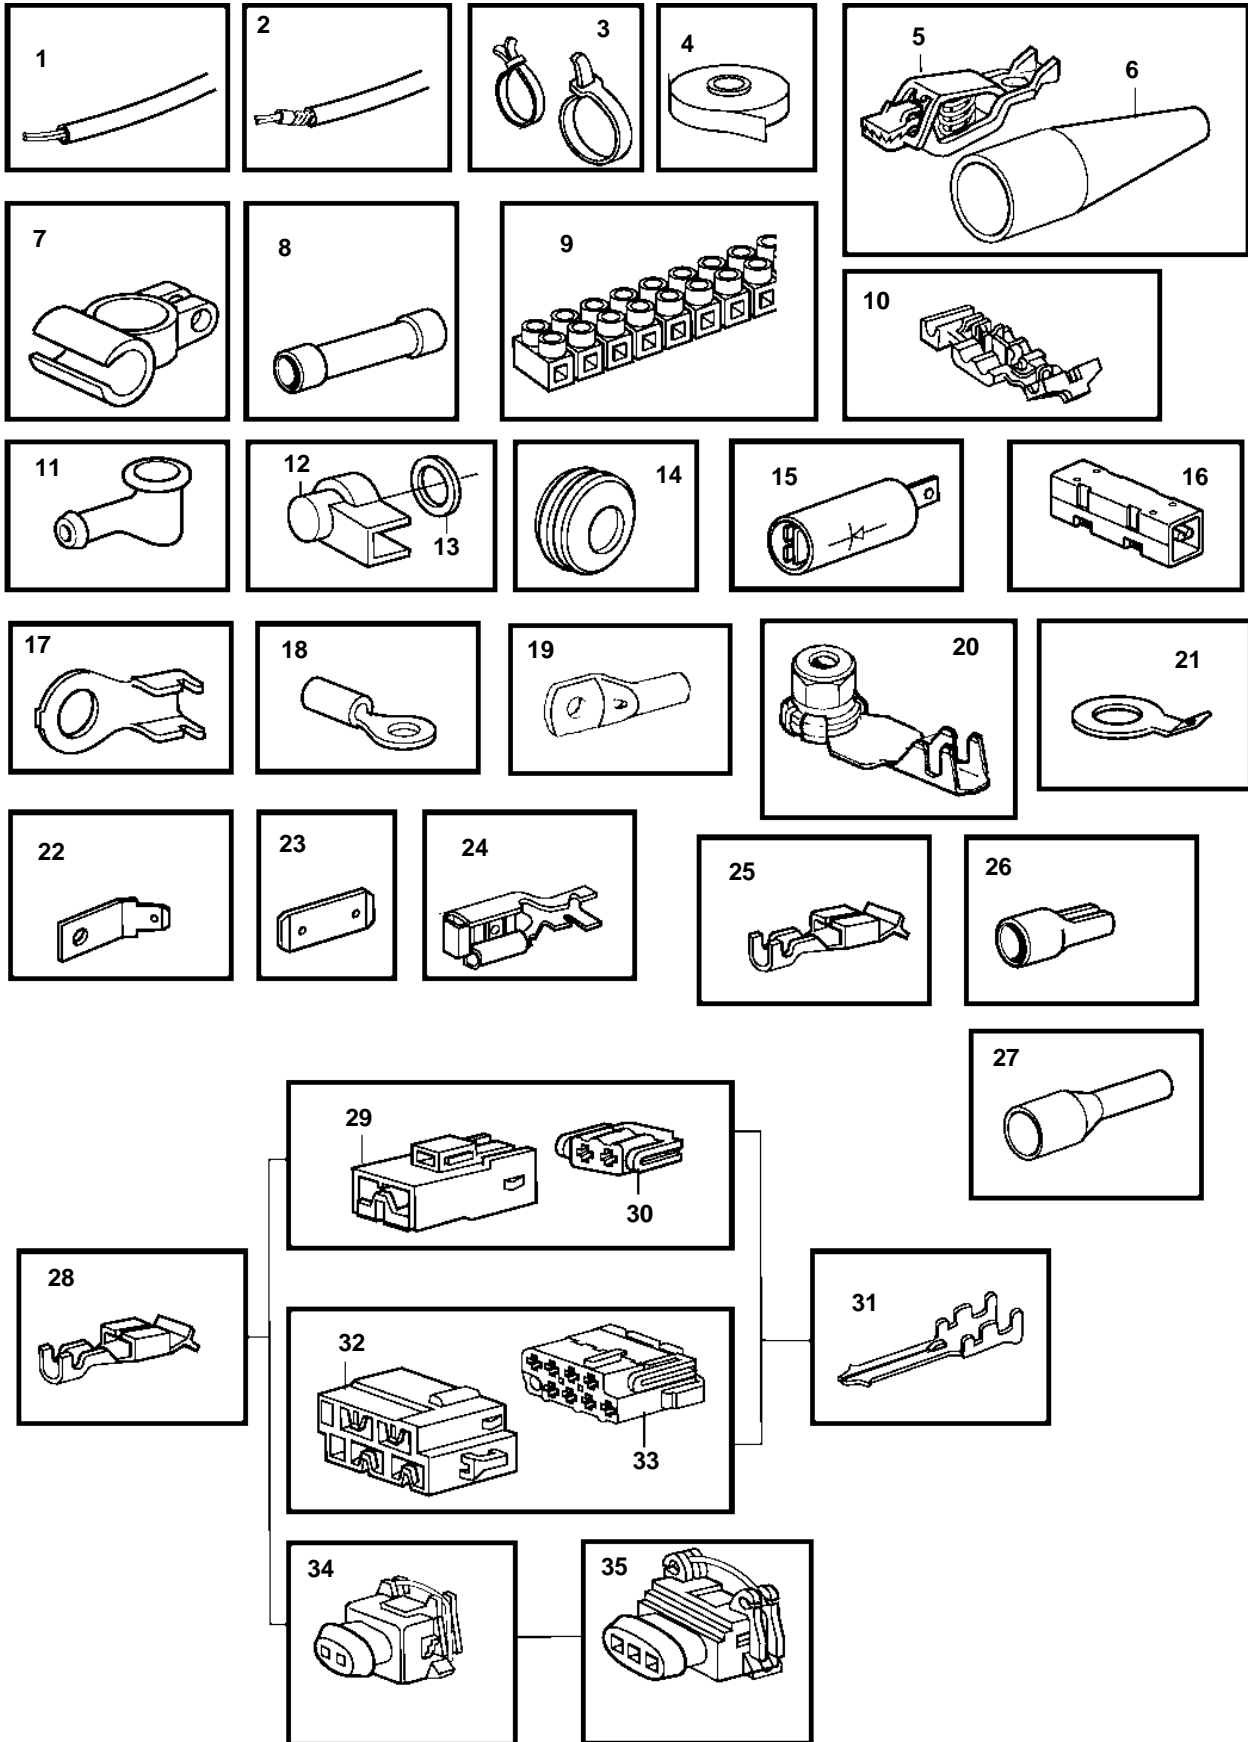

D2-55A, D2-55B, D2-55C, D2-55D, D2-55E, D2-55F

18567