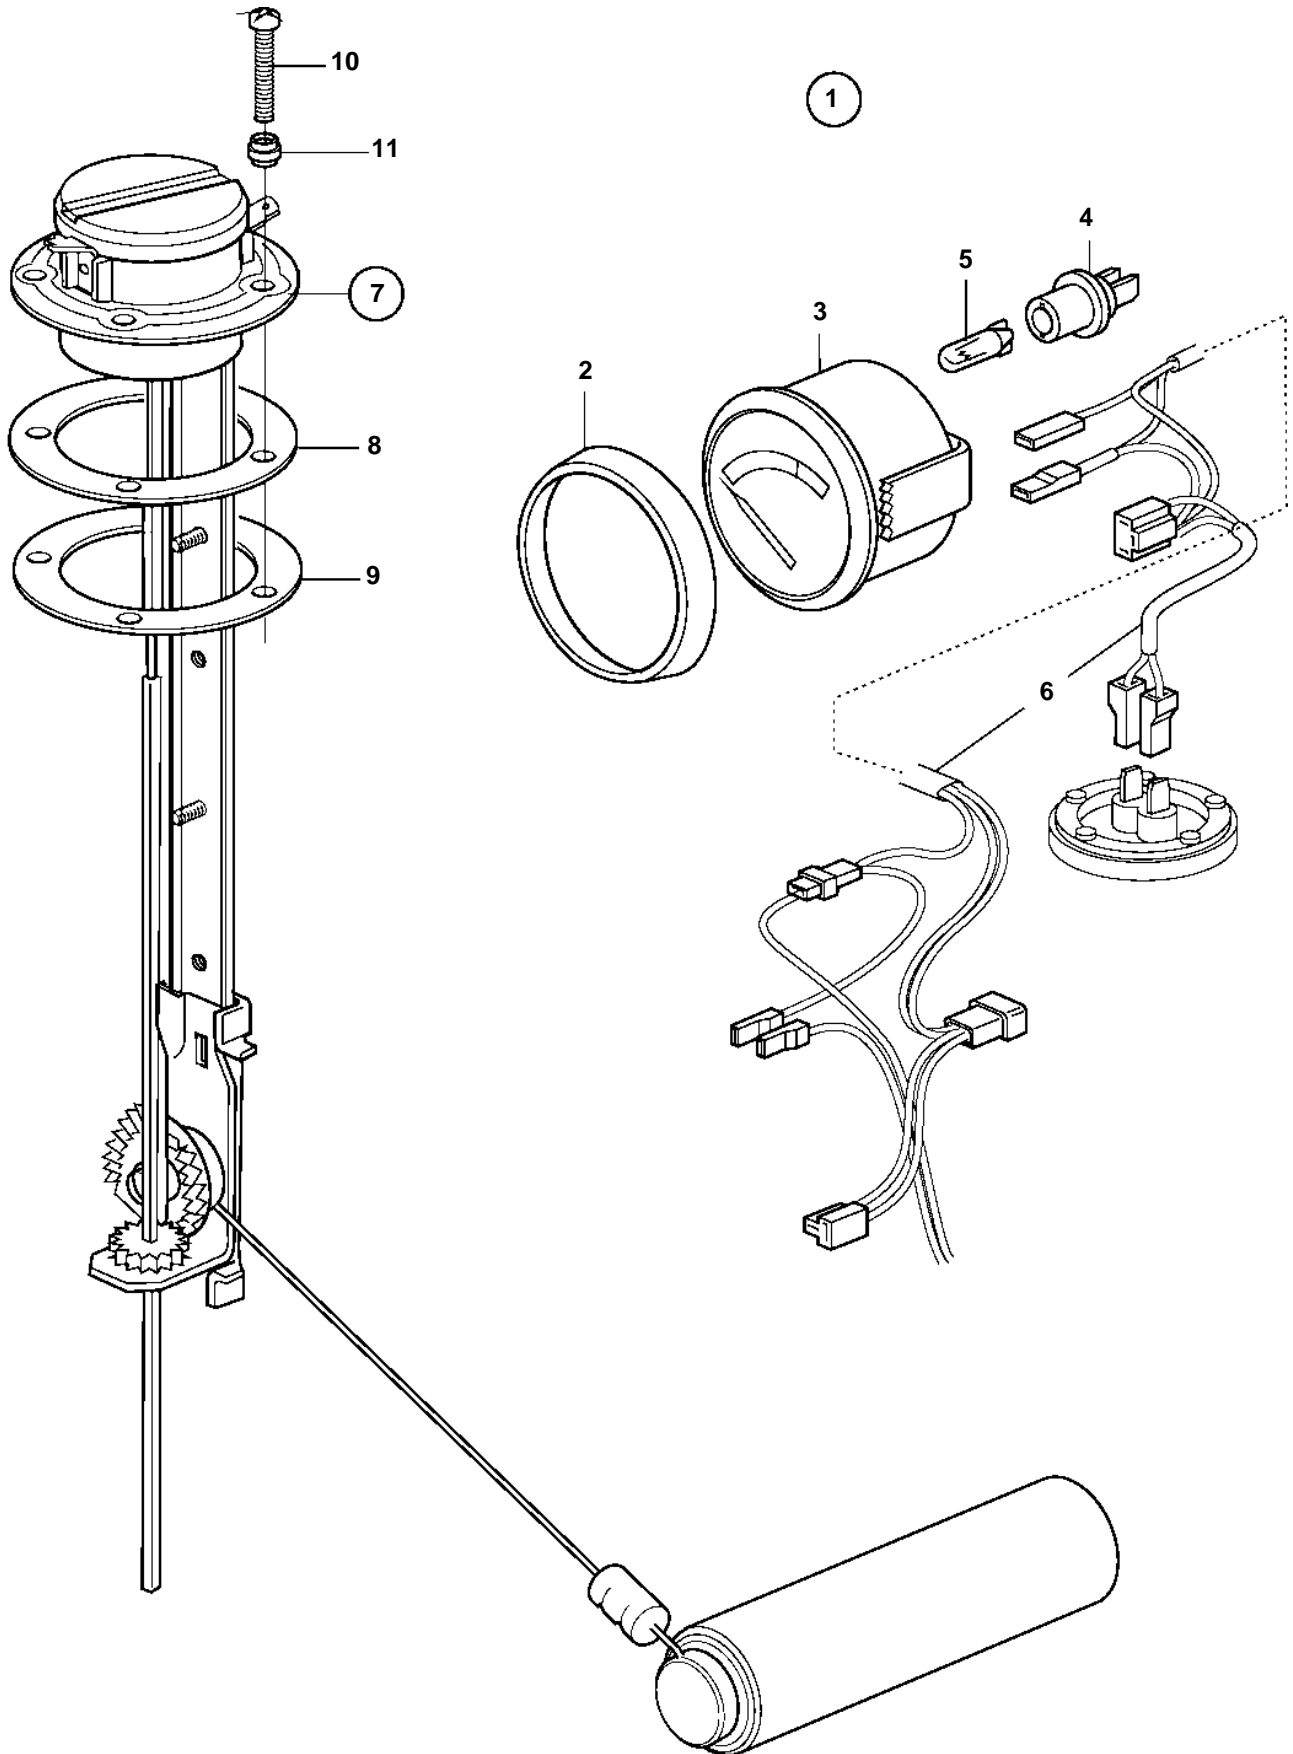

D2-55A, D2-55B, D2-55C

**D2-55A, D2-55B, D2-55C**

REF	PART NO.	QTY	DESCRIPTION	NOTES
1	873808	1	Fuel gauge	12V (858879)
2	858643	1	• Front ring	
3	863940	1	• Fuel gauge	
4	863945	1	• • Lamp socket	Use white bulb 19923 and socket 808175 for earlier gauges.
5	863946	1	• • Bulb	Use white bulb 19923 and socket 808175 for earlier gauges., 12V, 1,2W RED
6	856867	1	• Cable kit	
7	873772	1	• Tank sensor	(837999)
8	89865	1	• • Gasket	
9	834480	1	• • Flange	
10	969407	4	• • 6 point socket screw	(956078)
	969409	1	• • 6 point socket screw	
11	834481	5	• • Gasket	