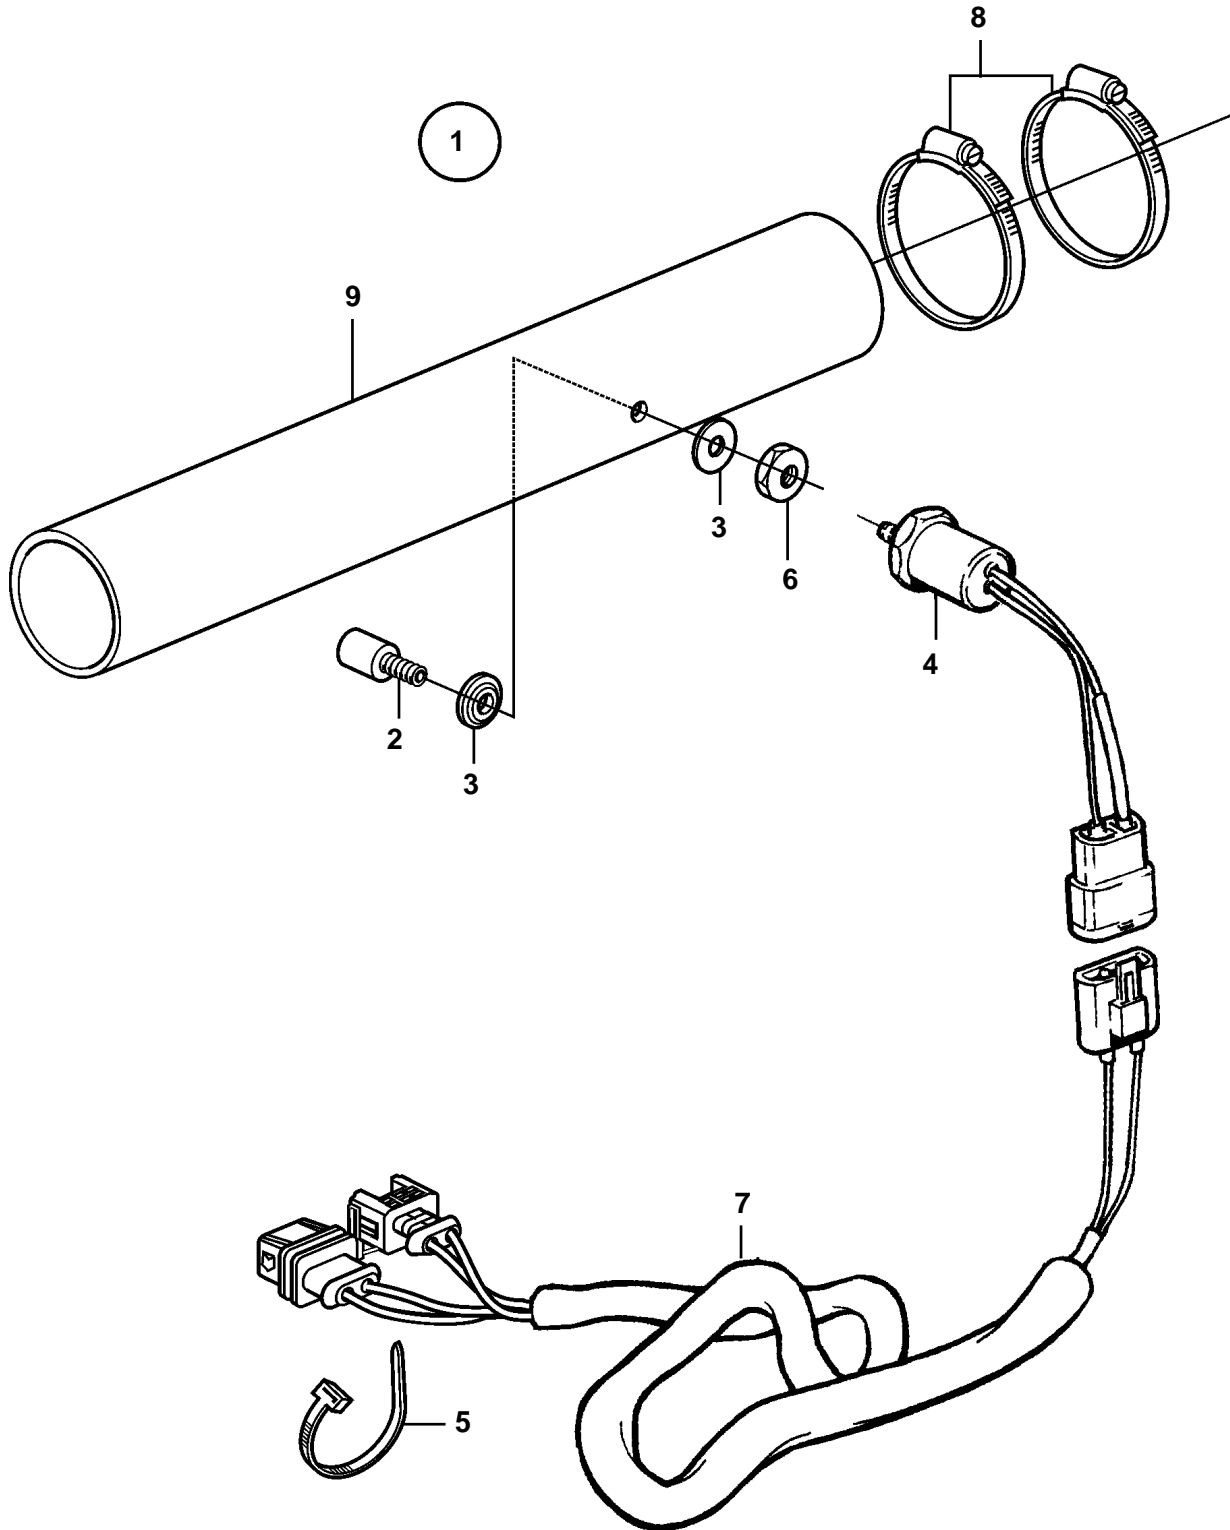

D2-55A, D2-55B, D2-55C

D2-55A, D2-55B, D2-55C

REF	PART NO.	QTY	DESCRIPTION	SEE SEC.	NOTES
1	877773	1	Exhaust temperature		(828762)
2	828749	1	· Sensor		
3	828776	2	· Washer		
4	828761	1	· Thermo monitor		80°C
5	948211	5	· Cable tie		
6	828750	1	· Nut		
7	828813	1	· Cable trunk		
			· · Cables and terminals	1963	
8	961671	X	Hose clamp		
9	1140665	X	Exhaust hose		